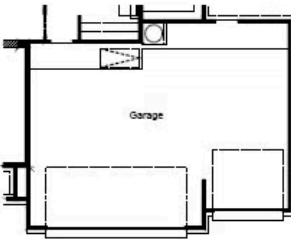

HOME FEATURES

- 2,799 Sq. Ft.
- 4 Beds
- 3 Baths
- 1 Stories
- Garages

The Lubbock floorplan offers spacious single-story living with four bedrooms, three bathrooms and a private study - perfect for working from home. The open-concept layout features a large family room with optional fireplace that flows into a generously sized kitchen with butler's pantry and a bright breakfast area. The owner's suite is tucked away for privacy and includes a huge walk-in closet with options for an expanded shower or a freestanding tub. Enjoy the outdoors with an optional extended covered patio, and add extra storage or parking with two-and-a-half or three-car garage options. The Lubbock blends comfort, function and flexibility for your lifestyle.

LUBBOCK FLOORPLAN

LUBBOCK OPTIONS

Options

3 Car Garage

2 1/2 Car Garage

3 Car Garage Sideload

2 Car Garage Sideload

Free Standing Tub