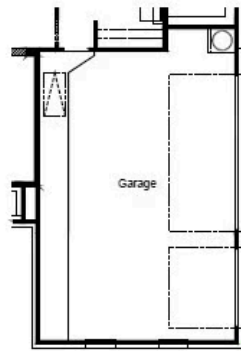

HOME FEATURES

- 2,799 Sq. Ft.
- 4 Beds
- 3 Baths
- 1 Stories
- Garages

The Lubbock floorplan offers spacious single-story living with four bedrooms, three bathrooms and a private study - perfect for working from home. The open-concept layout features a large family room with optional fireplace that flows into a generously sized kitchen with butler's pantry and a bright breakfast area. The owner's suite is tucked away for privacy and includes a huge walk-in closet with options for an expanded shower or a freestanding tub. Enjoy the outdoors with an optional extended covered patio, and add extra storage or parking with two-and-a-half or three-car garage options. The Lubbock blends comfort, function and flexibility for your lifestyle.

LUBBOCK FLOORPLAN

LUBBOCK OPTIONS

Options

3 Car Garage

2 1/2 Car Garage

3 Car Garage Sideload

2 Car Garage Sideload

Free Standing Tub

Expanded Vanity & Shower

Expanded Covered Patio