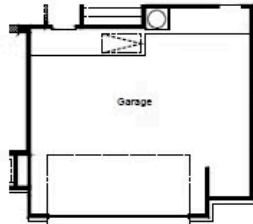

HOME FEATURES

- 2,799 Sq. Ft.
- 4 Beds
- 3 Baths
- 1 Stories
- Garages

The Lubbock floorplan offers spacious single-story living with four bedrooms, three bathrooms and a private study - perfect for working from home. The open-concept layout features a large family room with optional fireplace that flows into a generously sized kitchen with butler's pantry and a bright breakfast area. The owner's suite is tucked away for privacy and includes a huge walk-in closet with options for an expanded shower or a freestanding tub. Enjoy the outdoors with an optional extended covered patio, and add extra storage or parking with two-and-a-half or three-car garage options. The Lubbock blends comfort, function and flexibility for your lifestyle.

LUBBOCK FLOORPLAN

LUBBOCK OPTIONS

Options

3 Car Garage

2 1/2 Car Garage

3 Car Garage Sideload

2 Car Garage Sideload

Free Standing Tub

Expanded Vanity & Shower

Expanded Covered Patio