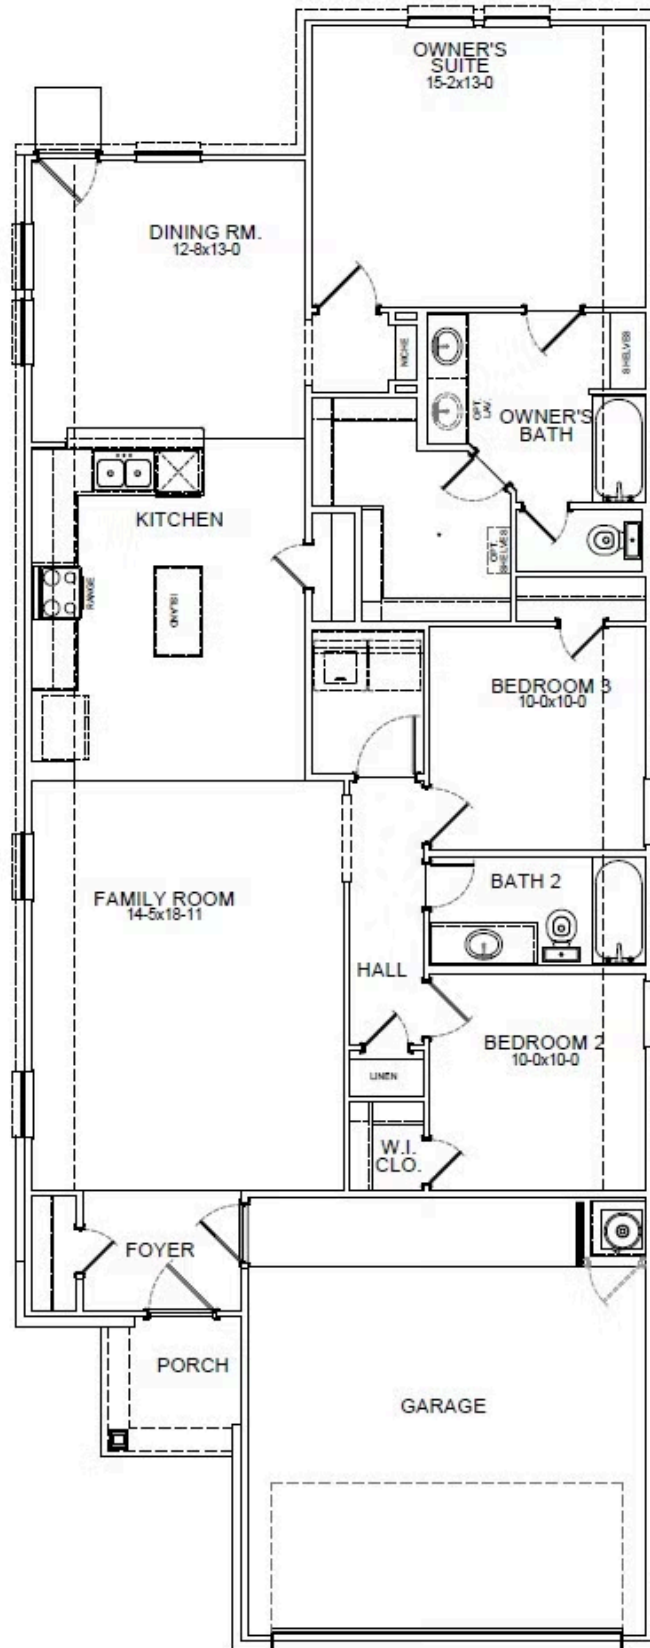

Juniper

TEJAS VILLAGE, BEASLEY, TX

Home Starting At

\$267,990

[FirstAmericaHomes.com](https://www.FirstAmericaHomes.com)

[#FAHBuiltDifferent](https://twitter.com/FAHBuiltDifferent)

[@firstamericahomes](https://www.instagram.com/firstamericahomes)

HOME FEATURES

- 1,560 - 1,562 Sq. Ft.
- 3 Beds
- 2 Baths
- 1 Stories
- 2 Garages

The Juniper offers a perfect balance of style and functionality with three bedrooms and two bathrooms in an open, inviting layout. The island kitchen seamlessly connects to the family and dining rooms, perfect for everyday living and entertaining. The owner's suite is a true retreat, featuring a spacious walk-in closet and the option to upgrade to a luxury bath and shower. Step outside and personalize your outdoor space with two covered patio options, perfect for relaxing or entertaining. The Juniper is designed for comfort, convenience and modern living.

JUNIPER FLOORPLAN

JUNIPER OPTIONS

Covered Patio

Expanded Covered Patio

Luxury Bath Option