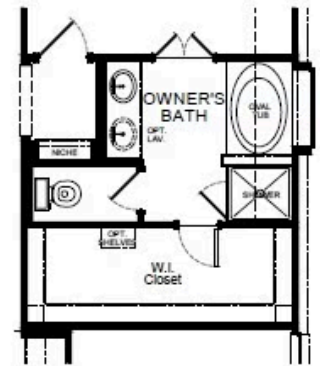

HOME FEATURES

- 2,125 Sq. Ft.
- 4 Beds
- 3 Baths
- 2 Stories
- 2 Garages

The Linden is a spacious and versatile 4-bedroom, 3-bathroom home designed for modern living. The open-concept downstairs layout seamlessly connects the kitchen, dining and living areas, creating the perfect space for gathering and entertaining. The large owner's retreat features a walk-in closet and the option for a luxury bath with a garden tub and oversized shower. Upstairs, a generous gameroom provides extra space for fun and relaxation, while the fourth bedroom can easily serve as a home office. Step outside and enjoy the outdoors with two covered patio options. The Linden offers the perfect combination of space, style and flexibility.

LINDEN FLOORPLAN

1st Floor

2nd Floor

LINDEN OPTIONS

Covered Patio

Expanded Covered Patio

Luxury Bath Option