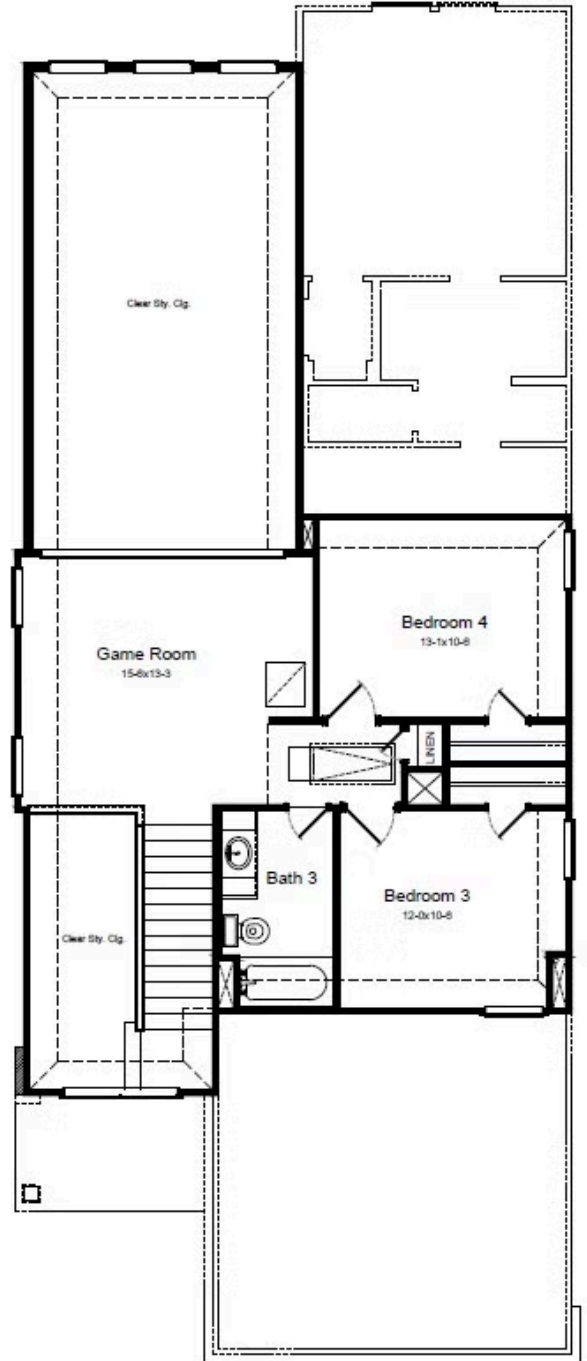

HOME FEATURES

- 2,125 Sq. Ft.
- 4 Beds
- 3 Baths
- 2 Stories
- 2 Garages

The Linden is a spacious and versatile 4-bedroom, 3-bathroom home designed for modern living. The open-concept downstairs layout seamlessly connects the kitchen, dining and living areas, creating the perfect space for gathering and entertaining. The large owner's retreat features a walk-in closet and the option for a luxury bath with a garden tub and oversized shower. Upstairs, a generous gameroom provides extra space for fun and relaxation, while the fourth bedroom can easily serve as a home office. Step outside and enjoy the outdoors with two covered patio options. The Linden offers the perfect combination of space, style and flexibility.

LINDEN FLOORPLAN

1st Floor

2nd Floor

LINDEN OPTIONS

Covered Patio

Expanded Covered Patio

Luxury Bath Option