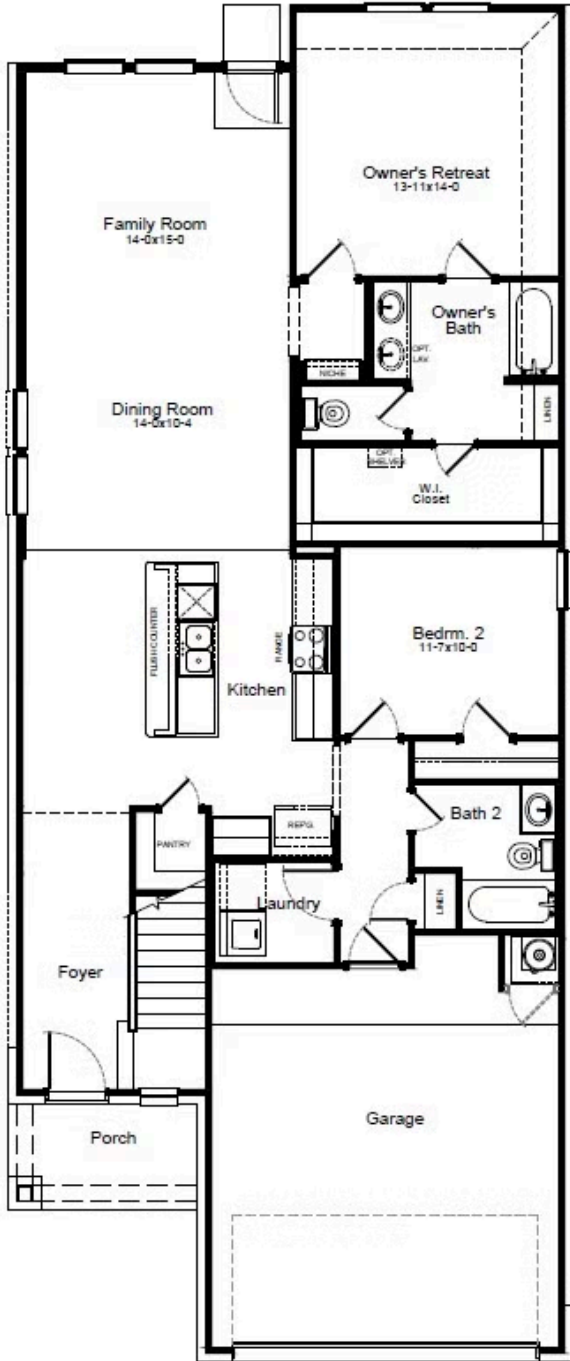

Linden

TEJAS VILLAGE, BEASLEY, TX

Home Starting At

\$305,990

[FirstAmericaHomes.com](https://www.FirstAmericaHomes.com)

[#FAHBuiltDifferent](https://twitter.com/FAHBuiltDifferent)

[@firstamericahomes](https://www.instagram.com/firstamericahomes)

HOME FEATURES

- 2,125 Sq. Ft.
- 4 Beds
- 3 Baths
- 2 Stories
- 2 Garages

The Linden is a spacious and versatile 4-bedroom, 3-bathroom home designed for modern living. The open-concept downstairs layout seamlessly connects the kitchen, dining and living areas, creating the perfect space for gathering and entertaining. The large owner's retreat features a walk-in closet and the option for a luxury bath with a garden tub and oversized shower. Upstairs, a generous gameroom provides extra space for fun and relaxation, while the fourth bedroom can easily serve as a home office. Step outside and enjoy the outdoors with two covered patio options. The Linden offers the perfect combination of space, style and flexibility.

LINDEN FLOORPLAN

1st Floor

2nd Floor

LINDEN OPTIONS

Covered Patio

Expanded Covered Patio

Luxury Bath Option