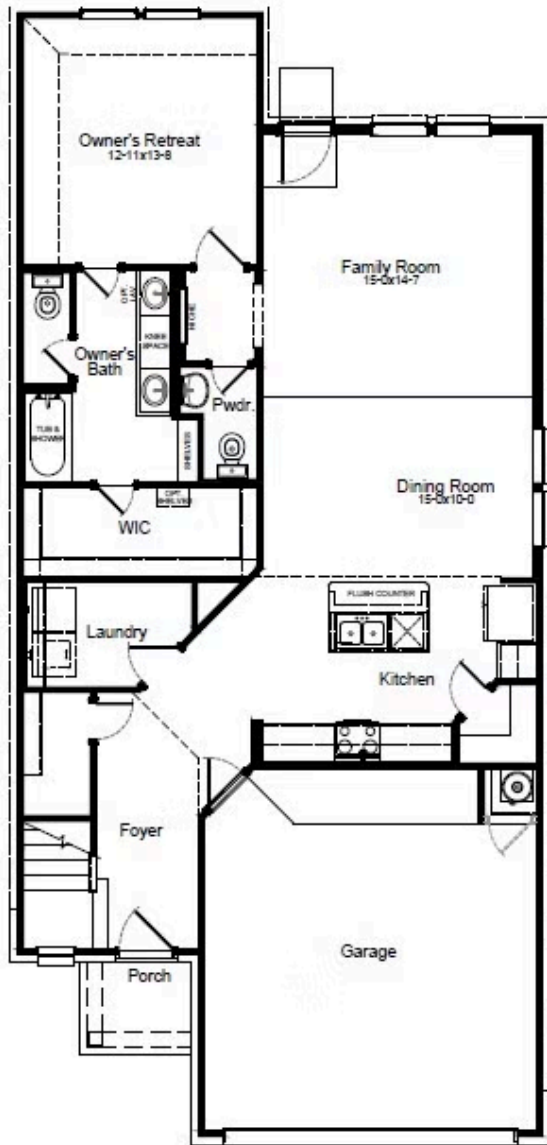

HOME FEATURES

- 2,026 Sq. Ft.
- 3 Beds
- 2.5 Baths
- 2 Stories
- 2 Garages

The Birch is a thoughtfully designed three-bedroom, two-and-a-half-bathroom home with soaring ceilings that create an open and airy feel throughout the main living spaces. The spacious owner's retreat provides a private escape, with the option to upgrade to a luxury bath for added relaxation. Upstairs, a versatile gameroom creates the ideal space for entertainment, work or play. Extend your living space outdoors with the optional covered patio and enjoy the outdoors year-round. Designed for modern living, the Birch is a home that fits your lifestyle.

BIRCH FLOORPLAN

1st Floor

2nd Floor

BIRCH OPTIONS

Options

Covered Patio

Luxury Bath Option