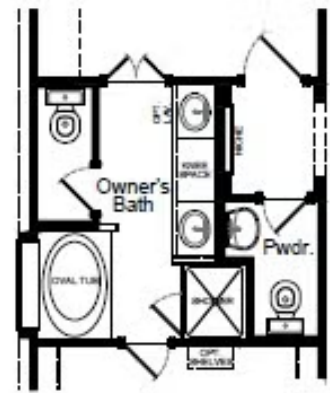

HOME FEATURES

- 2,026 Sq. Ft.
- 3 Beds
- 2.5 Baths
- 2 Stories
- 2 Garages

The Birch is a thoughtfully designed three-bedroom, two-and-a-half-bathroom home with soaring ceilings that create an open and airy feel throughout the main living spaces. The spacious owner's retreat provides a private escape, with the option to upgrade to a luxury bath for added relaxation. Upstairs, a versatile gameroom creates the ideal space for entertainment, work or play. Extend your living space outdoors with the optional covered patio and enjoy the outdoors year-round. Designed for modern living, the Birch is a home that fits your lifestyle.

BIRCH FLOORPLAN

1st Floor

2nd Floor

BIRCH OPTIONS

Options

Covered Patio

Luxury Bath Option