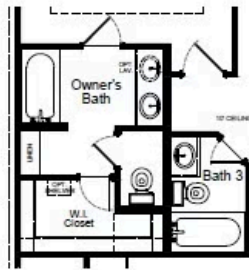

HOME FEATURES

- 2,416 Sq. Ft.
- 5 - 6 Beds
- 2.5 - 3 Baths
- 2 Stories
- 2 Garages

The Mansfield floorplan, designed with 2,416 square feet of space, offers a unique blend of comfort and style, perfect for modern living. This home features an inviting entrance that seamlessly connects to the spacious family room and kitchen for memorable gatherings. With five bedrooms, including an owner's suite with a walk-in closet and a luxurious bath, privacy and comfort are paramount. Additional highlights include a versatile study, a spacious laundry room, and a covered patio, perfect for outdoor enjoyment. The Mansfield is a testament to quality craftsmanship, blending functionality with elegance to create a space that feels like home.

MANSFIELD FLOORPLAN

1st Floor

2nd Floor

MANSFIELD OPTIONS

Options

Covered Patio

Expanded Covered Patio

Bath 3
ILO Powder

Bedroom 6
ILO Study

Luxury Bath Option