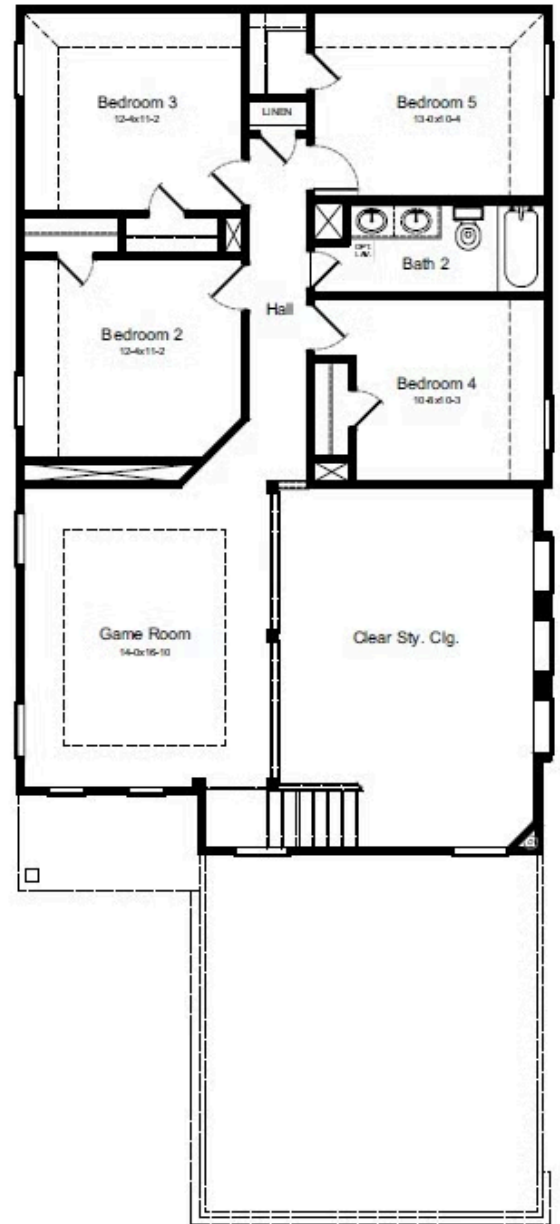

HOME FEATURES

- 2,416 Sq. Ft.
- 5 - 6 Beds
- 2.5 - 3 Baths
- 2 Stories
- 2 Garages

The Mansfield floorplan, designed with 2,416 square feet of space, offers a unique blend of comfort and style, perfect for modern living. This home features an inviting entrance that seamlessly connects to the spacious family room and kitchen for memorable gatherings. With five bedrooms, including an owner's suite with a walk-in closet and a luxurious bath, privacy and comfort are paramount. Additional highlights include a versatile study, a spacious laundry room, and a covered patio, perfect for outdoor enjoyment. The Mansfield is a testament to quality craftsmanship, blending functionality with elegance to create a space that feels like home.

MANSFIELD FLOORPLAN

1st Floor

2nd Floor

MANSFIELD OPTIONS

Options

Covered Patio

Expanded Covered Patio

Bath 3
ILO Powder

Bedroom 6
ILO Study

Luxury Bath Option