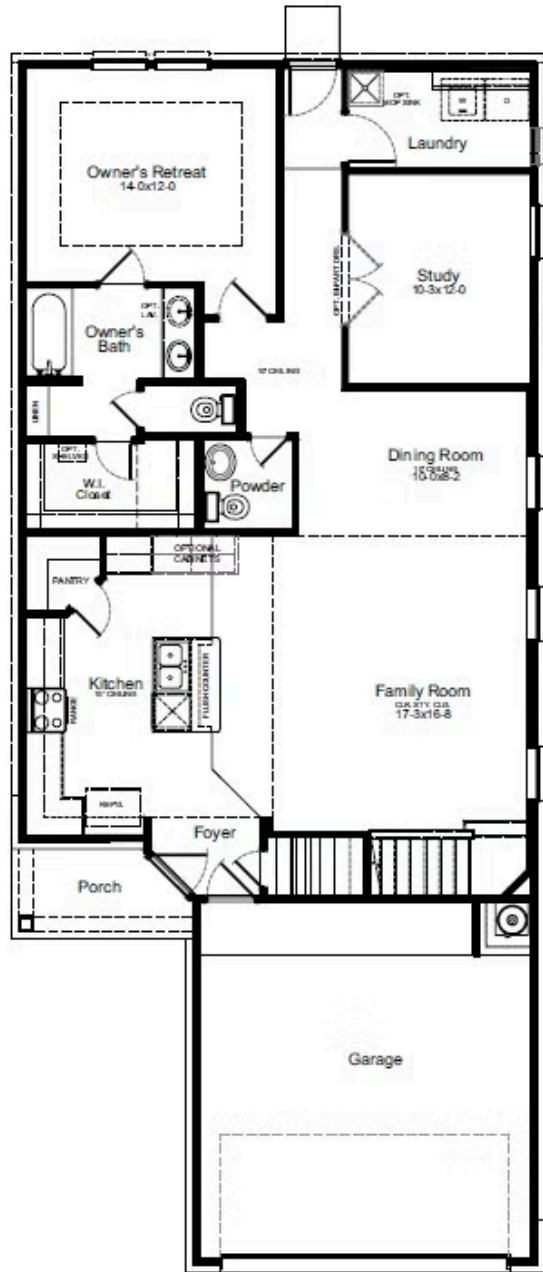

HOME FEATURES

- 2,416 Sq. Ft.
- 5 - 6 Beds
- 2.5 - 3 Baths
- 2 Stories
- 2 Garages

The Mansfield floorplan, designed with 2,416 square feet of space, offers a unique blend of comfort and style, perfect for modern living. This home features an inviting entrance that seamlessly connects to the spacious family room and kitchen for memorable gatherings. With five bedrooms, including an owner's suite with a walk-in closet and a luxurious bath, privacy and comfort are paramount. Additional highlights include a versatile study, a spacious laundry room, and a covered patio, perfect for outdoor enjoyment. The Mansfield is a testament to quality craftsmanship, blending functionality with elegance to create a space that feels like home.

MANSFIELD FLOORPLAN

1st Floor

2nd Floor

MANSFIELD OPTIONS

Options

Covered Patio

Expanded Covered Patio

Bath 3
ILO Powder

Bedroom 6
ILO Study

Luxury Bath Option