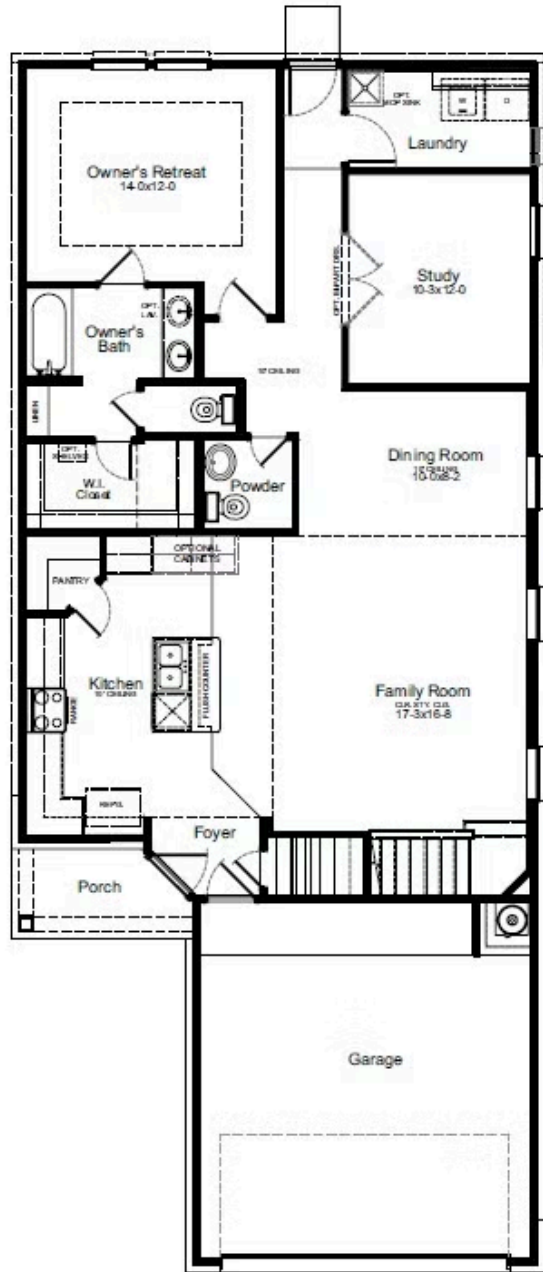

Mansfield

CIELO, CONROE, TX

Home Starting At

\$304,990

[FirstAmericaHomes.com](https://www.FirstAmericaHomes.com)

[#FAHBuiltDifferent](https://twitter.com/FAHBuiltDifferent)

[@firstamericahomes](https://www.instagram.com/firstamericahomes)

HOME FEATURES

- 2,416 Sq. Ft.
- 5 - 6 Beds
- 2.5 - 3 Baths
- 2 Stories
- 2 Garages

The Mansfield floorplan, designed with 2,416 square feet of space, offers a unique blend of comfort and style, perfect for modern living. This home features an inviting entrance that seamlessly connects to the spacious family room and kitchen for memorable gatherings. With five bedrooms, including an owner's suite with a walk-in closet and a luxurious bath, privacy and comfort are paramount. Additional highlights include a versatile study, a spacious laundry room, and a covered patio, perfect for outdoor enjoyment. The Mansfield is a testament to quality craftsmanship, blending functionality with elegance to create a space that feels like home.

MANSFIELD FLOORPLAN

1st Floor

2nd Floor

MANSFIELD OPTIONS

Options

Covered Patio

Expanded Covered Patio

Bath 3
ILO Powder

Bedroom 6
ILO Study

Luxury Bath Option