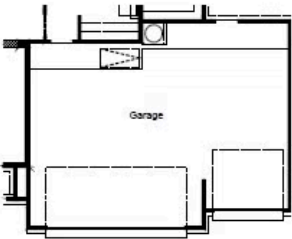

- 2,799 Sq. Ft.
- 4 Beds
- 3 Baths
- 1 Stories
- Garages

The Lubbock floorplan offers spacious single-story living with four bedrooms, three bathrooms and a private study - perfect for working from home. The open-concept layout features a large family room with optional fireplace that flows into a generously sized kitchen with butler's pantry and a bright breakfast area. The owner's suite is tucked away for privacy and includes a huge walk-in closet with options for an expanded shower or a freestanding tub. Enjoy the outdoors with an optional extended covered patio, and add extra storage or parking with two-and-a-half or three-car garage options. The Lubbock blends comfort, function and flexibility for your lifestyle.

LUBBOCK OPTIONS

Options

3 Car Garage

2 1/2 Car Garage

3 Car Garage Sideload

2 Car Garage Sideload

Free Standing Tub

Expanded Vanity & Shower