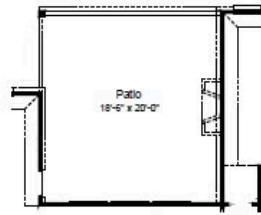

- 2,799 Sq. Ft.
- 4 Beds
- 3 Baths
- 1 Stories
- Garages

The Lubbock floorplan offers spacious single-story living with four bedrooms, three bathrooms and a private study - perfect for working from home. The open-concept layout features a large family room with optional fireplace that flows into a generously sized kitchen with butler's pantry and a bright breakfast area. The owner's suite is tucked away for privacy and includes a huge walk-in closet with options for an expanded shower or a freestanding tub. Enjoy the outdoors with an optional extended covered patio, and add extra storage or parking with two-and-a-half or three-car garage options. The Lubbock blends comfort, function and flexibility for your lifestyle.

LUBBOCK OPTIONS

Options

3 Car Garage

2 1/2 Car Garage

3 Car Garage Sideload

2 Car Garage Sideload

Free Standing Tub

Expanded Vanity & Shower