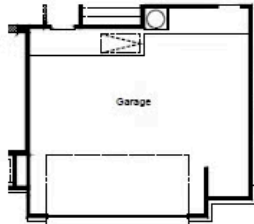

- 2,799 Sq. Ft.
- 4 Beds
- 3 Baths
- 1 Stories
- Garages

The Lubbock floorplan offers spacious single-story living with four bedrooms, three bathrooms and a private study - perfect for working from home. The open-concept layout features a large family room with optional fireplace that flows into a generously sized kitchen with butler's pantry and a bright breakfast area. The owner's suite is tucked away for privacy and includes a huge walk-in closet with options for an expanded shower or a freestanding tub. Enjoy the outdoors with an optional extended covered patio, and add extra storage or parking with two-and-a-half or three-car garage options. The Lubbock blends comfort, function and flexibility for your lifestyle.

LUBBOCK OPTIONS

Options

3 Car Garage

2 1/2 Car Garage

3 Car Garage Sideload

2 Car Garage Sideload

Free Standing Tub

Expanded Vanity & Shower