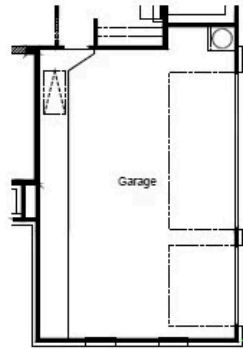

- 2,799 Sq. Ft.
- 4 Beds
- 3 Baths
- 1 Stories
- Garages

The Lubbock floorplan offers spacious single-story living with four bedrooms, three bathrooms and a private study - perfect for working from home. The open-concept layout features a large family room with optional fireplace that flows into a generously sized kitchen with butler's pantry and a bright breakfast area. The owner's suite is tucked away for privacy and includes a huge walk-in closet with options for an expanded shower or a freestanding tub. Enjoy the outdoors with an optional extended covered patio, and add extra storage or parking with two-and-a-half or three-car garage options. The Lubbock blends comfort, function and flexibility for your lifestyle.

LUBBOCK OPTIONS

Options

3 Car Garage

2 1/2 Car Garage

3 Car Garage Sideload

2 Car Garage Sideload

Free Standing Tub

Expanded Vanity & Shower