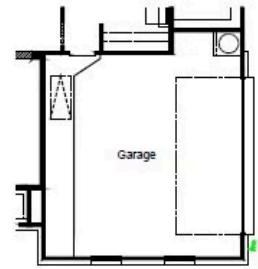

- 2,799 Sq. Ft.
- 4 Beds
- 3 Baths
- 1 Stories
- Garages

The Lubbock floorplan offers spacious single-story living with four bedrooms, three bathrooms and a private study - perfect for working from home. The open-concept layout features a large family room with optional fireplace that flows into a generously sized kitchen with butler's pantry and a bright breakfast area. The owner's suite is tucked away for privacy and includes a huge walk-in closet with options for an expanded shower or a freestanding tub. Enjoy the outdoors with an optional extended covered patio, and add extra storage or parking with two-and-a-half or three-car garage options. The Lubbock blends comfort, function and flexibility for your lifestyle.

LUBBOCK OPTIONS

Options

3 Car Garage

2 1/2 Car Garage

3 Car Garage Sideload

2 Car Garage Sideload

Free Standing Tub

Expanded Vanity & Shower