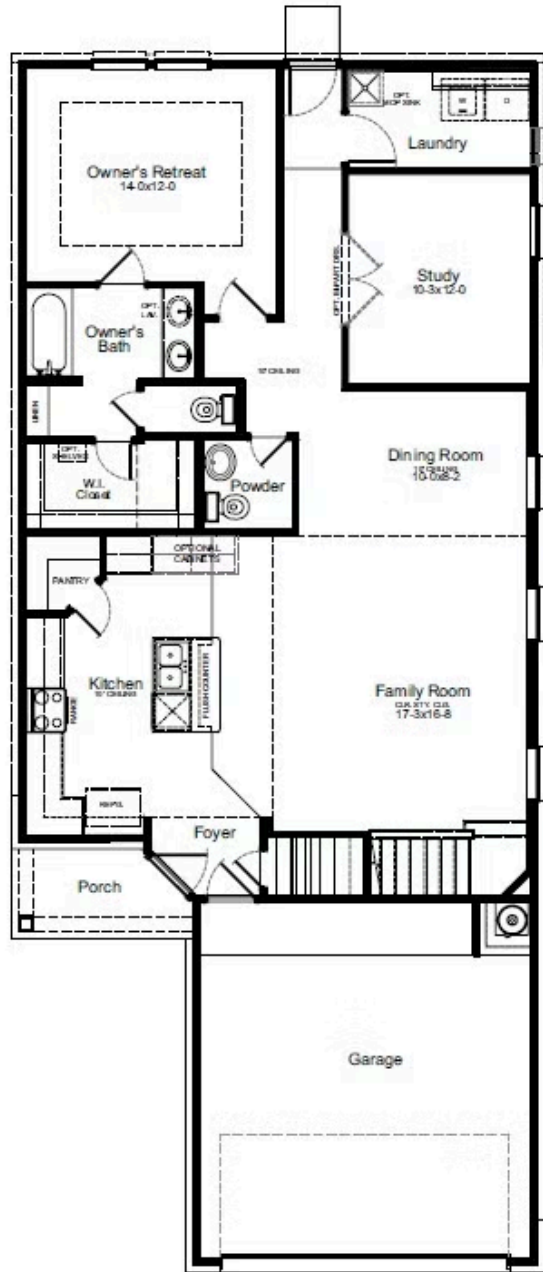

Mansfield

MEADOW PARK, CONROE, TX

Home Starting At

\$301,990

[FirstAmericaHomes.com](https://www.FirstAmericaHomes.com)

[#FAHBuiltDifferent](https://twitter.com/FAHBuiltDifferent)

[@firstamericahomes](https://www.instagram.com/firstamericahomes)

HOME FEATURES

- 2,416 Sq. Ft.
- 5 - 6 Beds
- 2.5 - 3 Baths
- 2 Stories
- 2 Garages

The Mansfield floorplan, designed with 2,416 square feet of space, offers a unique blend of comfort and style, perfect for modern living. This home features an inviting entrance that seamlessly connects to the spacious family room and kitchen for memorable gatherings. With five bedrooms, including an owner's suite with a walk-in closet and a luxurious bath, privacy and comfort are paramount. Additional highlights include a versatile study, a spacious laundry room, and a covered patio, perfect for outdoor enjoyment. The Mansfield is a testament to quality craftsmanship, blending functionality with elegance to create a space that feels like home.

MANSFIELD FLOORPLAN

1st Floor

2nd Floor

MANSFIELD OPTIONS

Options

Covered Patio

Expanded Covered Patio

Bath 3
ILO Powder

Bedroom 6
ILO Study

Luxury Bath Option