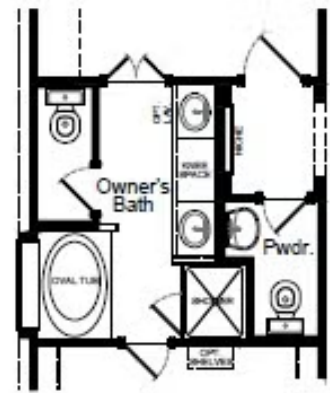

PLAN

Birch

HOME FEATURES

- 2,026 Sq. Ft.
- 3 Bedrooms
- 2 Full Baths
- 1 Half Bath
- 2 Stories
- 2 Garages

The Birch is a thoughtfully designed three-bedroom, two-and-a-half-bathroom home with soaring ceilings that create an open and airy feel throughout the main living spaces. The spacious owner's retreat provides a private escape with a luxury bath for added relaxation. Upstairs, a versatile gameroom creates the ideal space for entertainment, work or play. Extend your living space outdoors with a covered patio and enjoy the outdoors year-round. Designed for modern living, the Birch is a home that fits your lifestyle.

BIRCH FLOORPLAN

1st Floor

2nd Floor

BIRCH OPTIONS

Options

Covered Patio

Luxury Bath Option