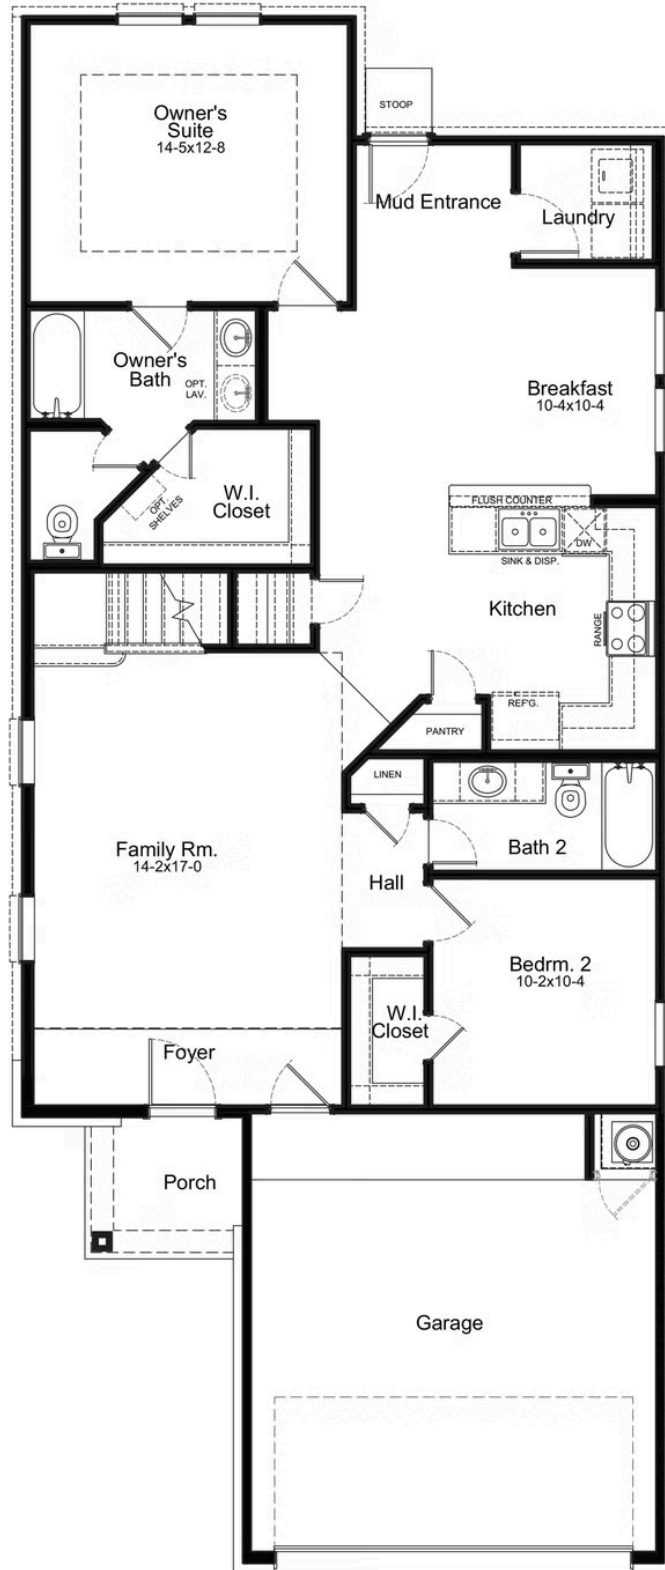

11307 Hollinger Circle
CONVERSE, TX 78109

Priced At
\$375,256

FirstAmericaHomes.com

#FAHBuiltDifferent

@firstamericahomes

PLAN

Telluride

HOME FEATURES

- 1,997 Sq. Ft.
- 4 Bedrooms
- 3 Full Baths
- 2 Stories
- 2 Garages

The Telluride floorplan is designed to impress. The first floor of this home provides a well-designed, open layout, with spacious living, kitchen and dining rooms at the heart of the home. The first floor also features the owner's suite, providing a serene retreat for homeowners. Another bedroom on this level also offers versatility, serving as a guest room, home office or even a playroom for kids. Moving upstairs, you'll discover a gameroom, creating a dedicated space for entertainment and leisure activities. This layout offers a blend of functionality and comfort, while offering versatile spaces for relaxation, entertainment and privacy.

TELLURIDE 1ST FLOOR

TELLURIDE 2ND FLOOR