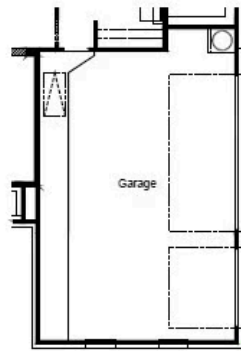

HOME FEATURES

- 2,799 Sq. Ft.
- 4 Beds
- 3 Baths
- 1 Stories
- Garages

The Lubbock floorplan offers spacious single-story living with four bedrooms, three bathrooms and a private study - perfect for working from home. The open-concept layout features a large family room with optional fireplace that flows into a generously sized kitchen with butler's pantry and a bright breakfast area. The owner's suite is tucked away for privacy and includes a huge walk-in closet with options for an expanded shower or a freestanding tub. Enjoy the outdoors with an optional extended covered patio, and add extra storage or parking with two-and-a-half or three-car garage options. The Lubbock blends comfort, function and flexibility for your lifestyle.

LUBBOCK OPTIONS

Options

3 Car Garage

2 1/2 Car Garage

3 Car Garage Sideload

2 Car Garage Sideload

Free Standing Tub

Expanded Vanity & Shower