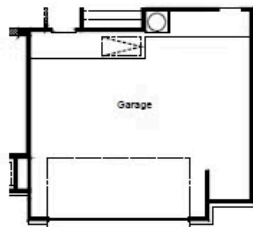

HOME FEATURES

- 2,799 Sq. Ft.
- 4 Beds
- 3 Baths
- 1 Stories
- Garages

The Lubbock floorplan offers spacious single-story living with four bedrooms, three bathrooms and a private study - perfect for working from home. The open-concept layout features a large family room with optional fireplace that flows into a generously sized kitchen with butler's pantry and a bright breakfast area. The owner's suite is tucked away for privacy and includes a huge walk-in closet with options for an expanded shower or a freestanding tub. Enjoy the outdoors with an optional extended covered patio, and add extra storage or parking with two-and-a-half or three-car garage options. The Lubbock blends comfort, function and flexibility for your lifestyle.

LUBBOCK OPTIONS

Options

3 Car Garage

2 1/2 Car Garage

3 Car Garage Sideload

2 Car Garage Sideload

Free Standing Tub

Expanded Vanity & Shower