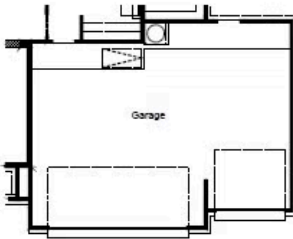

HOME FEATURES

- 2,799 Sq. Ft.
- 4 Beds
- 3 Baths
- 1 Stories
- Garages

The Lubbock floorplan offers spacious single-story living with four bedrooms, three bathrooms and a private study - perfect for working from home. The open-concept layout features a large family room with optional fireplace that flows into a generously sized kitchen with butler's pantry and a bright breakfast area. The owner's suite is tucked away for privacy and includes a huge walk-in closet with options for an expanded shower or a freestanding tub. Enjoy the outdoors with an optional extended covered patio, and add extra storage or parking with two-and-a-half or three-car garage options. The Lubbock blends comfort, function and flexibility for your lifestyle.

LUBBOCK OPTIONS

Options

3 Car Garage

2 1/2 Car Garage

3 Car Garage Sideload

2 Car Garage Sideload

Free Standing Tub

Expanded Vanity & Shower