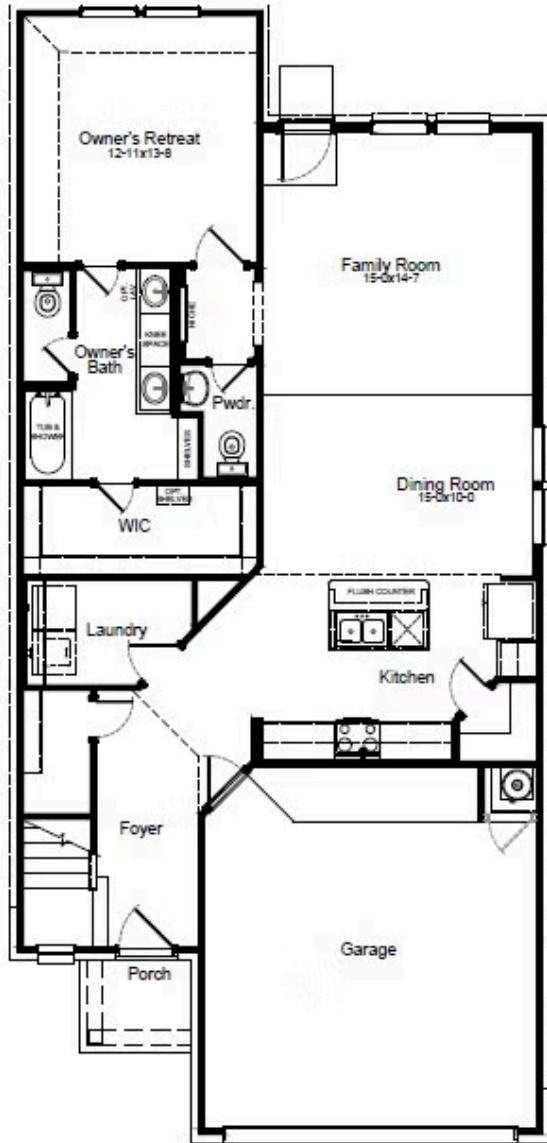

[@firstamericahomes](https://www.instagram.com/firstamericahomes)

HOME FEATURES

- 2,026 Sq. Ft.
- 3 Beds
- 2.5 Baths
- 2 Stories
- 2 Garages

The Birch is a thoughtfully designed three-bedroom, two-and-a-half-bathroom home with soaring ceilings that create an open and airy feel throughout the main living spaces. The spacious owner's retreat provides a private escape, with the option to upgrade to a luxury bath for added relaxation. Upstairs, a versatile gameroom creates the ideal space for entertainment, work or play. Extend your living space outdoors with the optional covered patio and enjoy the outdoors year-round. Designed for modern living, the Birch is a home that fits your lifestyle.

BIRCH FLOORPLAN

1st Floor

2nd Floor

BIRCH OPTIONS

Options

Covered Patio

Luxury Bath Option