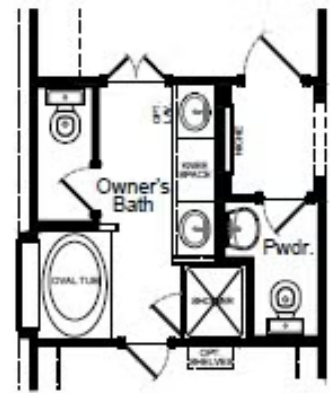

[@firstamericahomes](https://www.instagram.com/firstamericahomes)

HOME FEATURES

- 2,026 Sq. Ft.
- 3 Beds
- 2.5 Baths
- 2 Stories
- 2 Garages

The Birch is a thoughtfully designed three-bedroom, two-and-a-half-bathroom home with soaring ceilings that create an open and airy feel throughout the main living spaces. The spacious owner's retreat provides a private escape, with the option to upgrade to a luxury bath for added relaxation. Upstairs, a versatile gameroom creates the ideal space for entertainment, work or play. Extend your living space outdoors with the optional covered patio and enjoy the outdoors year-round. Designed for modern living, the Birch is a home that fits your lifestyle.

BIRCH FLOORPLAN

1st Floor

2nd Floor

BIRCH OPTIONS

Options

Covered Patio

Luxury Bath Option