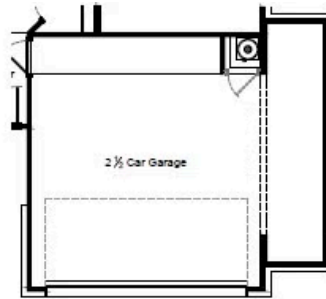

HOME FEATURES

- 2,656 Sq. Ft.
- 5 Beds
- 3.5 Baths
- 2 Stories
- 2 Garages

The Hamilton is a gorgeous floorplan boasting five bedrooms and three-and-a-half bathrooms with a study and a sixth bedroom option. As you step inside, you'll be greeted by a grand foyer, followed by the study and a convenient powder bath. The spacious living area offers plenty of room for relaxation and entertainment. The well-appointed kitchen and adjacent breakfast area provide a perfect space for preparing meals and enjoying quality time with loved ones. The owner's suite, thoughtfully located at the back of the house, offers a tranquil retreat. It features a large owner's bath with two options to upgrade and indulge in comfort and luxury. Upstairs, you'll discover a gameroom and four bedrooms with large closets. Opt for a covered patio option and a three-car garage to meet all your family's needs.

HAMILTON FLOORPLAN A-C

1st Floor

2nd Floor

HAMILTON FLOORPLAN D-F

1st Floor

2nd Floor

HAMILTON OPTIONS

Covered Patio

2 1/2 Car Garage

Expanded Covered Patio

Bedroom 6
ILO Study

2nd Owners
Retreat Option

Luxury Bath
Option