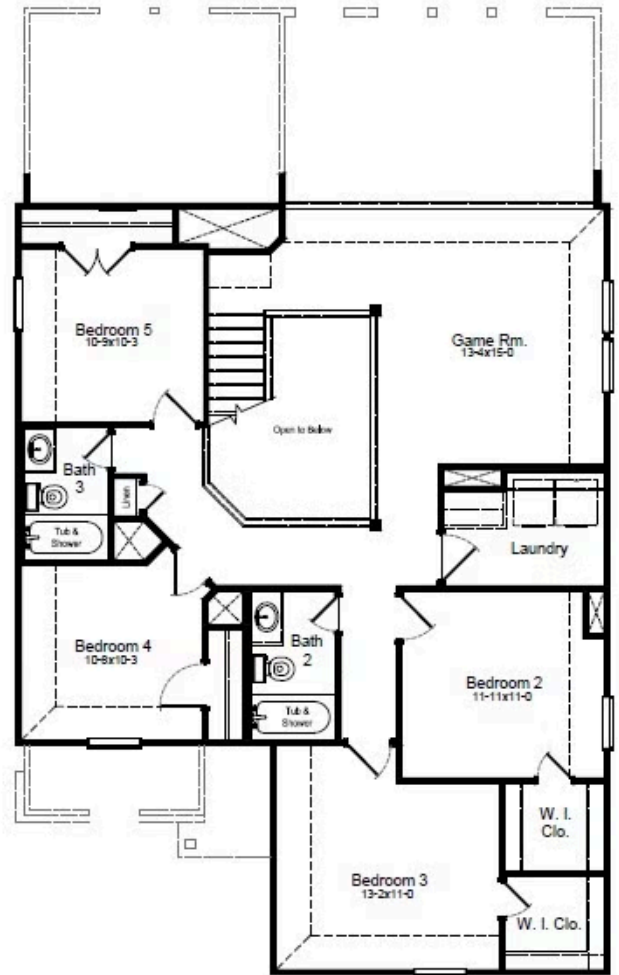

HOME FEATURES

- 2,656 Sq. Ft.
- 5 Beds
- 3.5 Baths
- 2 Stories
- 2 Garages

The Hamilton is a gorgeous floorplan boasting five bedrooms and three-and-a-half bathrooms with a study and a sixth bedroom option. As you step inside, you'll be greeted by a grand foyer, followed by the study and a convenient powder bath. The spacious living area offers plenty of room for relaxation and entertainment. The well-appointed kitchen and adjacent breakfast area provide a perfect space for preparing meals and enjoying quality time with loved ones. The owner's suite, thoughtfully located at the back of the house, offers a tranquil retreat. It features a large owner's bath with two options to upgrade and indulge in comfort and luxury. Upstairs, you'll discover a gameroom and four bedrooms with large closets. Opt for a covered patio option and a three-car garage to meet all your family's needs.

HAMILTON FLOORPLAN A-C

1st Floor

2nd Floor

HAMILTON FLOORPLAN D-F

1st Floor

2nd Floor

HAMILTON OPTIONS

Covered Patio

2 1/2 Car Garage

Expanded Covered Patio

Bedroom 6
ILO Study

2nd Owners
Retreat Option

Luxury Bath
Option