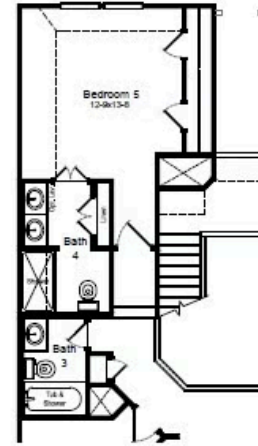

HOME FEATURES

- 2,656 Sq. Ft.
- 5 Beds
- 3.5 Baths
- 2 Stories
- 2 Garages

The Hamilton is a gorgeous floorplan boasting five bedrooms and three-and-a-half bathrooms with a study and a sixth bedroom option. As you step inside, you'll be greeted by a grand foyer, followed by the study and a convenient powder bath. The spacious living area offers plenty of room for relaxation and entertainment. The well-appointed kitchen and adjacent breakfast area provide a perfect space for preparing meals and enjoying quality time with loved ones. The owner's suite, thoughtfully located at the back of the house, offers a tranquil retreat. It features a large owner's bath with two options to upgrade and indulge in comfort and luxury. Upstairs, you'll discover a gameroom and four bedrooms with large closets. Opt for a covered patio option and a three-car garage to meet all your family's needs.

HAMILTON FLOORPLAN A-C

1st Floor

2nd Floor

HAMILTON FLOORPLAN D-F

1st Floor

2nd Floor

HAMILTON OPTIONS

Covered Patio

2 1/2 Car Garage

Expanded Covered Patio

Bedroom 6
ILO Study

2nd Owners
Retreat Option

Luxury Bath
Option