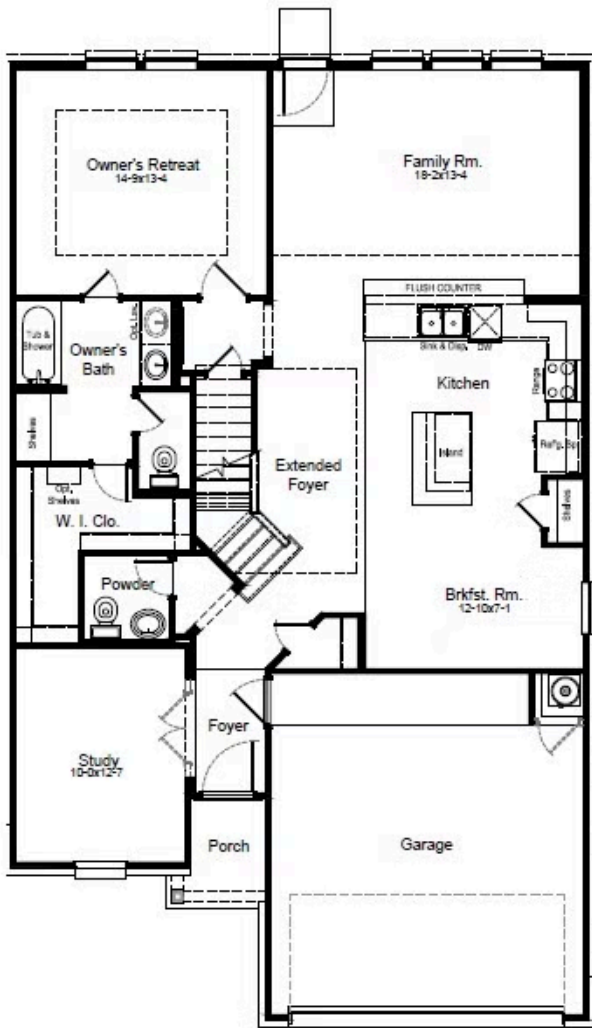

Hamilton

HICKORY RIDGE, ELMENDORF, TX

Home Starting At

\$337,990

[FirstAmericaHomes.com](https://www.FirstAmericaHomes.com)

[#FAHBuiltDifferent](https://twitter.com/FAHBuiltDifferent)

[@firstamericahomes](https://www.instagram.com/firstamericahomes)

HOME FEATURES

- 2,656 Sq. Ft.
- 5 Beds
- 3.5 Baths
- 2 Stories
- 2 Garages

The Hamilton is a gorgeous floorplan boasting five bedrooms and three-and-a-half bathrooms with a study and a sixth bedroom option. As you step inside, you'll be greeted by a grand foyer, followed by the study and a convenient powder bath. The spacious living area offers plenty of room for relaxation and entertainment. The well-appointed kitchen and adjacent breakfast area provide a perfect space for preparing meals and enjoying quality time with loved ones. The owner's suite, thoughtfully located at the back of the house, offers a tranquil retreat. It features a large owner's bath with two options to upgrade and indulge in comfort and luxury. Upstairs, you'll discover a gameroom and four bedrooms with large closets. Opt for a covered patio option and a three-car garage to meet all your family's needs.

HAMILTON FLOORPLAN A-C

1st Floor

2nd Floor

HAMILTON FLOORPLAN D-F

1st Floor

2nd Floor

HAMILTON OPTIONS

Covered Patio

2 1/2 Car Garage

Expanded Covered Patio

Bedroom 6
ILO Study

2nd Owners
Retreat Option

Luxury Bath
Option