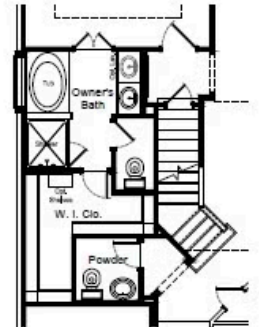

HOME FEATURES

- 2,656 Sq. Ft.
- 5 Beds
- 3.5 Baths
- 2 Stories
- 2 Garages

The Hamilton is a gorgeous floorplan boasting five bedrooms and three-and-a-half bathrooms with a study and a sixth bedroom option. As you step inside, you'll be greeted by a grand foyer, followed by the study and a convenient powder bath. The spacious living area offers plenty of room for relaxation and entertainment. The well-appointed kitchen and adjacent breakfast area provide a perfect space for preparing meals and enjoying quality time with loved ones. The owner's suite, thoughtfully located at the back of the house, offers a tranquil retreat. It features a large owner's bath with two options to upgrade and indulge in comfort and luxury. Upstairs, you'll discover a gameroom and four bedrooms with large closets. Opt for a covered patio option and a three-car garage to meet all your family's needs.

HAMILTON FLOORPLAN A-C

1st Floor

2nd Floor

HAMILTON FLOORPLAN D-F

1st Floor

2nd Floor

HAMILTON OPTIONS

Covered Patio

2 1/2 Car Garage

Expanded Covered Patio

Bedroom 6
ILO Study

2nd Owners
Retreat Option

Luxury Bath
Option