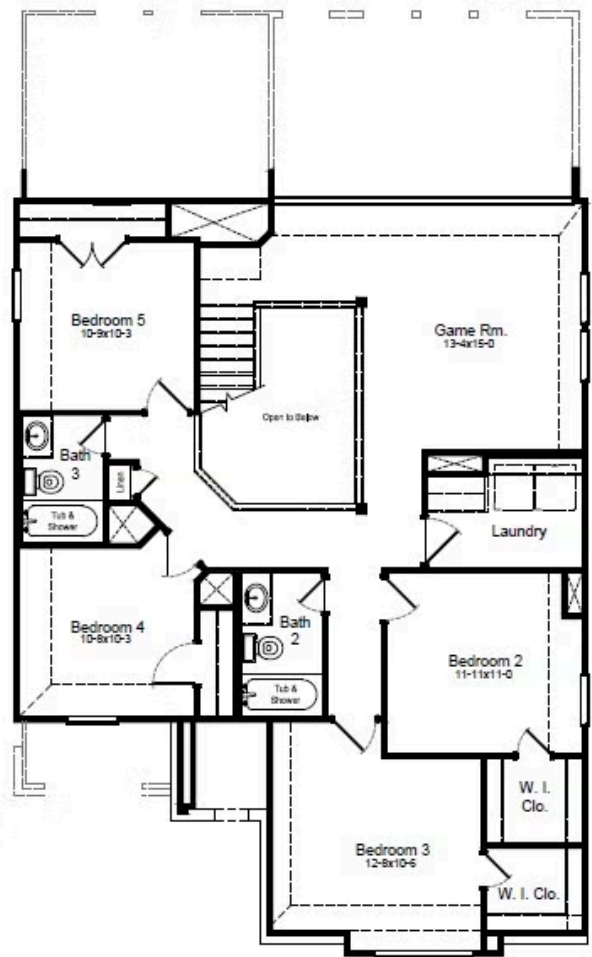

HOME FEATURES

- 2,656 Sq. Ft.
- 5 Beds
- 3.5 Baths
- 2 Stories
- 2 Garages

The Hamilton is a gorgeous floorplan boasting five bedrooms and three-and-a-half bathrooms with a study and a sixth bedroom option. As you step inside, you'll be greeted by a grand foyer, followed by the study and a convenient powder bath. The spacious living area offers plenty of room for relaxation and entertainment. The well-appointed kitchen and adjacent breakfast area provide a perfect space for preparing meals and enjoying quality time with loved ones. The owner's suite, thoughtfully located at the back of the house, offers a tranquil retreat. It features a large owner's bath with two options to upgrade and indulge in comfort and luxury. Upstairs, you'll discover a gameroom and four bedrooms with large closets. Opt for a covered patio option and a three-car garage to meet all your family's needs.

HAMILTON FLOORPLAN A-C

1st Floor

2nd Floor

HAMILTON FLOORPLAN D-F

1st Floor

2nd Floor

HAMILTON OPTIONS

Covered Patio

2 1/2 Car Garage

Expanded Covered Patio

Bedroom 6
ILO Study

2nd Owners
Retreat Option

Luxury Bath
Option