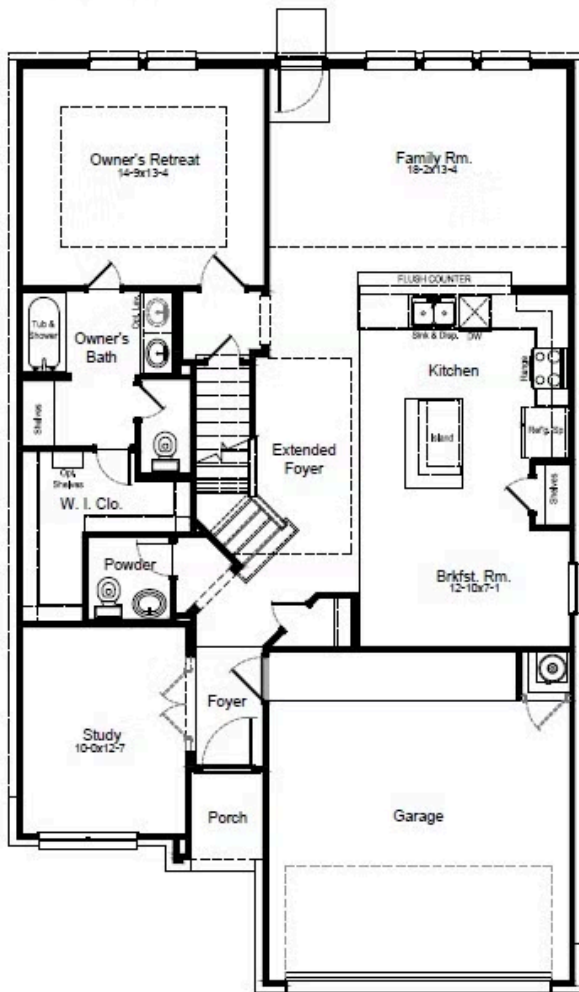

HOME FEATURES

- 2,656 Sq. Ft.
- 5 Beds
- 3.5 Baths
- 2 Stories
- 2 Garages

The Hamilton is a gorgeous floorplan boasting five bedrooms and three-and-a-half bathrooms with a study and a sixth bedroom option. As you step inside, you'll be greeted by a grand foyer, followed by the study and a convenient powder bath. The spacious living area offers plenty of room for relaxation and entertainment. The well-appointed kitchen and adjacent breakfast area provide a perfect space for preparing meals and enjoying quality time with loved ones. The owner's suite, thoughtfully located at the back of the house, offers a tranquil retreat. It features a large owner's bath with two options to upgrade and indulge in comfort and luxury. Upstairs, you'll discover a gameroom and four bedrooms with large closets. Opt for a covered patio option and a three-car garage to meet all your family's needs.

HAMILTON FLOORPLAN A-C

1st Floor

2nd Floor

HAMILTON FLOORPLAN D-F

1st Floor

2nd Floor

HAMILTON OPTIONS

Covered Patio

2 1/2 Car Garage

Expanded Covered Patio

Bedroom 6
ILO Study

2nd Owners
Retreat Option

Luxury Bath
Option