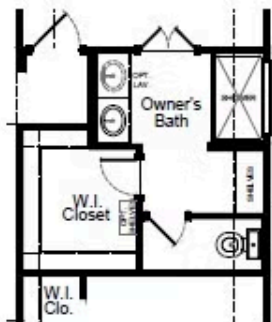

[@firstamericahomes](https://www.instagram.com/firstamericahomes)

HOME FEATURES

- 1,556 Sq. Ft.
- 4 Beds
- 2 Baths
- 1 Stories
- 2 Garages

The Hawthorne is a beautifully designed four-bedroom, two-bathroom home that has something for everyone. The owner's suite features a large walk-in closet and an option to upgrade to a luxury bath and shower for ultimate relaxation. Need a home office? The fourth bedroom can easily be converted into a dedicated workspace. Plus, with two covered patio options, you can customize your outdoor living space to fit your lifestyle. The Hawthorne blends comfort, convenience and flexibility to meet your needs.

HAWTHORNE OPTIONS

Covered Patio

Expanded Covered Patio

Luxury Bath Option

Super Shower Bath Option