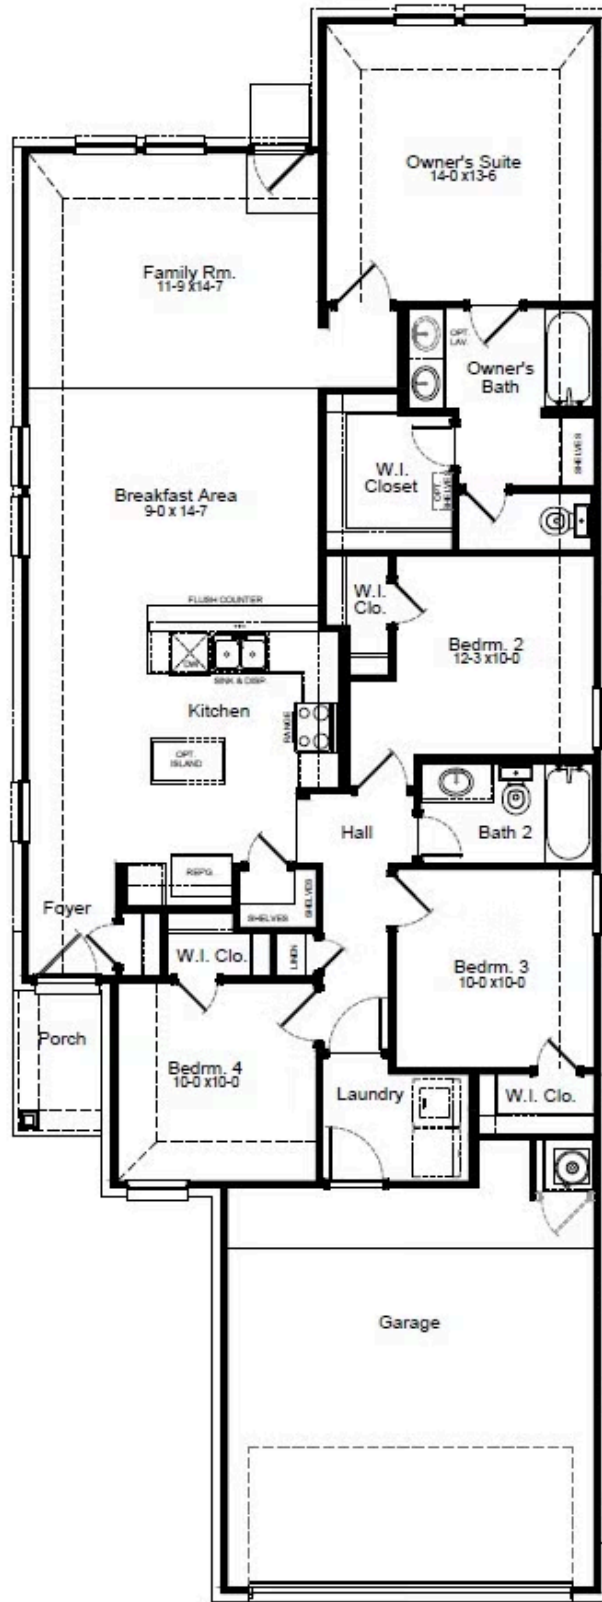

HAWTHORNE FLOORPLAN

All information contained in this marketing material, including but not limited to pricing, availability, features, dimensions, specifications, drawings, maps, photographs, renderings, and other content, is provided for general informational purposes only and is subject to change without notice. While reasonable efforts have been made to ensure accuracy, First America Homes makes no warranties or representations, express or implied, as to the completeness, accuracy, or reliability of the information presented. First America Homes reserves the right, in its sole discretion and without prior notice, to modify, revise, or withdraw any information, plans, designs, pricing, or availability at any time. This material does not constitute a contract, offer, or promise and should not be relied upon as such. All sales are subject to the terms and conditions of the applicable purchase agreement. Void where prohibited by law. Updated 05/6/2026