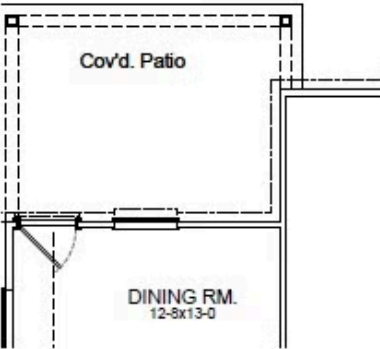

HOME FEATURES

- 1,560 - 1,562 Sq. Ft.
- 3 Beds
- 2 Baths
- 1 Stories
- 2 Garages

The Juniper offers a perfect balance of style and functionality with three bedrooms and two bathrooms in an open, inviting layout. The island kitchen seamlessly connects to the family and dining rooms, perfect for everyday living and entertaining. The owner's suite is a true retreat, featuring a spacious walk-in closet and the option to upgrade to a luxury bath and shower. Step outside and personalize your outdoor space with two covered patio options, perfect for relaxing or entertaining. The Juniper is designed for comfort, convenience and modern living.

JUNIPER FLOORPLAN

JUNIPER OPTIONS

Covered Patio

Expanded Covered Patio

Luxury Bath Option