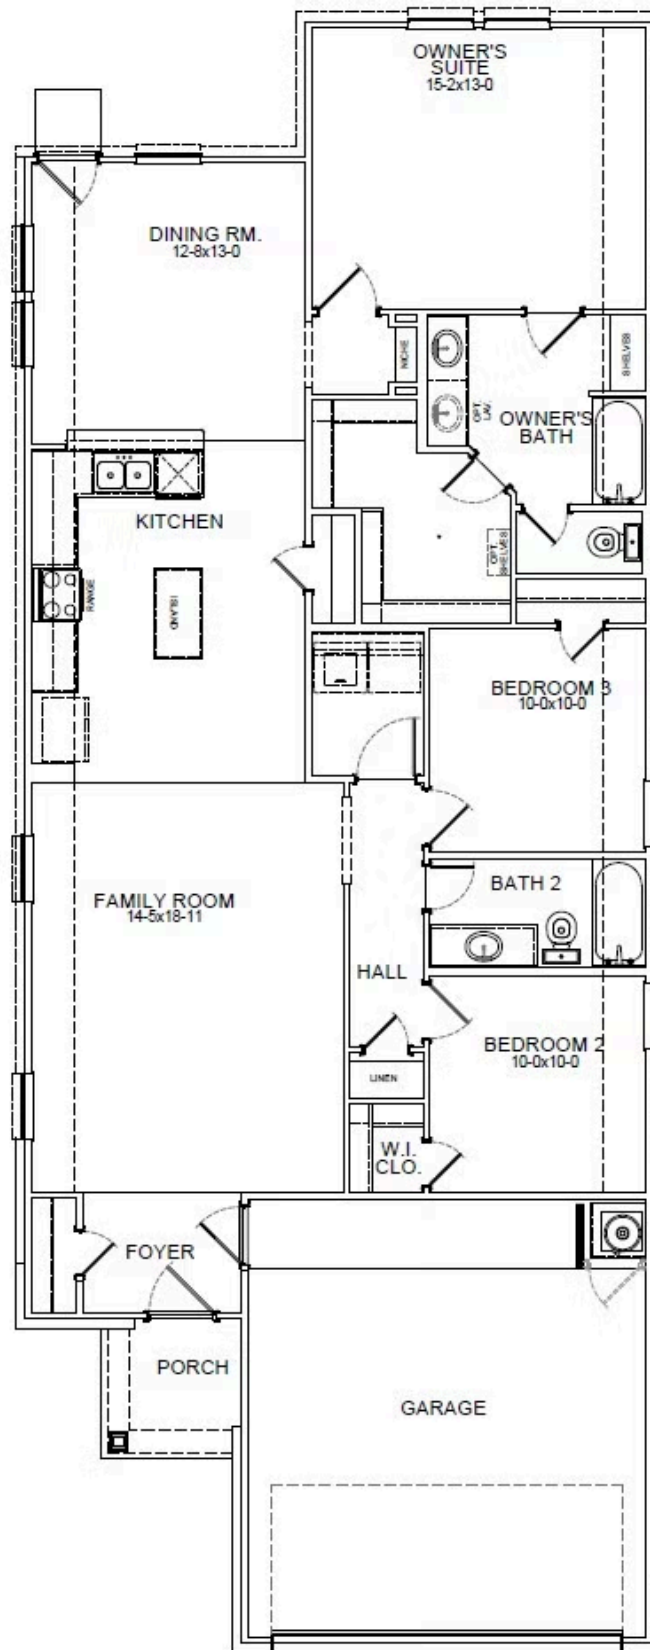

Juniper

HICKORY RIDGE, ELMENDORF, TX

Home Starting At

\$259,990

[FirstAmericaHomes.com](https://www.FirstAmericaHomes.com)

[#FAHBuiltDifferent](https://twitter.com/FAHBuiltDifferent)

[@firstamericahomes](https://www.instagram.com/firstamericahomes)

HOME FEATURES

- 1,560 - 1,562 Sq. Ft.
- 3 Beds
- 2 Baths
- 1 Stories
- 2 Garages

The Juniper offers a perfect balance of style and functionality with three bedrooms and two bathrooms in an open, inviting layout. The island kitchen seamlessly connects to the family and dining rooms, perfect for everyday living and entertaining. The owner's suite is a true retreat, featuring a spacious walk-in closet and the option to upgrade to a luxury bath and shower. Step outside and personalize your outdoor space with two covered patio options, perfect for relaxing or entertaining. The Juniper is designed for comfort, convenience and modern living.

JUNIPER FLOORPLAN

JUNIPER OPTIONS

Covered Patio

Expanded Covered Patio

Luxury Bath Option