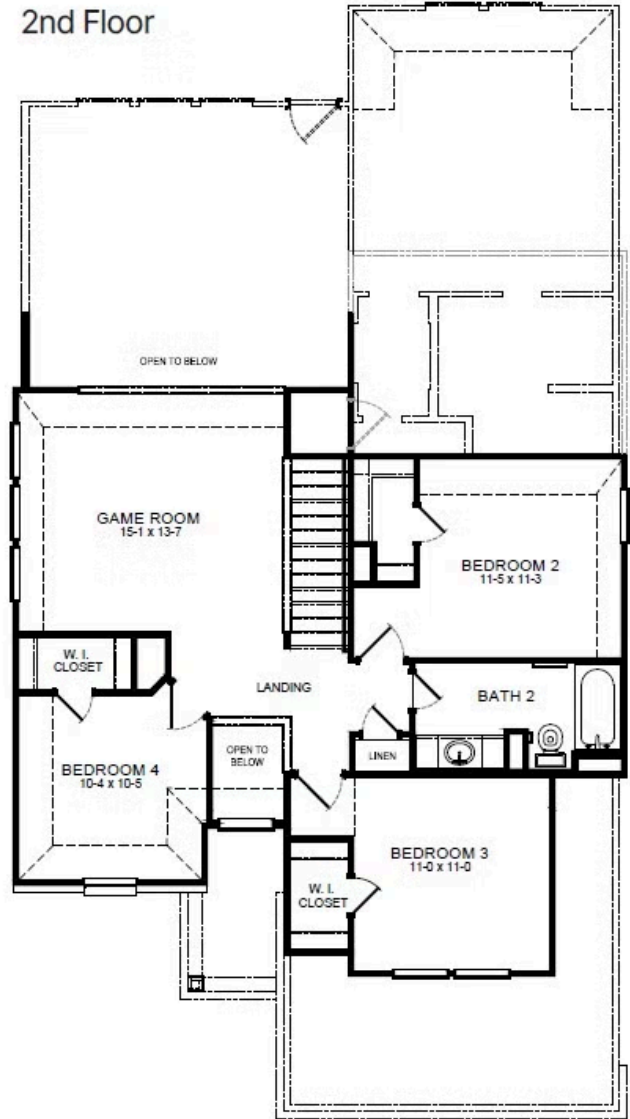

### HOME FEATURES

- 2,366 Sq. Ft.
- 4 Beds
- 2.5 Baths
- 2 Stories
- 2 Garages

The Polk floorplan is an elegant four-bedroom, two-and-a-half bath home with the option for a fifth bedroom or media room. A grand two-story foyer welcomes you, leading to a bright living room with large windows that fill the space with natural light. The open kitchen, featuring a spacious peninsula bar, is both stylish and functional - perfect for entertaining. The oversized owner's suite offers a luxurious retreat with an enormous walk-in closet for ample storage. Choose between two luxury bathroom options to create a spa-like experience. Upstairs, the gameroom provides versatile space to relax and enjoy. An optional study adds flexibility, making the Polk floorplan ideal for families seeking both comfort and functionality.

# POLK FLOORPLAN

1st Floor

2nd Floor