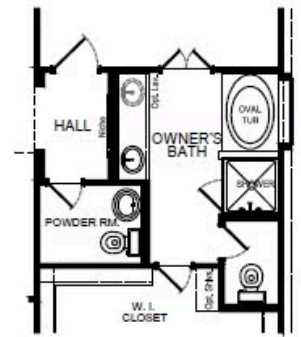

Luxury Bath Option