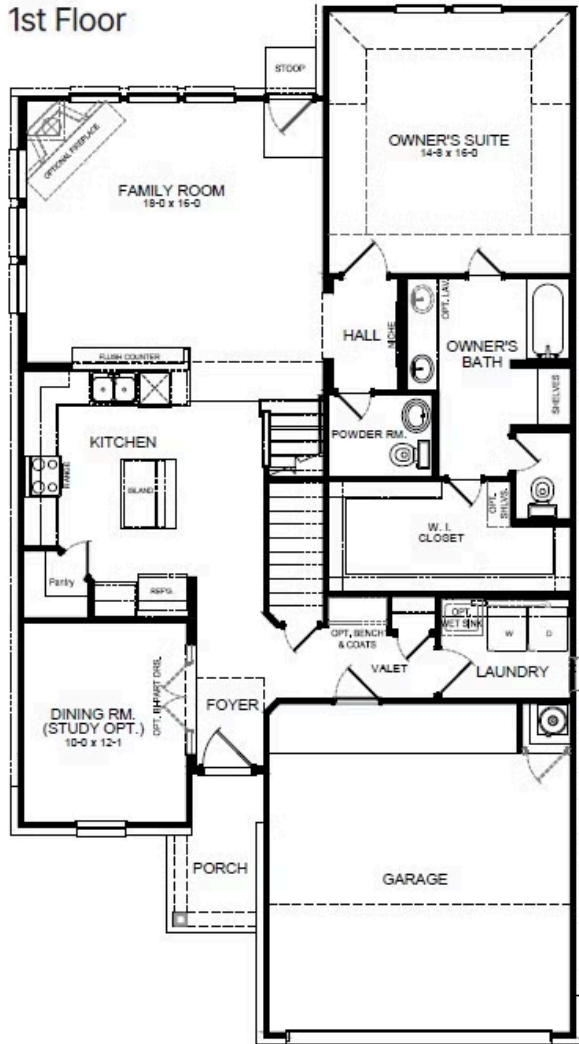

### HOME FEATURES

- 2,366 Sq. Ft.
- 4 Beds
- 2.5 Baths
- 2 Stories
- 2 Garages

The Polk floorplan is an elegant four-bedroom, two-and-a-half bath home with the option for a fifth bedroom or media room. A grand two-story foyer welcomes you, leading to a bright living room with large windows that fill the space with natural light. The open kitchen, featuring a spacious peninsula bar, is both stylish and functional - perfect for entertaining. The oversized owner's suite offers a luxurious retreat with an enormous walk-in closet for ample storage. Choose between two luxury bathroom options to create a spa-like experience. Upstairs, the gameroom provides versatile space to relax and enjoy. An optional study adds flexibility, making the Polk floorplan ideal for families seeking both comfort and functionality.

# POLK FLOORPLAN

1st Floor

2nd Floor