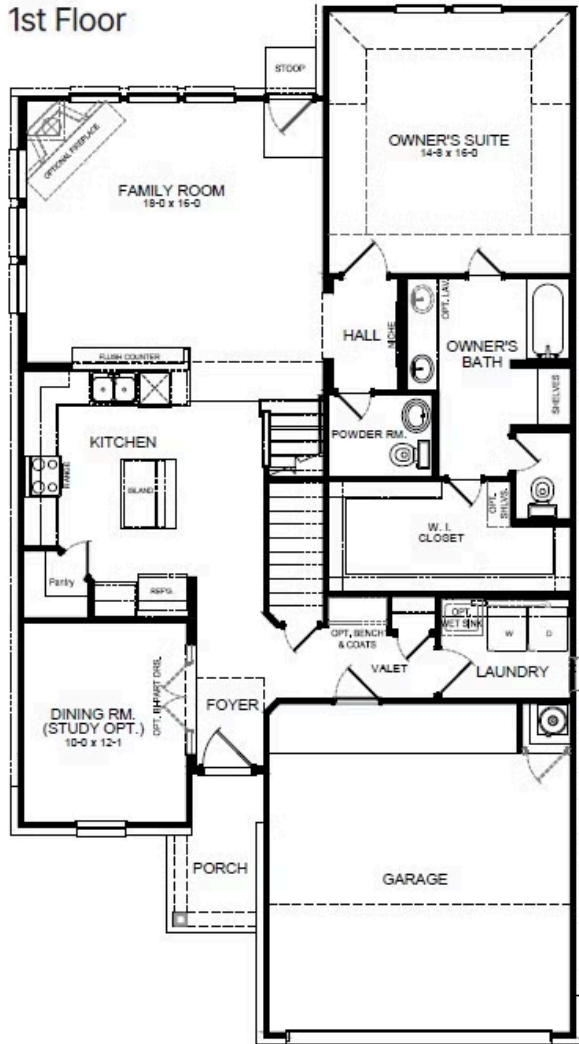

PLAN

Polk

HOME FEATURES

- 2,366 Sq. Ft.
- 4 Bedrooms
- 2 Full Baths
- 1 Half Bath
- 2 Stories
- 2 Garages

The Polk floorplan is an elegant four-bedroom, two-and-a-half bath home with the option for a fifth bedroom or media room. A grand two-story foyer welcomes you, leading to a bright living room with large windows that fill the space with natural light. The open kitchen, featuring a spacious peninsula bar, is both stylish and functional - perfect for entertaining. The oversized owner's suite offers a luxurious retreat with an enormous walk-in closet for ample storage. Upstairs, the gameroom provides versatile space to relax and enjoy. The Polk floorplan is ideal for families seeking both comfort and functionality.

POLK FLOORPLAN

1st Floor

2nd Floor