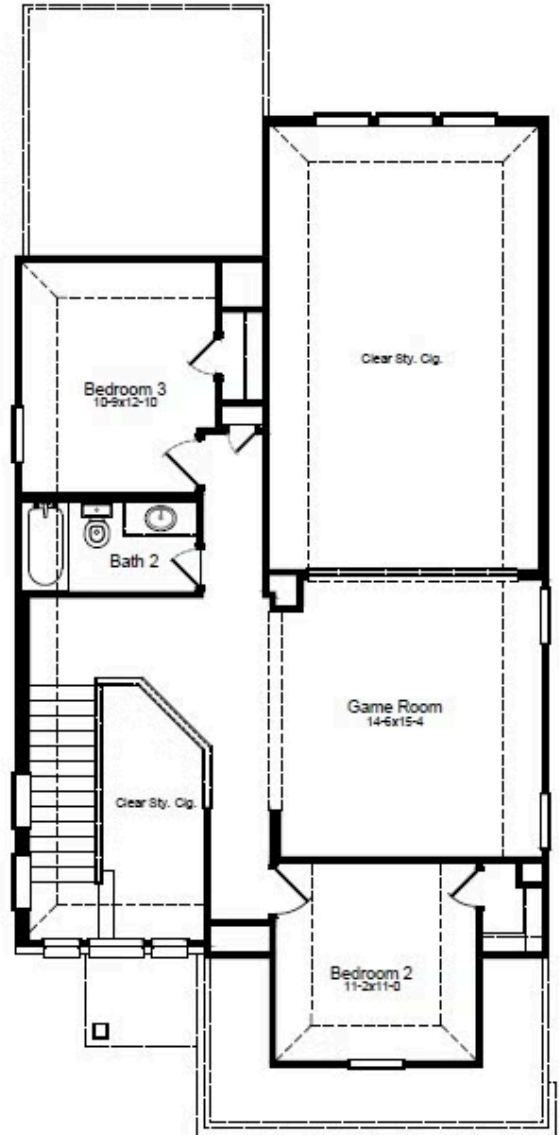

### HOME FEATURES

- 2,026 Sq. Ft.
- 3 Beds
- 2.5 Baths
- 2 Stories
- 2 Garages

The Birch is a thoughtfully designed three-bedroom, two-and-a-half-bathroom home with soaring ceilings that create an open and airy feel throughout the main living spaces. The spacious owner's retreat provides a private escape, with the option to upgrade to a luxury bath for added relaxation. Upstairs, a versatile gameroom creates the ideal space for entertainment, work or play. Extend your living space outdoors with the optional covered patio and enjoy the outdoors year-round. Designed for modern living, the Birch is a home that fits your lifestyle.

# BIRCH FLOORPLAN

1st Floor

2nd Floor