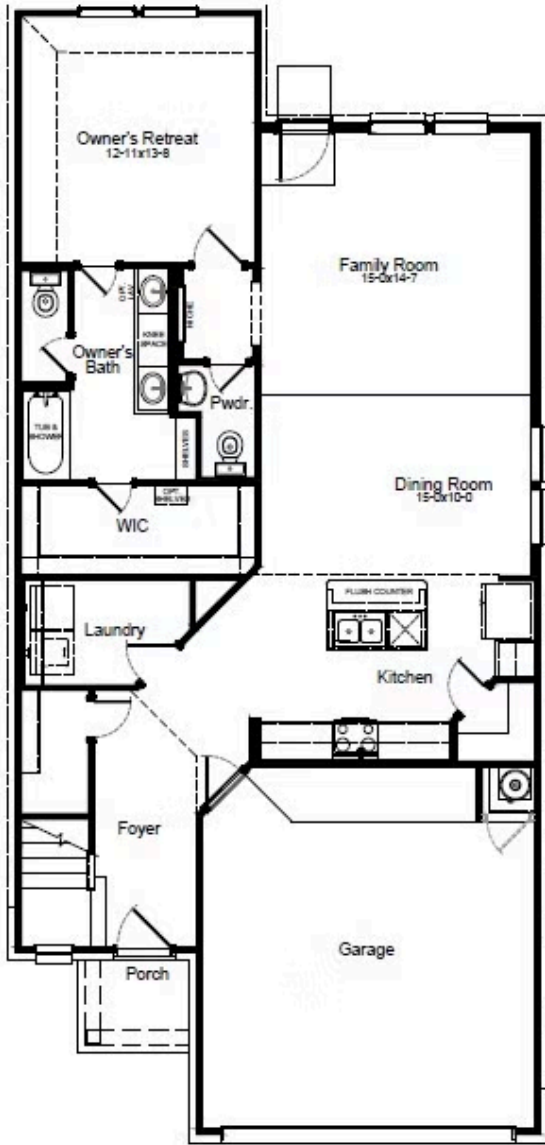

## Birch

THE LANDING, NEW CANEY, TX

Home Starting At

### HOME FEATURES

- 2,026 Sq. Ft.
- 3 Beds
- 2.5 Baths
- 2 Stories
- 2 Garages

The Birch is a thoughtfully designed three-bedroom, two-and-a-half-bathroom home with soaring ceilings that create an open and airy feel throughout the main living spaces. The spacious owner's retreat provides a private escape, with the option to upgrade to a luxury bath for added relaxation. Upstairs, a versatile gameroom creates the ideal space for entertainment, work or play. Extend your living space outdoors with the optional covered patio and enjoy the outdoors year-round. Designed for modern living, the Birch is a home that fits your lifestyle.

# BIRCH FLOORPLAN

1st Floor

2nd Floor