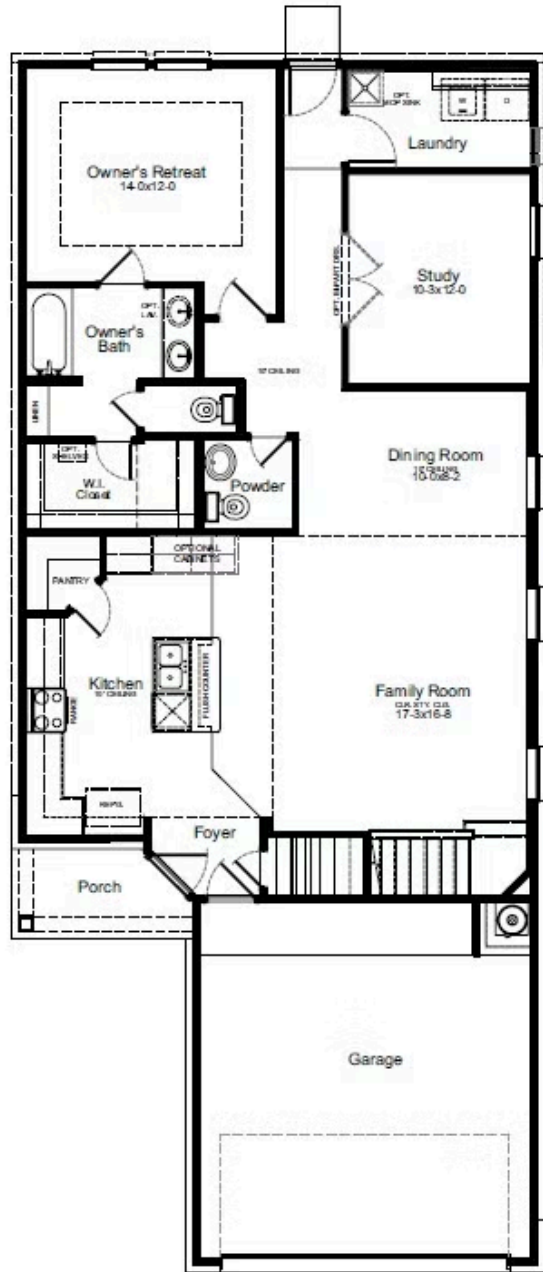

### HOME FEATURES

- 2,416 Sq. Ft.
- 5 - 6 Beds
- 2.5 - 3 Baths
- 2 Stories
- 2 Garages

The Mansfield floorplan, designed with 2,416 square feet of space, offers a unique blend of comfort and style, perfect for modern living. This home features an inviting entrance that seamlessly connects to the spacious family room and kitchen for memorable gatherings. With five bedrooms, including an owner's suite with a walk-in closet and a luxurious bath, privacy and comfort are paramount. Additional highlights include a versatile study, a spacious laundry room, and a covered patio, perfect for outdoor enjoyment. The Mansfield is a testament to quality craftsmanship, blending functionality with elegance to create a space that feels like home.

# MANSFIELD FLOORPLAN

1st Floor

2nd Floor

## Options

Covered Patio

Expanded Covered Patio

Bath 3  
ILO Powder

Bedroom 6  
ILO Study

Luxury Bath Option