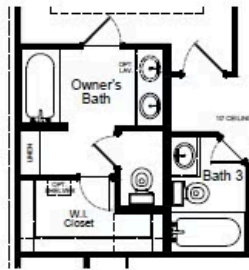

### HOME FEATURES

- 2,416 Sq. Ft.
- 5 - 6 Beds
- 2.5 - 3 Baths
- 2 Stories
- 2 Garages

The Mansfield floorplan, designed with 2,416 square feet of space, offers a unique blend of comfort and style, perfect for modern living. This home features an inviting entrance that seamlessly connects to the spacious family room and kitchen for memorable gatherings. With five bedrooms, including an owner's suite with a walk-in closet and a luxurious bath, privacy and comfort are paramount. Additional highlights include a versatile study, a spacious laundry room, and a covered patio, perfect for outdoor enjoyment. The Mansfield is a testament to quality craftsmanship, blending functionality with elegance to create a space that feels like home.

# MANSFIELD FLOORPLAN

1st Floor

2nd Floor

## Options

Covered Patio

Expanded Covered Patio

Bath 3  
ILO Powder

Bedroom 6  
ILO Study

Luxury Bath Option