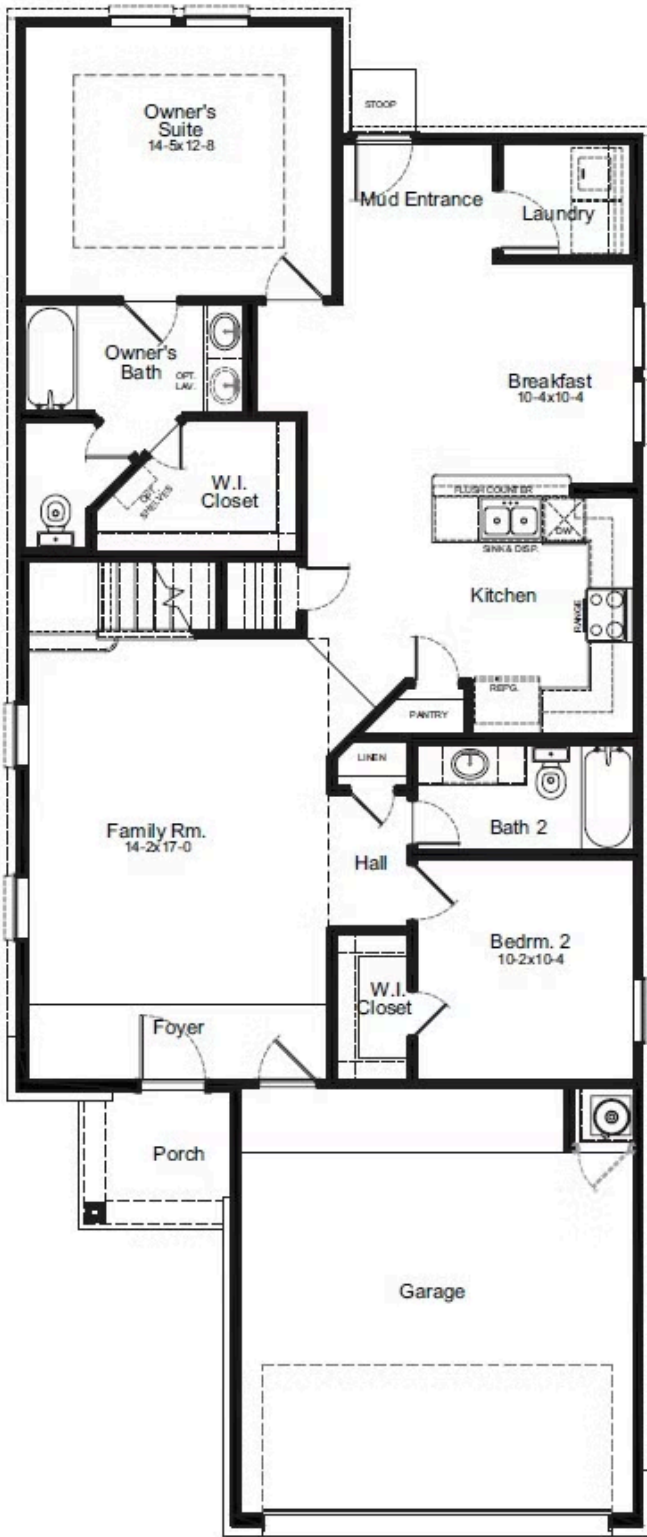

## PLAN

Telluride

## HOME FEATURES

- 1,997 Sq. Ft.
- 4 Bedrooms
- 3 Full Baths
- 2 Stories
- 2 Garages

Introducing the stunning Telluride model home for sale, designed to impress with exceptional upgrades. The first floor features a well-designed, open layout, with spacious living, kitchen, and dining rooms at the heart of the home. The enhanced owner's bath provides a serene retreat, while a versatile second bedroom serves as a guest room, home office, or playroom. The kitchen is upgraded with 42" upper cabinets, adding both style and functionality.

Moving upstairs, you'll discover a dedicated gameroom, perfect for entertainment and leisure activities, along with upgraded iron railings that add a touch of elegance. This thoughtfully designed layout seamlessly blends comfort and versatility, making it the ideal home for relaxation and connection. Don't miss the opportunity to make this remarkable model home yours!

# TELLURIDE FLOORPLAN

First Floor

Second Floor