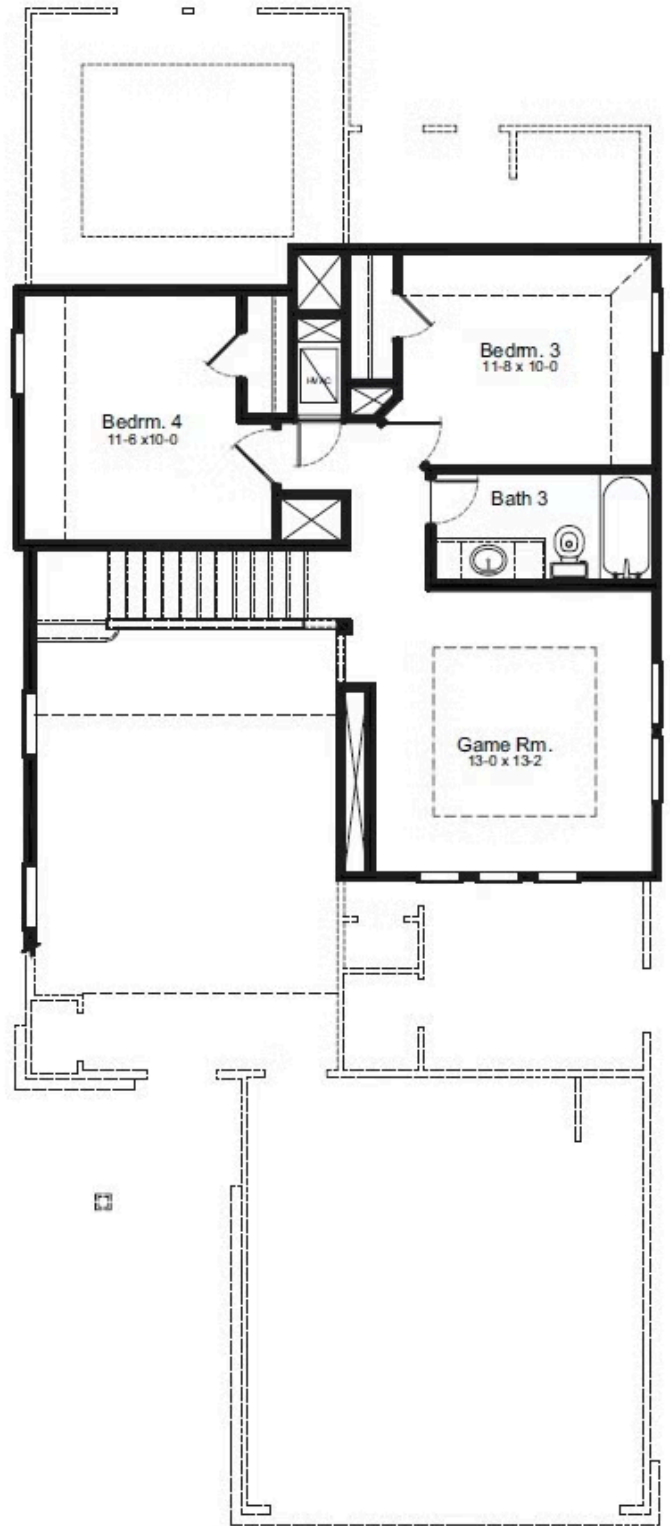

## PLAN

Telluride

## HOME FEATURES

- 1,997 Sq. Ft.
- 4 Bedrooms
- 3 Full Baths
- 2 Stories
- 2 Garages

Introducing the stunning Telluride model home for sale, designed to impress with exceptional upgrades. The first floor features a well-designed, open layout, with spacious living, kitchen, and dining rooms at the heart of the home. The enhanced owner's bath provides a serene retreat, while a versatile second bedroom serves as a guest room, home office, or playroom. The kitchen is upgraded with 42" upper cabinets, adding both style and functionality.

# TELLURIDE FLOORPLAN

First Floor

Second Floor