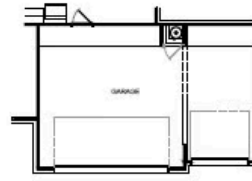

## HOME FEATURES

- 1,910 Sq. Ft.
- 4 Bedrooms
- 2 Full Baths
- 1 Stories
- 2 Garages

The Carter is a flexible and spacious four-bedroom, two-bathroom home designed to fit your lifestyle. The open layout offers a seamless flow with options to add an extended dining room and a cozy fireplace for extra charm. The generous owner's suite features a large walk-in closet and a luxurious feel. Need a home office? The fourth bedroom can easily be used as a study. Enjoy your outdoor living area with a covered patio. With so many ways to make it your own, the Carter is the perfect home for today's modern family.

# CARTER 1ST FLOOR

# CARTER OPTIONS

Covered Patio

Expanded Covered Patio

3 Car Garage Option

Owner's Bay Option

Luxury Closet Option

Luxury Bath Option

Extended Dining Room Option