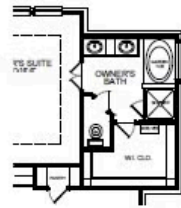

Carter

HOME FEATURES

- 1,910 Sq. Ft.
- 4 Bedrooms
- 2 Full Baths
- 1 Stories
- 2 Garages

The Carter is a flexible and spacious four-bedroom, two-bathroom home designed to fit your lifestyle. The open layout offers a seamless flow with options to add an extended dining room and a cozy fireplace for extra charm. The generous owner's suite features a large walk-in closet, with optional upgrades like a bay window, luxury bath and luxury closet layout. Need a home office? The fourth bedroom can easily be built as a study. Personalize your outdoor living with two covered patio options, and for added convenience and storage, choose the three-car garage option. With so many ways to make it your own, the Carter is the perfect home for today's modern family.

CARTER 1ST FLOOR

CARTER OPTIONS

Covered Patio

Expanded Covered Patio

3 Car Garage Option

Owner's Bay Option

Luxury Closet Option

Luxury Bath Option

Extended Dining Room Option