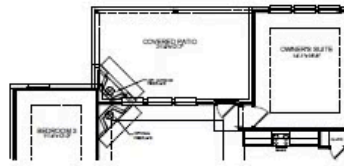

Expanded Covered Patio