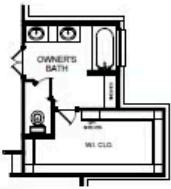

## HOME FEATURES

- 1,910 Sq. Ft.
- 4 Bedrooms
- 2 Full Baths
- 1 Stories
- 2 Garages

The Carter is a flexible and spacious four-bedroom, two-bathroom home designed to fit your lifestyle. The open layout offers a seamless flow with options to add an extended dining room and a cozy fireplace for extra charm. The generous owner's suite features a large walk-in closet and a luxurious feel. Need a home office? The fourth bedroom can easily be used as a study. Enjoy your outdoor living area with a covered patio. With so many ways to make it your own, the Carter is the perfect home for today's modern family.

# CARTER 1ST FLOOR

# CARTER OPTIONS

Covered Patio

Expanded Covered Patio

3 Car Garage Option

Owner's Bay Option

Luxury Closet Option

Luxury Bath Option

Extended Dining Room Option