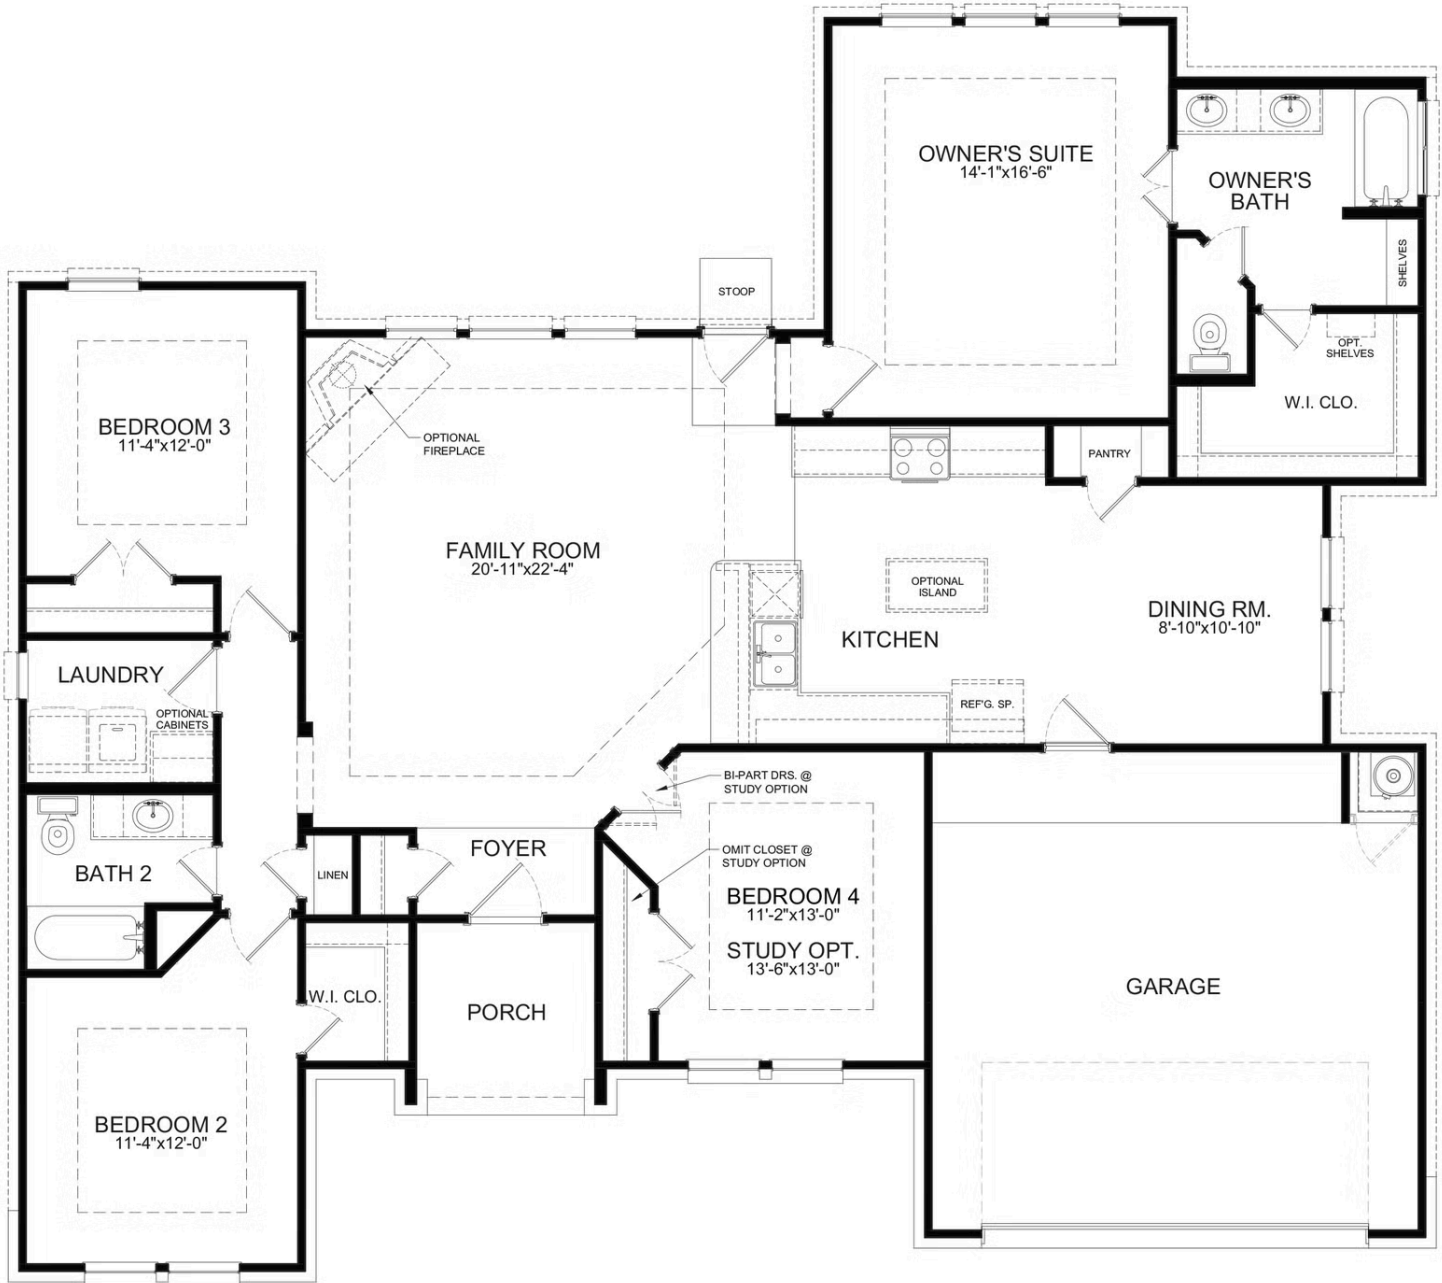

## PLAN

Carter

## HOME FEATURES

- 1,910 Sq. Ft.
- 4 Bedrooms
- 2 Full Baths
- 1 Stories
- 2 Garages

The Carter is a flexible and spacious four-bedroom, two-bathroom home designed to fit your lifestyle. The open layout offers a seamless flow with options to add an extended dining room and a cozy fireplace for extra charm. The generous owner's suite features a large walk-in closet and a luxurious feel. Need a home office? The fourth bedroom can easily be used as a study. Enjoy your outdoor living area with a covered patio. With so many ways to make it your own, the Carter is the perfect home for today's modern family.

# CARTER 1ST FLOOR