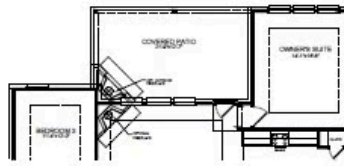

Carter

HOME FEATURES

- 1,910 Sq. Ft.
- 4 Bedrooms
- 2 Full Baths
- 1 Stories
- 2 Garages

The Carter is a flexible and spacious four-bedroom, two-bathroom home designed to fit your lifestyle. The open layout offers a seamless flow with options to add an extended dining room and a cozy fireplace for extra charm. The generous owner's suite features a large walk-in closet, with optional upgrades like a bay window, luxury bath and luxury closet layout. Need a home office? The fourth bedroom can easily be built as a study. Personalize your outdoor living with two covered patio options, and for added convenience and storage, choose the three-car garage option. With so many ways to make it your own, the Carter is the perfect home for today's modern family.

CARTER 1ST FLOOR

CARTER OPTIONS

Covered Patio

Expanded Covered Patio

3 Car Garage Option

Owner's Bay Option

Luxury Closet Option

Luxury Bath Option