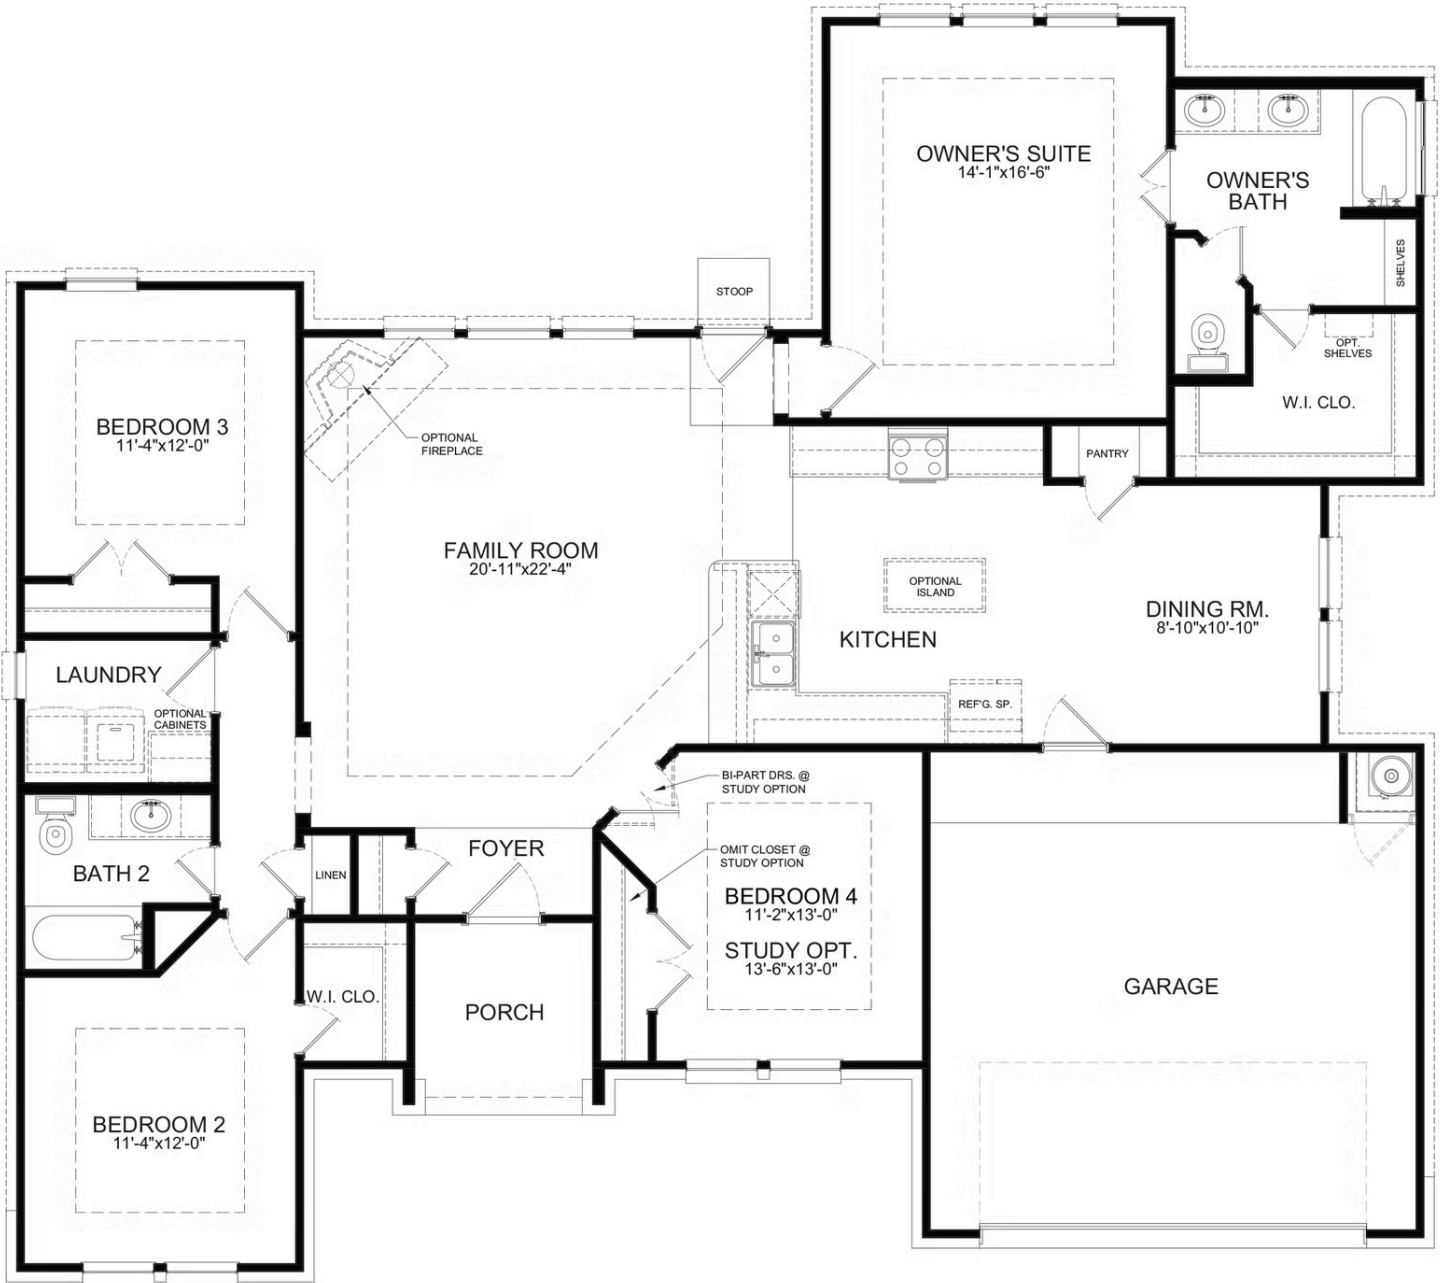

Carter

HOME FEATURES

- 1,910 Sq. Ft.
- 4 Bedrooms
- 2 Full Baths
- 1 Stories
- 2 Garages

The Carter is a flexible and spacious four-bedroom, two-bathroom home designed to fit your lifestyle. The open layout offers a seamless flow with options to add an extended dining room and a cozy fireplace for extra charm. The generous owner's suite features a large walk-in closet, with optional upgrades like a bay window, luxury bath and luxury closet layout. Need a home office? The fourth bedroom can easily be built as a study. Personalize your outdoor living with two covered patio options, and for added convenience and storage, choose the three-car garage option. With so many ways to make it your own, the Carter is the perfect home for today's modern family.

CARTER 1ST FLOOR

CARTER OPTIONS

Covered Patio

Expanded Covered Patio

3 Car Garage Option

Owner's Bay Option

Luxury Closet Option

Luxury Bath Option

Extended Dining Room Option