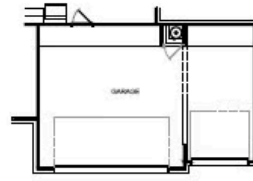

Carter

HOME FEATURES

- 1,910 Sq. Ft.
- 4 Bedrooms
- 2 Full Baths
- 1 Stories
- 2 Garages

The Carter is a flexible and spacious four-bedroom, two-bathroom home designed to fit your lifestyle. The open layout offers a seamless flow with options to add an extended dining room and a cozy fireplace for extra charm. The generous owner's suite features a large walk-in closet, with optional upgrades like a bay window, luxury bath and luxury closet layout. Need a home office? The fourth bedroom can easily be built as a study. Personalize your outdoor living with two covered patio options, and for added convenience and storage, choose the three-car garage option. With so many ways to make it your own, the Carter is the perfect home for today's modern family.

CARTER 1ST FLOOR

CARTER OPTIONS

Covered Patio

Expanded Covered Patio

3 Car Garage Option

Owner's Bay Option

Luxury Closet Option

Luxury Bath Option

Extended Dining Room Option