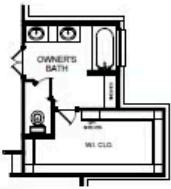

Luxury Closet Option