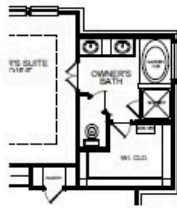

## HOME FEATURES

- 1,910 Sq. Ft.
- 4 Bedrooms
- 2 Full Baths
- 1 Stories
- 2 Garages

The Carter is a flexible and spacious four-bedroom, two-bathroom home designed to fit your lifestyle. The open layout offers a seamless flow with options to add an extended dining room and a cozy fireplace for extra charm. The generous owner's suite features a large walk-in closet and a luxurious feel. Need a home office? The fourth bedroom can easily be used as a study. Enjoy your outdoor living area with a covered patio. With so many ways to make it your own, the Carter is the perfect home for today's modern family.

# CARTER 1ST FLOOR

# CARTER OPTIONS

Covered Patio

Expanded Covered Patio

3 Car Garage Option

Owner's Bay Option

Luxury Closet Option

Luxury Bath Option

Extended Dining Room Option