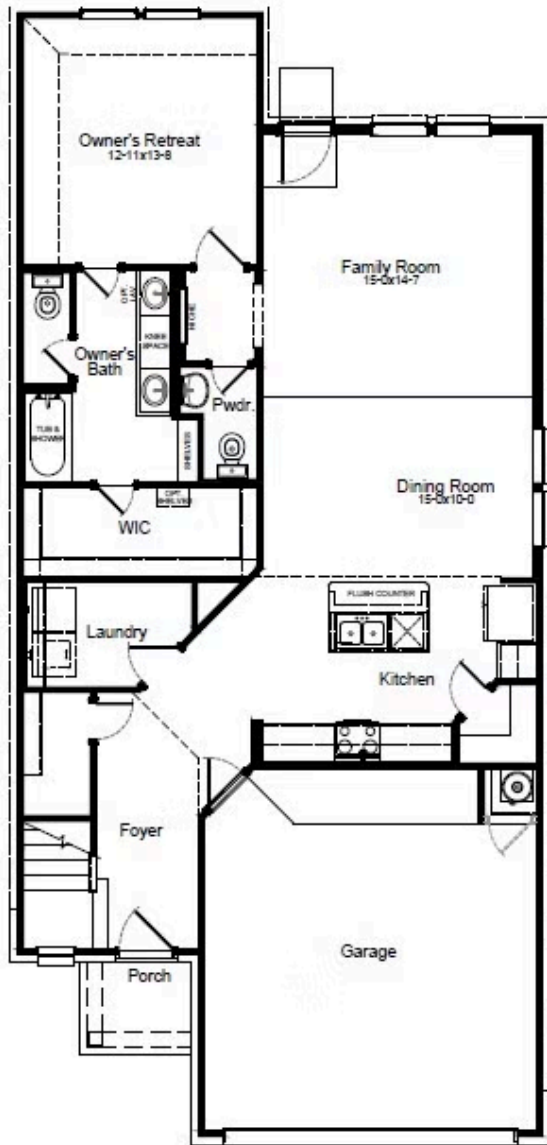

# \$315,990

[FirstAmericaHomes.com](https://www.FirstAmericaHomes.com)

[#FAHBuiltDifferent](https://twitter.com/FAHBuiltDifferent)

[@firstamericahomes](https://www.instagram.com/firstamericahomes)

### HOME FEATURES

- 2,026 Sq. Ft.
- 3 Beds
- 2.5 Baths
- 2 Stories
- 2 Garages

The Birch is a thoughtfully designed three-bedroom, two-and-a-half-bathroom home with soaring ceilings that create an open and airy feel throughout the main living spaces. The spacious owner's retreat provides a private escape, with the option to upgrade to a luxury bath for added relaxation. Upstairs, a versatile gameroom creates the ideal space for entertainment, work or play. Extend your living space outdoors with the optional covered patio and enjoy the outdoors year-round. Designed for modern living, the Birch is a home that fits your lifestyle.

# BIRCH FLOORPLAN

1st Floor

2nd Floor