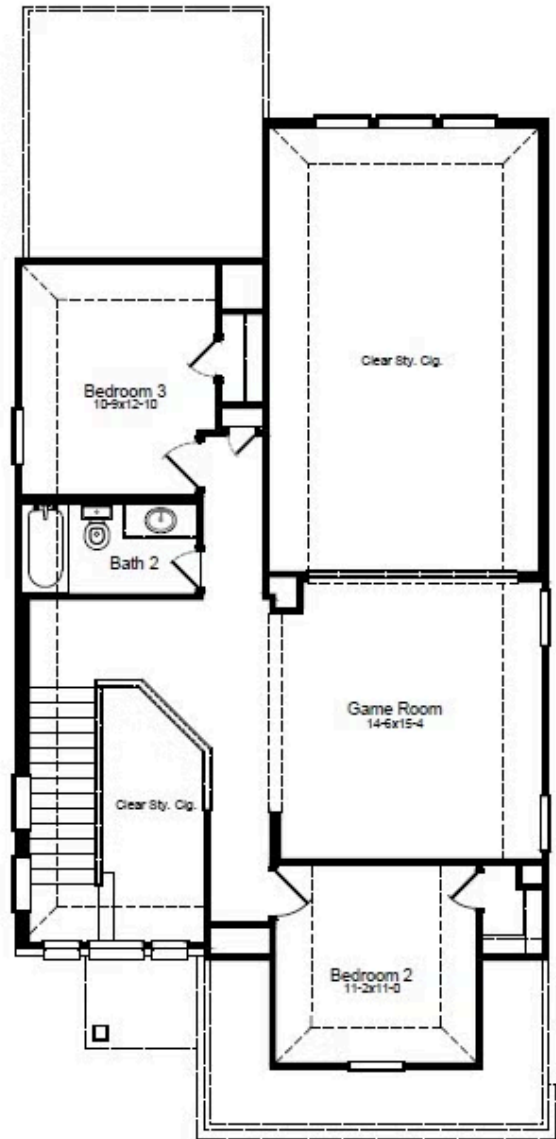

### HOME FEATURES

- 2,026 Sq. Ft.
- 3 Beds
- 2.5 Baths
- 2 Stories
- 2 Garages

The Birch is a thoughtfully designed three-bedroom, two-and-a-half-bathroom home with soaring ceilings that create an open and airy feel throughout the main living spaces. The spacious owner's retreat provides a private escape, with the option to upgrade to a luxury bath for added relaxation. Upstairs, a versatile gameroom creates the ideal space for entertainment, work or play. Extend your living space outdoors with the optional covered patio and enjoy the outdoors year-round. Designed for modern living, the Birch is a home that fits your lifestyle.

# BIRCH FLOORPLAN

1st Floor

2nd Floor