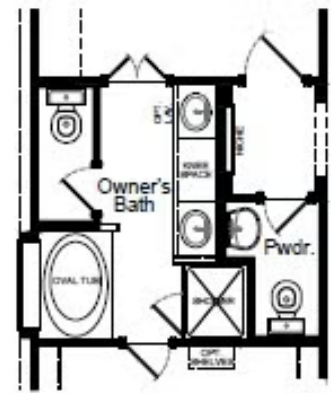

Luxury Bath Option