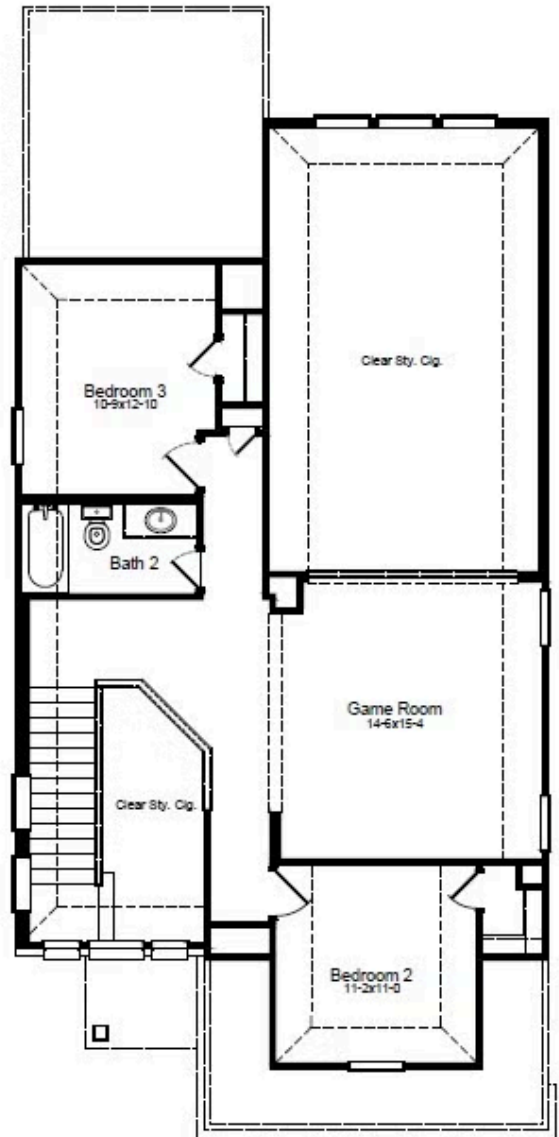

### HOME FEATURES

- 2,026 Sq. Ft.
- 3 Beds
- 2.5 Baths
- 2 Stories
- 2 Garages

The Birch is a thoughtfully designed three-bedroom, two-and-a-half-bathroom home with soaring ceilings that create an open and airy feel throughout the main living spaces. The spacious owner's retreat provides a private escape, with the option to upgrade to a luxury bath for added relaxation. Upstairs, a versatile gameroom creates the ideal space for entertainment, work or play. Extend your living space outdoors with the optional covered patio and enjoy the outdoors year-round. Designed for modern living, the Birch is a home that fits your lifestyle.

# BIRCH FLOORPLAN

1st Floor

2nd Floor