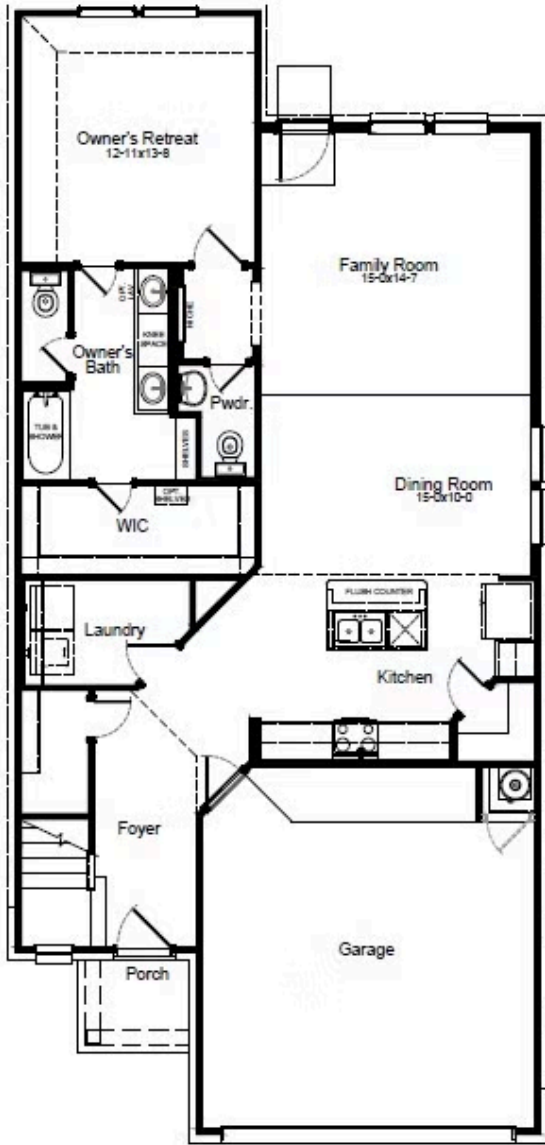

### HOME FEATURES

- 2,026 Sq. Ft.
- 3 Beds
- 2.5 Baths
- 2 Stories
- 2 Garages

The Birch is a thoughtfully designed three-bedroom, two-and-a-half-bathroom home with soaring ceilings that create an open and airy feel throughout the main living spaces. The spacious owner's retreat provides a private escape, with the option to upgrade to a luxury bath for added relaxation. Upstairs, a versatile gameroom creates the ideal space for entertainment, work or play. Extend your living space outdoors with the optional covered patio and enjoy the outdoors year-round. Designed for modern living, the Birch is a home that fits your lifestyle.

# BIRCH FLOORPLAN

1st Floor

2nd Floor