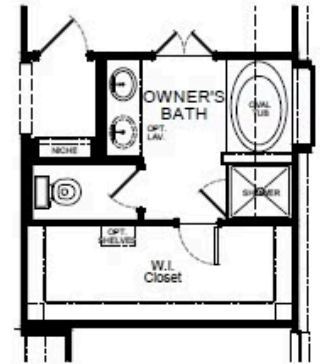

[@firstamericahomes](https://www.instagram.com/firstamericahomes)

HOME FEATURES

- 2,125 Sq. Ft.
- 4 Beds
- 3 Baths
- 2 Stories
- 2 Garages

The Linden is a spacious and versatile 4-bedroom, 3-bathroom home designed for modern living. The open-concept downstairs layout seamlessly connects the kitchen, dining and living areas, creating the perfect space for gathering and entertaining. The large owner's retreat features a walk-in closet and the option for a luxury bath with a garden tub and oversized shower. Upstairs, a generous gameroom provides extra space for fun and relaxation, while the fourth bedroom can easily serve as a home office. Step outside and enjoy the outdoors with two covered patio options. The Linden offers the perfect combination of space, style and flexibility.

LINDEN FLOORPLAN

1st Floor

2nd Floor

LINDEN OPTIONS

Covered Patio

Expanded Covered Patio

Luxury Bath Option