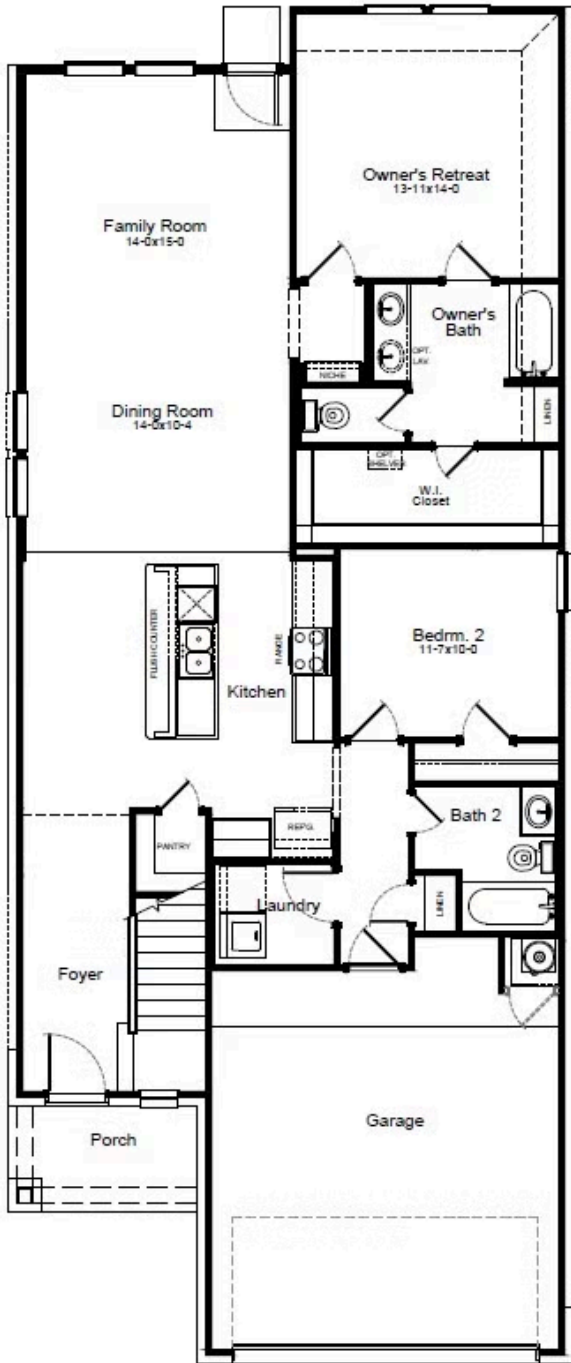

2306 Pink Pearl Drive
SAN ANTONIO, TX 78224

Priced At
\$359,990

[FirstAmericaHomes.com](https://www.FirstAmericaHomes.com)

[#FAHBuiltDifferent](https://twitter.com/FAHBuiltDifferent)

[@firstamericahomes](https://www.instagram.com/firstamericahomes)

PLAN

Linden

HOME FEATURES

- 2,125 Sq. Ft.
- 4 Bedrooms
- 3 Full Baths
- 2 Stories
- 2 Garages

The Linden is a spacious and versatile 4-bedroom, 3-bathroom home designed for modern living. The open-concept downstairs layout seamlessly connects the kitchen, dining and living areas, creating the perfect space for gathering and entertaining. The large owner's retreat features a walk-in closet. Upstairs, a generous gameroom provides extra space for fun and relaxation, while the fourth bedroom can easily serve as a home office. Step outside and enjoy the outdoors with a covered patio. The Linden offers the perfect combination of space, style and flexibility.

LINDEN FLOORPLAN

1st Floor

2nd Floor

LINDEN OPTIONS

Covered Patio

Expanded Covered Patio

Luxury Bath Option