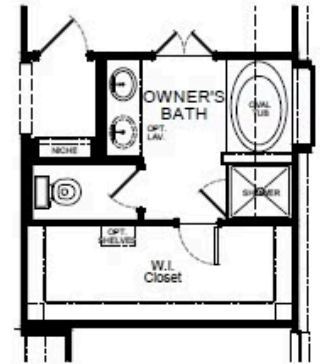

PLAN

Linden

HOME FEATURES

- 2,125 Sq. Ft.
- 4 Bedrooms
- 3 Full Baths
- 2 Stories
- 2 Garages

The Linden is a spacious and versatile 4-bedroom, 3-bathroom home designed for modern living. The open-concept downstairs layout seamlessly connects the kitchen, dining and living areas, creating the perfect space for gathering and entertaining. The large owner's retreat features a walk-in closet. Upstairs, a generous gameroom provides extra space for fun and relaxation, while the fourth bedroom can easily serve as a home office. Step outside and enjoy the outdoors with a covered patio. The Linden offers the perfect combination of space, style and flexibility.

LINDEN FLOORPLAN

1st Floor

2nd Floor

LINDEN OPTIONS

Covered Patio

Expanded Covered Patio

Luxury Bath Option