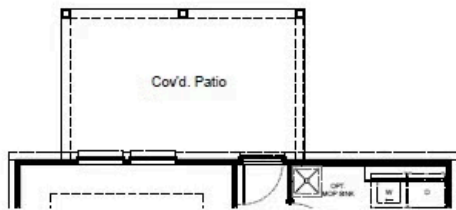

### HOME FEATURES

- 2,416 Sq. Ft.
- 5 Bedrooms
- 2 Full Baths
- 1 Half Bath
- 2 Stories
- 2 Garages

The Mansfield floorplan, designed with 2,416 square feet of space, offers a unique blend of comfort and style, perfect for modern living. This home features an inviting entrance that seamlessly connects to the spacious family room and kitchen for memorable gatherings. With five bedrooms, including an owner's suite with a walk-in closet and a luxurious bath, privacy and comfort are paramount. Additional highlights include a versatile study, a spacious laundry room, and a covered patio, perfect for outdoor enjoyment. The Mansfield is a testament to quality craftsmanship, blending functionality with elegance to create a space that feels like home.

## Options

Covered Patio

Expanded Covered Patio

Bath 3  
ILO Powder

Bedroom 6  
ILO Study

Luxury Bath Option