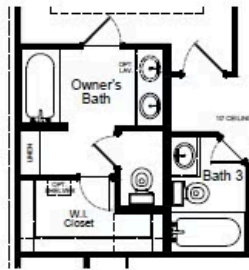

### HOME FEATURES

- 2,416 Sq. Ft.
- 5 Bedrooms
- 2 Full Baths
- 1 Half Bath
- 2 Stories
- 2 Garages

The Mansfield floorplan, designed with 2,416 square feet of space, offers a unique blend of comfort and style, perfect for modern living. This home features an inviting entrance that seamlessly connects to the spacious family room and kitchen for memorable gatherings. With five bedrooms, including an owner's suite with a walk-in closet and a luxurious bath, privacy and comfort are paramount. Additional highlights include a versatile study, a spacious laundry room, and a covered patio, perfect for outdoor enjoyment. The Mansfield is a testament to quality craftsmanship, blending functionality with elegance to create a space that feels like home.

## Options

Covered Patio

Expanded Covered Patio

Bath 3  
ILO Powder

Bedroom 6  
ILO Study

Luxury Bath Option