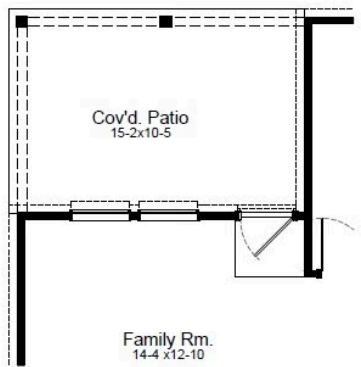

Expanded Covered Patio