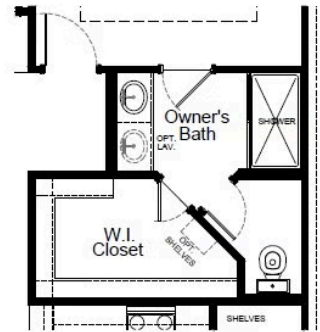

Super Shower Option

All information contained in this marketing material, including but not limited to pricing, availability, features, dimensions, specifications, drawings, maps, photographs, renderings, and other content, is provided for general informational purposes only and is subject to change without notice. While reasonable efforts have been made to ensure accuracy, First America Homes makes no warranties or representations, express or implied, as to the completeness, accuracy, or reliability of the information presented. First America Homes reserves the right, in its sole discretion and without prior notice, to modify, revise, or withdraw any information, plans, designs, pricing, or availability at any time. This material does not constitute a contract, offer, or promise and should not be relied upon as such. All sales are subject to the terms and conditions of the applicable purchase agreement. Void where prohibited by law.

Updated 06/22/2026