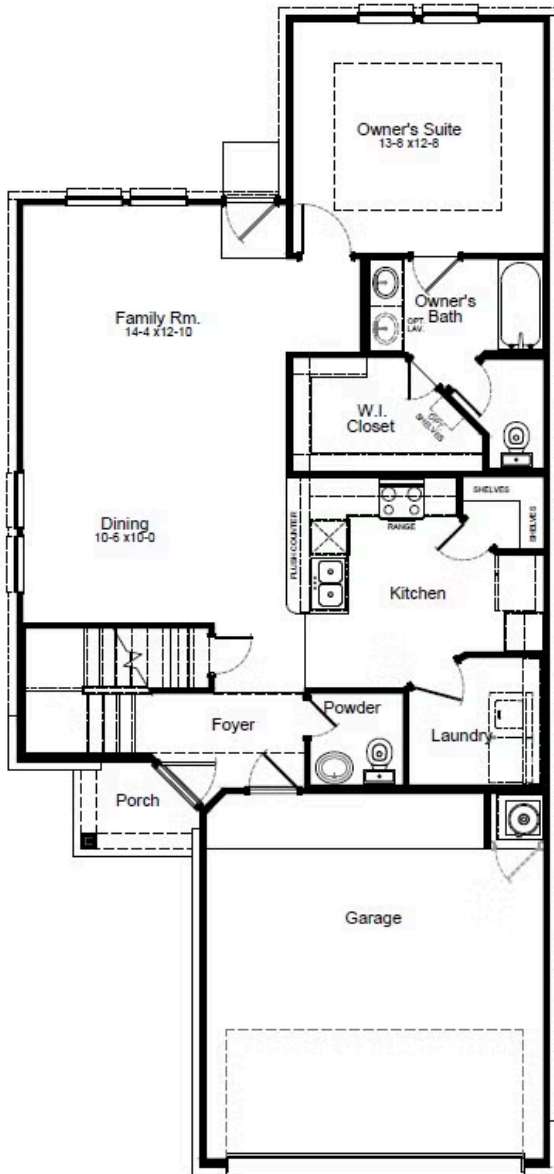

### HOME FEATURES

- 1,857 Sq. Ft.
- 4 Beds
- 2.5 Baths
- 2 Stories
- 2 Garages

The Vail floorplan is a stylish and functional four-bedroom, two-and-a-half bath home. The open living and dining areas seamlessly flow into the kitchen, creating a welcoming atmosphere for gatherings. The generously sized owner's suite features an ensuite bathroom for a private retreat, while the upstairs gameroom offers additional space for recreation and relaxation. Personalize your Vail home with optional upgrades, such as a covered back patio or an expanded patio for even more space to entertain. Enhance the owner's bathroom with a walk-in shower, making this floorplan both practical and luxurious.

# VAIL FLOORPLAN

## 1st Floor

## 2nd Floor