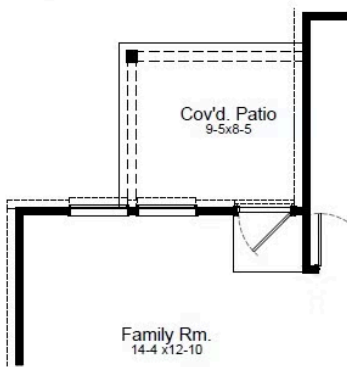

VAIL OPTIONS

Options

Covered Patio