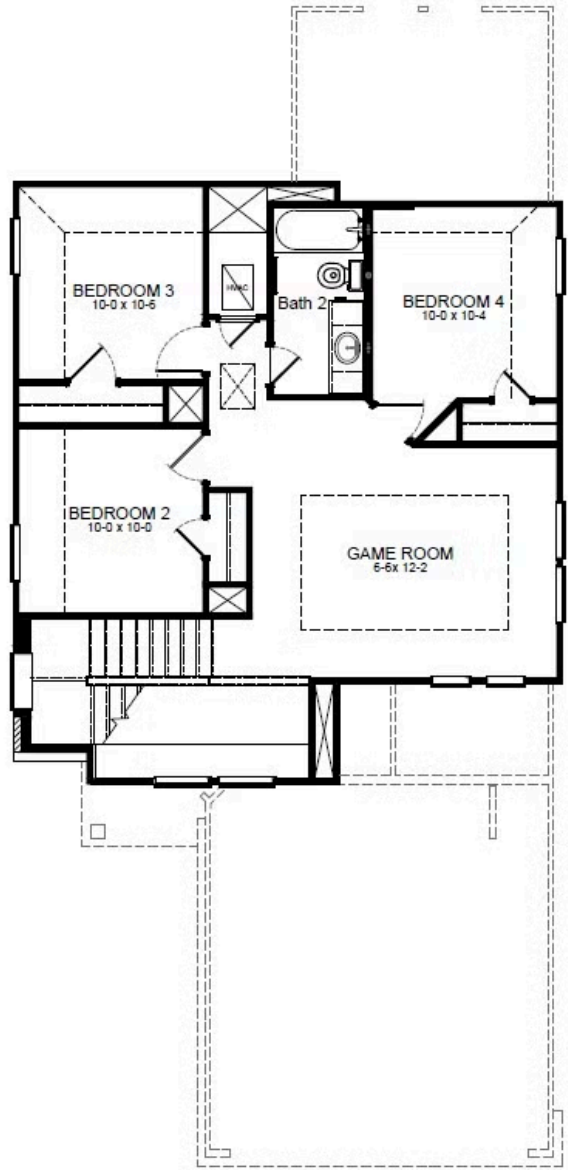

### HOME FEATURES

- 1,857 Sq. Ft.
- 4 Beds
- 2.5 Baths
- 2 Stories
- 2 Garages

The Vail floorplan is a stylish and functional four-bedroom, two-and-a-half bath home. The open living and dining areas seamlessly flow into the kitchen, creating a welcoming atmosphere for gatherings. The generously sized owner's suite features an ensuite bathroom for a private retreat, while the upstairs gameroom offers additional space for recreation and relaxation. Personalize your Vail home with optional upgrades, such as a covered back patio or an expanded patio for even more space to entertain. Enhance the owner's bathroom with a walk-in shower, making this floorplan both practical and luxurious.

# VAIL FLOORPLAN

## 1st Floor

## 2nd Floor