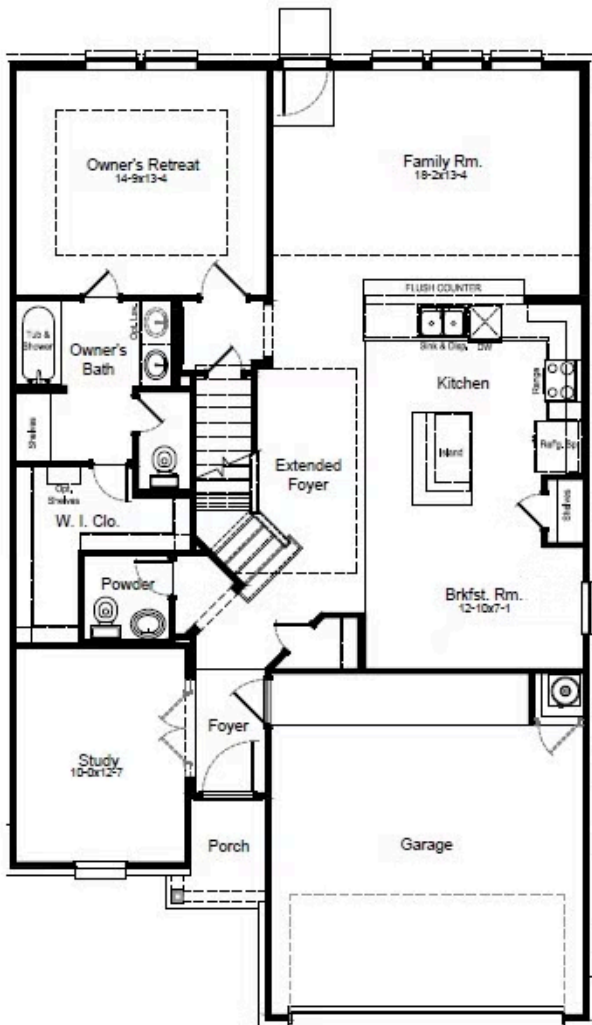

124 Emily Estate
SAN ANTONIO, TX 78253

Priced At
\$437,990

FirstAmericaHomes.com

#FAHBuiltDifferent

@firstamericahomes

PLAN

Hamilton

HOME FEATURES

- 2,656 Sq. Ft.
- 5 Bedrooms
- 3 Full Baths
- 1 Half Bath
- 2 Stories
- 2 Garages

The Hamilton is a gorgeous floorplan boasting five bedrooms and three-and-a-half bathrooms with a study. As you step inside, you'll be greeted by a grand foyer, followed by the study and a convenient powder bath. The spacious living area offers plenty of room for relaxation and entertainment. The well-appointed kitchen and adjacent breakfast area provide a perfect space for preparing meals and enjoying quality time with loved ones. The owner's suite, thoughtfully located at the back of the house, offers a tranquil retreat. Upstairs, you'll discover a gameroom and four bedrooms with large closets. Enjoy the outdoors with a covered patio.

HAMILTON FLOORPLAN A-C

1st Floor

2nd Floor

HAMILTON OPTIONS

Covered Patio

2 1/2 Car Garage

Expanded Covered Patio

Bedroom 6
ILO Study