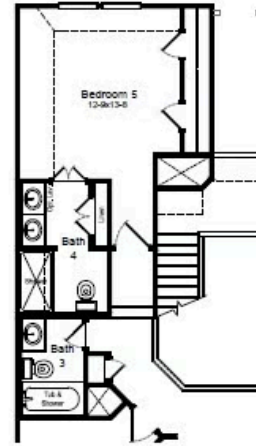

- 2,656 Sq. Ft.
- 5 Bedrooms
- 3 Full Baths
- 1 Half Bath
- 2 Stories
- 2 Garages

The Hamilton is a gorgeous floorplan boasting five bedrooms and three-and-a-half bathrooms with a study. As you step inside, you'll be greeted by a grand foyer, followed by the study and a convenient powder bath. The spacious living area offers plenty of room for relaxation and entertainment. The well-appointed kitchen and adjacent breakfast area provide a perfect space for preparing meals and enjoying quality time with loved ones. The owner's suite, thoughtfully located at the back of the house, offers a tranquil retreat. Upstairs, you'll discover a gameroom and four bedrooms with large closets. Enjoy the outdoors with a covered patio.

HAMILTON FLOORPLAN A-C

1st Floor

2nd Floor

HAMILTON OPTIONS

Covered Patio

2 1/2 Car Garage

Expanded Covered Patio

Bedroom 6
ILO Study