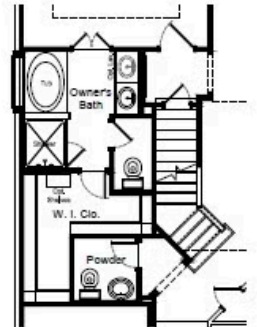

- 2,656 Sq. Ft.
- 5 Bedrooms
- 3 Full Baths
- 1 Half Bath
- 2 Stories
- 2 Garages

The Hamilton is a gorgeous floorplan boasting five bedrooms and three-and-a-half bathrooms with a study. As you step inside, you'll be greeted by a grand foyer, followed by the study and a convenient powder bath. The spacious living area offers plenty of room for relaxation and entertainment. The well-appointed kitchen and adjacent breakfast area provide a perfect space for preparing meals and enjoying quality time with loved ones. The owner's suite, thoughtfully located at the back of the house, offers a tranquil retreat. Upstairs, you'll discover a gameroom and four bedrooms with large closets. Enjoy the outdoors with a covered patio.

HAMILTON FLOORPLAN A-C

1st Floor

2nd Floor

HAMILTON OPTIONS

Covered Patio

2 1/2 Car Garage

Expanded Covered Patio

Bedroom 6
ILO Study

2nd Owners
Retreat Option

Luxury Bath
Option