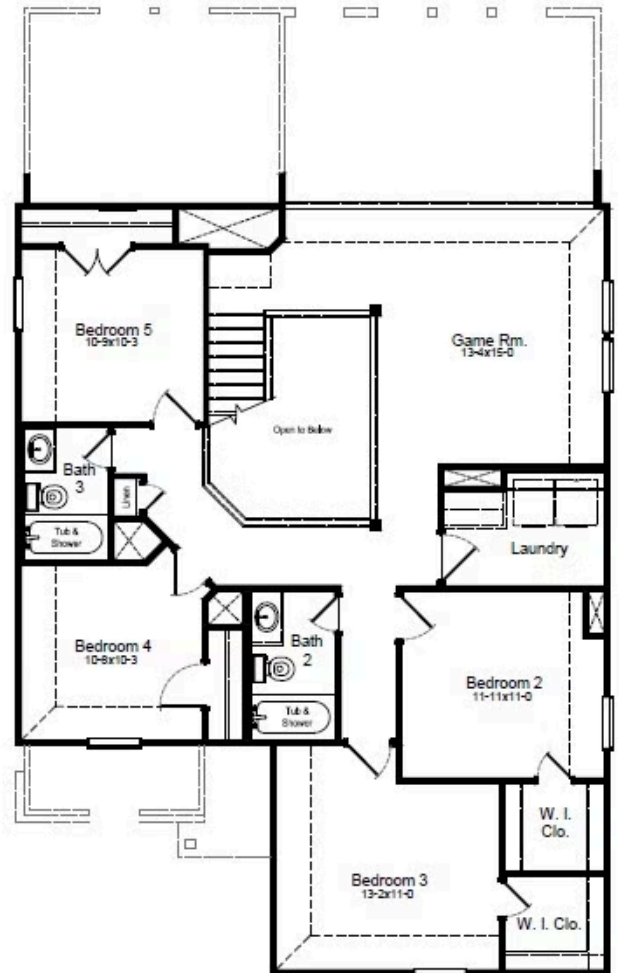

124 Emily Estate
SAN ANTONIO, TX 78253

Priced At
\$437,990

FirstAmericaHomes.com

#FAHBuiltDifferent

@firstamericahomes

PLAN

Hamilton

HOME FEATURES

- 2,656 Sq. Ft.
- 5 Bedrooms
- 3 Full Baths
- 1 Half Bath
- 2 Stories
- 2 Garages

The Hamilton is a gorgeous floorplan boasting five bedrooms and three-and-a-half bathrooms with a study. As you step inside, you'll be greeted by a grand foyer, followed by the study and a convenient powder bath. The spacious living area offers plenty of room for relaxation and entertainment. The well-appointed kitchen and adjacent breakfast area provide a perfect space for preparing meals and enjoying quality time with loved ones. The owner's suite, thoughtfully located at the back of the house, offers a tranquil retreat. Upstairs, you'll discover a gameroom and four bedrooms with large closets. Enjoy the outdoors with a covered patio.

HAMILTON FLOORPLAN A-C

1st Floor

2nd Floor

HAMILTON OPTIONS

Covered Patio

2 1/2 Car Garage

Expanded Covered Patio

Bedroom 6
ILO Study