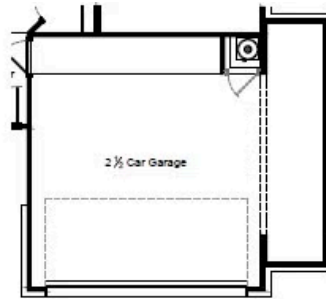

- 2,656 Sq. Ft.
- 5 Bedrooms
- 3 Full Baths
- 1 Half Bath
- 2 Stories
- 2 Garages

The Hamilton is a gorgeous floorplan boasting five bedrooms and three-and-a-half bathrooms with a study. As you step inside, you'll be greeted by a grand foyer, followed by the study and a convenient powder bath. The spacious living area offers plenty of room for relaxation and entertainment. The well-appointed kitchen and adjacent breakfast area provide a perfect space for preparing meals and enjoying quality time with loved ones. The owner's suite, thoughtfully located at the back of the house, offers a tranquil retreat. Upstairs, you'll discover a gameroom and four bedrooms with large closets. Enjoy the outdoors with a covered patio.

HAMILTON FLOORPLAN A-C

1st Floor

2nd Floor

HAMILTON OPTIONS

Covered Patio

2 1/2 Car Garage

Expanded Covered Patio

Bedroom 6
ILO Study