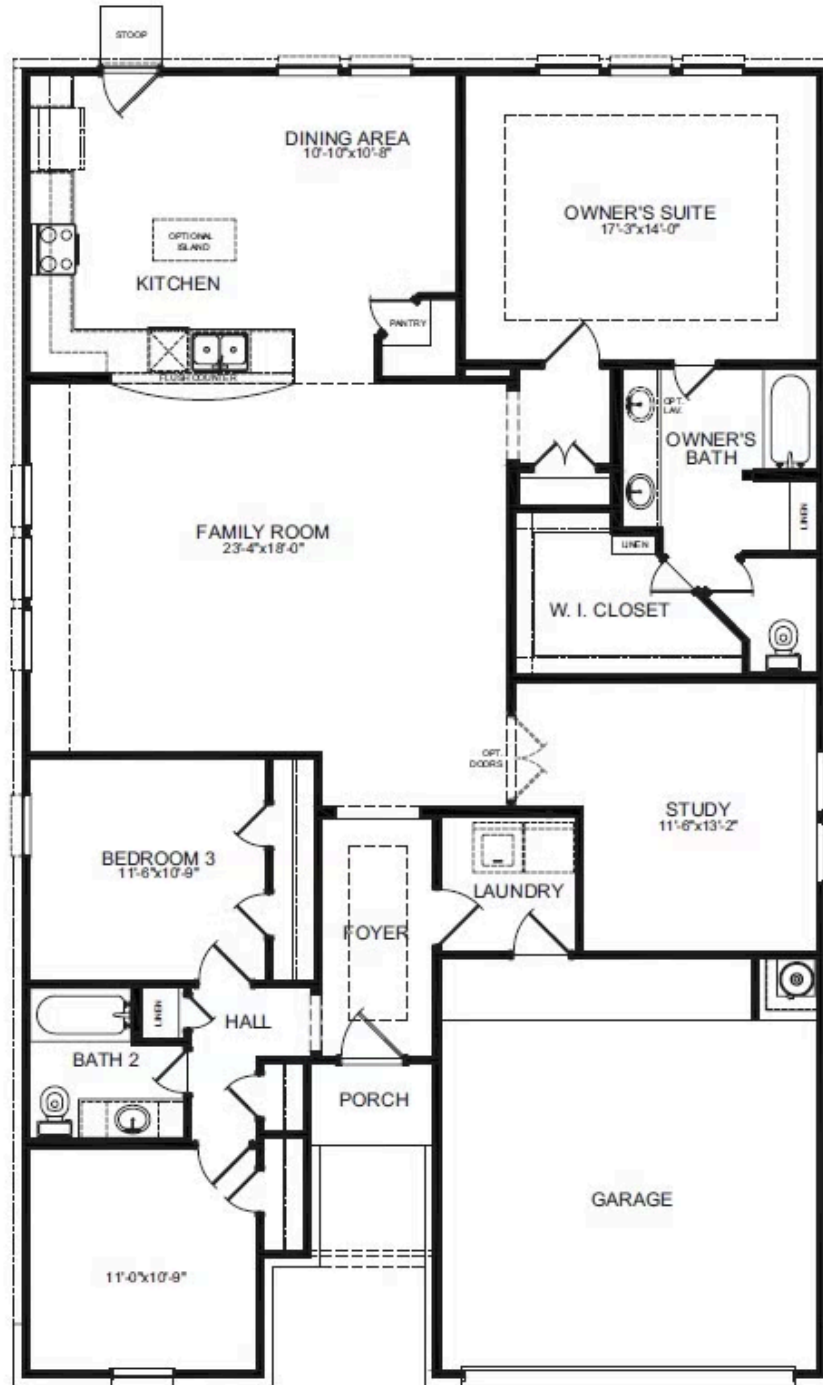

## Harrison

LONESOME DOVE, SAN ANTONIO, TX

Home Starting At

### HOME FEATURES

- 2,007 Sq. Ft.
- 3 - 4 Beds
- 2 Baths
- Stories
- Garages

As you enter this impressive three-bedroom, two-bath home, you are met with a dramatic foyer adorned with a tray ceiling, setting the tone for elegance within. The foyer opens into an expansive family room, designed to be a central gathering space filled with natural light. The kitchen offers an optional island, providing a perfect setting for entertaining guests or allowing the family cook to showcase their skills. The owner's retreat is a true oasis within this home. Featuring tray ceiling details, it exudes sophistication and tranquility. Choose between a study or option for a fourth bedroom to maximize your space. This dynamic home combines style and functionality, catering to the needs and desires of modern living.

# HARRISON FLOORPLAN

**2,007 SQ. FT.**

PLAN 2007

First Floor