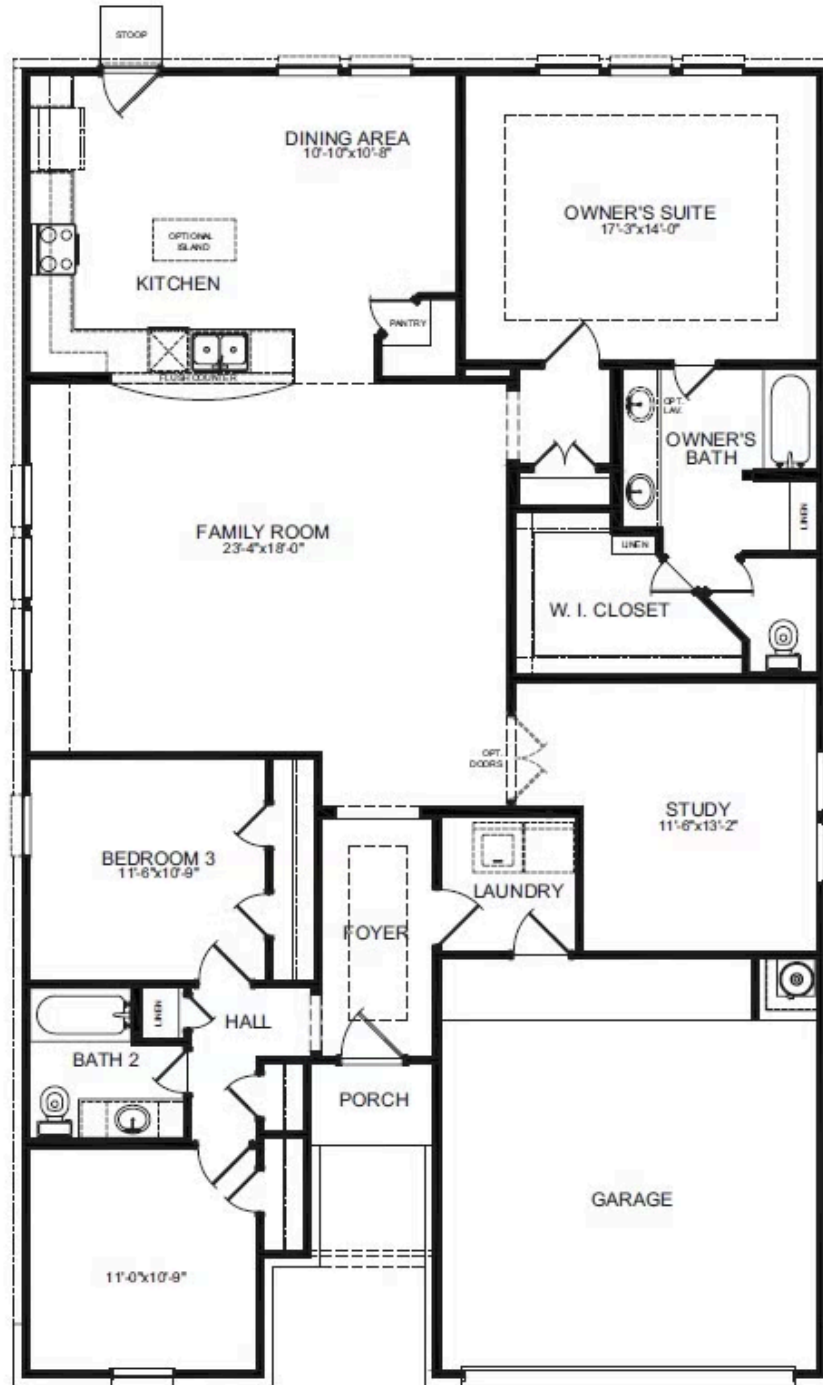

Harrison

LONESOME DOVE, SAN ANTONIO, TX

Home Starting At

\$400,990

[FirstAmericaHomes.com](https://www.FirstAmericaHomes.com)

[#FAHBuiltDifferent](https://twitter.com/FAHBuiltDifferent)

[@firstamericahomes](https://www.instagram.com/firstamericahomes)

HOME FEATURES

- 2,007 Sq. Ft.
- 3 - 4 Beds
- 2 Baths
- Stories
- Garages

As you enter this impressive three-bedroom, two-bath home, you are met with a dramatic foyer adorned with a tray ceiling, setting the tone for elegance within. The foyer opens into an expansive family room, designed to be a central gathering space filled with natural light. The kitchen offers an optional island, providing a perfect setting for entertaining guests or allowing the family cook to showcase their skills. The owner's retreat is a true oasis within this home. Featuring tray ceiling details, it exudes sophistication and tranquility. Choose between a study or option for a fourth bedroom to maximize your space. This dynamic home combines style and functionality, catering to the needs and desires of modern living.

HARRISON FLOORPLAN

2,007 SQ. FT.

PLAN 2007

First Floor