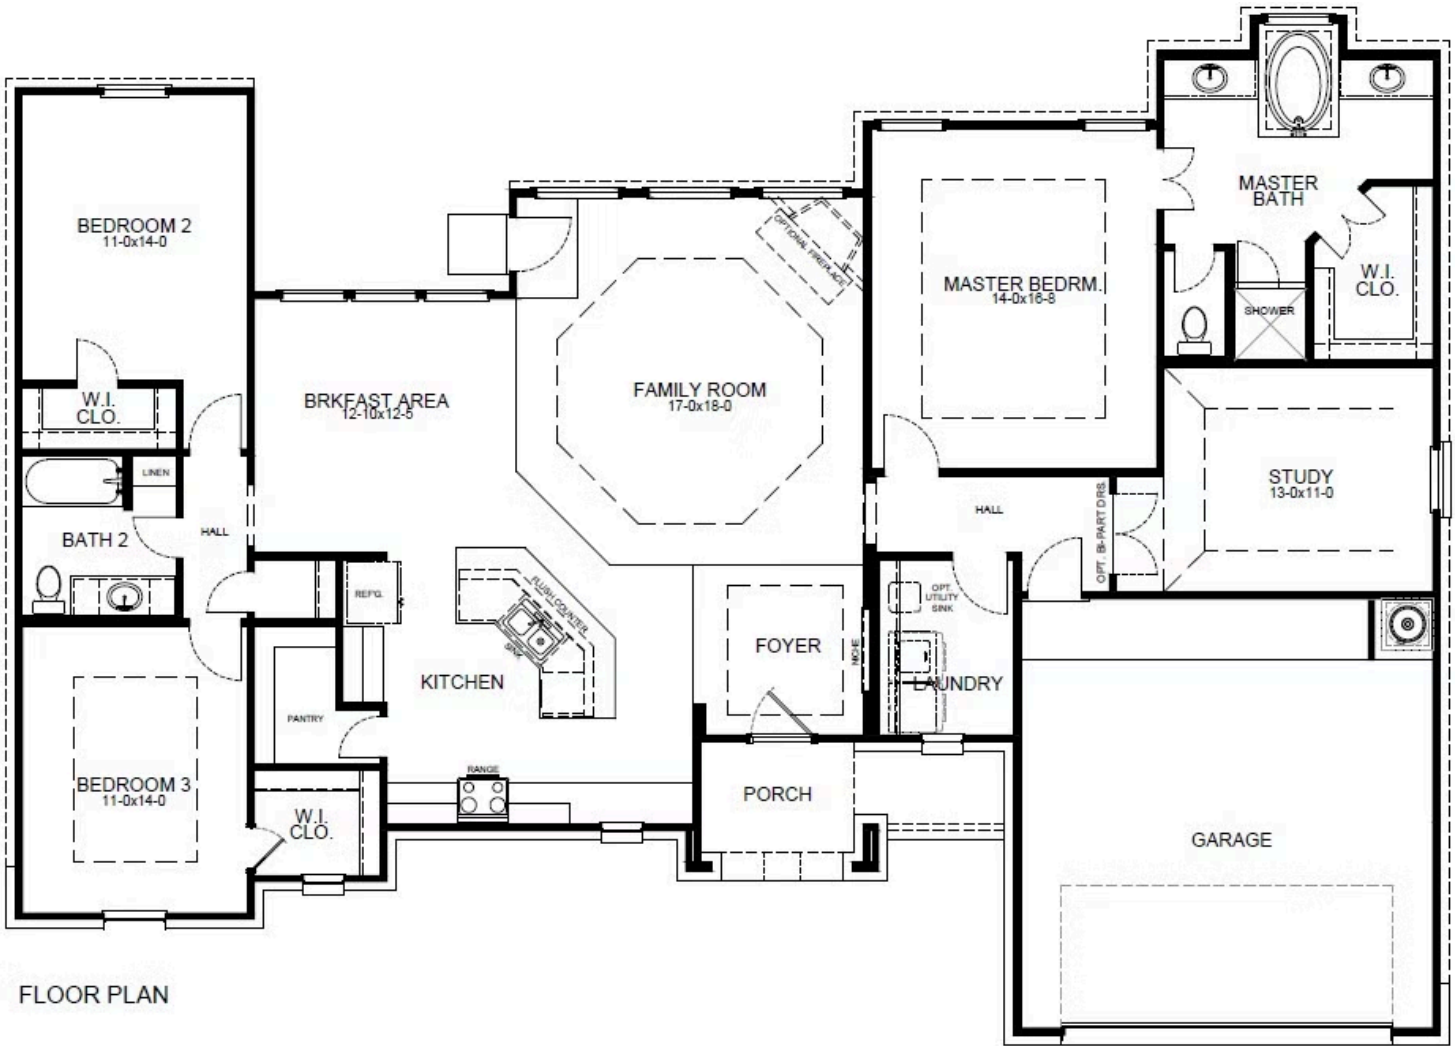

## Madison

LONESOME DOVE, SAN ANTONIO, TX

Home Starting At

### HOME FEATURES

- 2,121 Sq. Ft.
- 3 - 4 Beds
- 2 Baths
- 1 Stories
- Garages

This stunning single-story, three-bedroom, two-bath home with a study is designed for comfort and style. Enjoy an open-concept family room and island kitchen with a walk-in pantry, breakfast area and plenty of natural light. Elegant architectural details, such as tray ceilings, add a touch of sophistication throughout the home. Enhance your living experience with optional upgrades, including a large, covered patio with an optional fireplace where you can relax, entertain and enjoy the outdoors. Choose a fourth bedroom option in lieu of a study or add an optional powder room. With all these options, you'll love how you can personalize this home to make it your own.

# MADISON FLOORPLAN

FLOOR PLAN

## Plan 2121