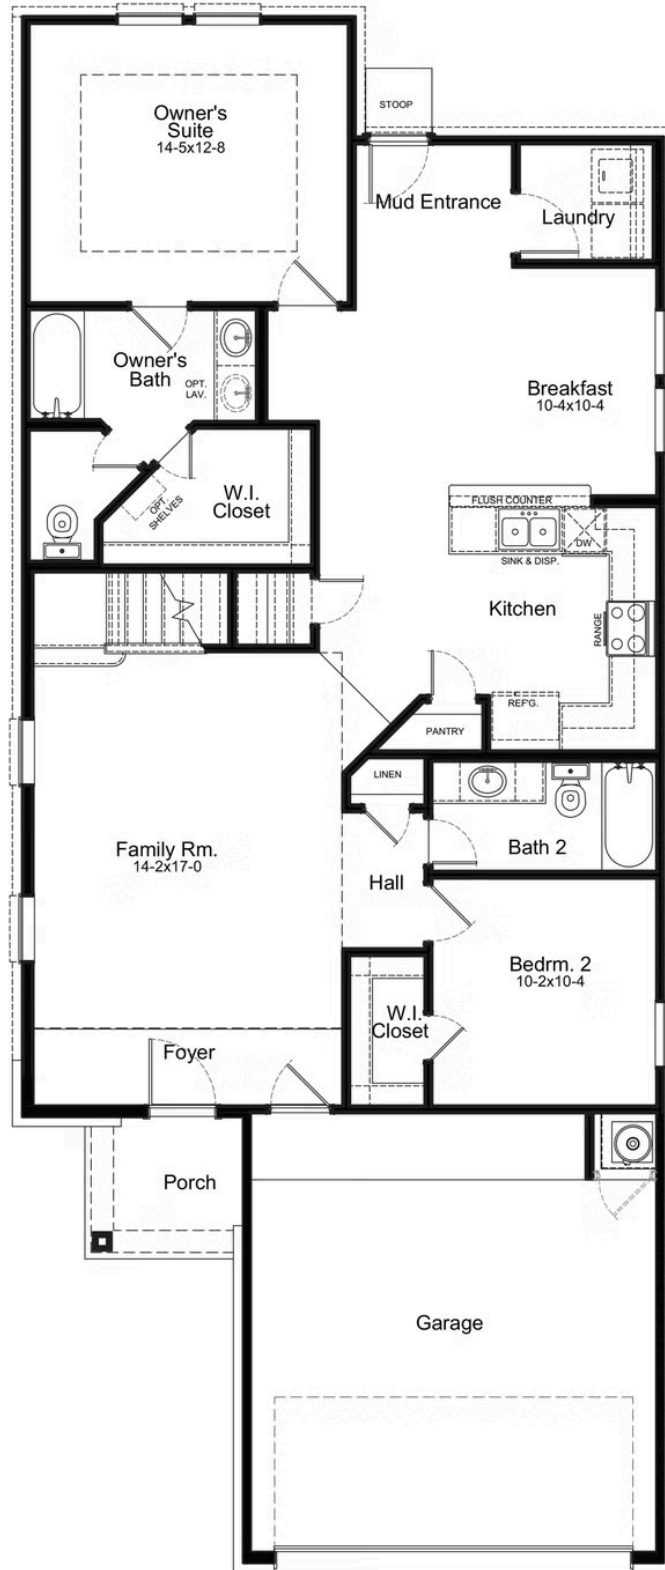

### PLAN

Telluride

### HOME FEATURES

- 1,997 Sq. Ft.
- 4 Bedrooms
- 3 Full Baths
- 2 Stories
- 2 Garages

The Telluride floorplan is designed to impress. The first floor of this home provides a well-designed, open layout, with spacious living, kitchen and dining rooms at the heart of the home. The first floor also features the owner's suite, providing a serene retreat for homeowners. Another bedroom on this level also offers versatility, serving as a guest room, home office or even a playroom for kids. Moving upstairs, you'll discover a gameroom, creating a dedicated space for entertainment and leisure activities. This layout offers a blend of functionality and comfort, while offering versatile spaces for relaxation, entertainment and privacy.

# TELLURIDE 1ST FLOOR

# TELLURIDE 2ND FLOOR