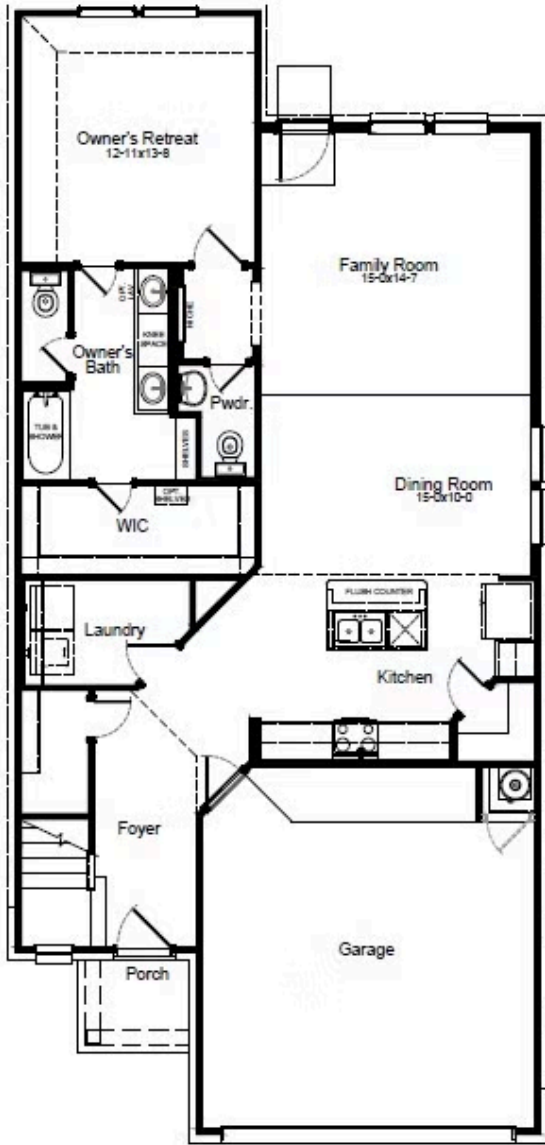

## Birch

TIMBER CREEK, SAN ANTONIO, TX

Home Starting At

# \$333,990

[FirstAmericaHomes.com](https://www.FirstAmericaHomes.com)

[#FAHBuiltDifferent](https://twitter.com/FAHBuiltDifferent)

[@firstamericahomes](https://www.instagram.com/firstamericahomes)

### HOME FEATURES

- 2,026 Sq. Ft.
- 3 Beds
- 2.5 Baths
- 2 Stories
- 2 Garages

The Birch is a thoughtfully designed three-bedroom, two-and-a-half-bathroom home with soaring ceilings that create an open and airy feel throughout the main living spaces. The spacious owner's retreat provides a private escape, with the option to upgrade to a luxury bath for added relaxation. Upstairs, a versatile gameroom creates the ideal space for entertainment, work or play. Extend your living space outdoors with the optional covered patio and enjoy the outdoors year-round. Designed for modern living, the Birch is a home that fits your lifestyle.

# BIRCH FLOORPLAN

1st Floor

2nd Floor