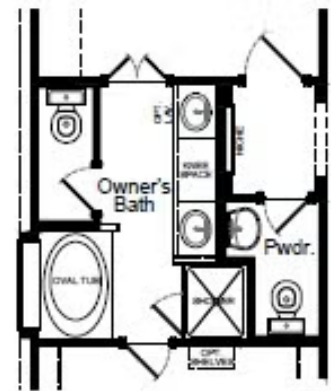

Luxury Bath Option