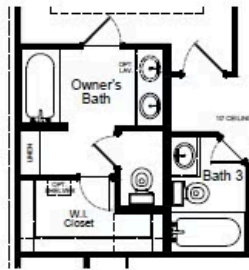

Mansfield

HOME FEATURES

- 2,416 Sq. Ft.
- 5 Bedrooms
- 2 Full Baths
- 1 Half Bath
- 2 Stories
- 2 Garages

The Mansfield floorplan, designed with 2,416 square feet of space, offers a unique blend of comfort and style, perfect for modern living. This home features an inviting entrance that seamlessly connects to the spacious family room and kitchen for memorable gatherings. With five bedrooms, including an owner's suite with a walk-in closet and a luxurious bath, privacy and comfort are paramount. Additional highlights include a versatile study, a spacious laundry room, and a covered patio, perfect for outdoor enjoyment. The Mansfield is a testament to quality craftsmanship, blending functionality with elegance to create a space that feels like home.

MANSFIELD FLOORPLAN

1st Floor

2nd Floor

MANSFIELD OPTIONS

Options

Covered Patio

Expanded Covered Patio

Bath 3
ILO Powder

Bedroom 6
ILO Study

Luxury Bath Option