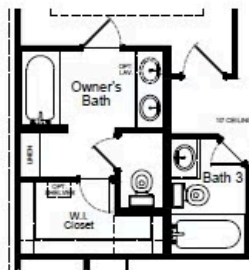

Mansfield

HOME FEATURES

- 2,416 Sq. Ft.
- 5 Bedrooms
- 2 Full Baths
- 1 Half Bath
- 2 Stories
- 2 Garages

The Mansfield floorplan, designed with 2,416 square feet of space, offers a unique blend of comfort and style, perfect for modern living. This home features an inviting entrance that seamlessly connects to the spacious family room and kitchen for memorable gatherings. With five bedrooms, including an owner's suite with a walk-in closet and a luxurious bath, privacy and comfort are paramount. Additional highlights include a versatile study, a spacious laundry room, and a covered patio, perfect for outdoor enjoyment. The Mansfield is a testament to quality craftsmanship, blending functionality with elegance to create a space that feels like home.

# MANSFIELD FLOORPLAN

1st Floor

2nd Floor

## Options

Covered Patio

Expanded Covered Patio

Bath 3  
ILO Powder

Bedroom 6  
ILO Study

Luxury Bath Option