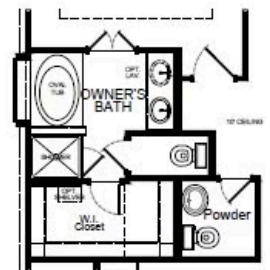

Mansfield

HOME FEATURES

- 2,416 Sq. Ft.
- 5 Bedrooms
- 2 Full Baths
- 1 Half Bath
- 2 Stories
- 2 Garages

The Mansfield floorplan, designed with 2,416 square feet of space, offers a unique blend of comfort and style, perfect for modern living. This home features an inviting entrance that seamlessly connects to the spacious family room and kitchen for memorable gatherings. With five bedrooms, including an owner's suite with a walk-in closet and a luxurious bath, privacy and comfort are paramount. Additional highlights include a versatile study, a spacious laundry room, and a covered patio, perfect for outdoor enjoyment. The Mansfield is a testament to quality craftsmanship, blending functionality with elegance to create a space that feels like home.

# MANSFIELD FLOORPLAN

1st Floor

2nd Floor

## Options

Covered Patio

Expanded Covered Patio

Bath 3  
ILO Powder

Bedroom 6  
ILO Study

Luxury Bath Option