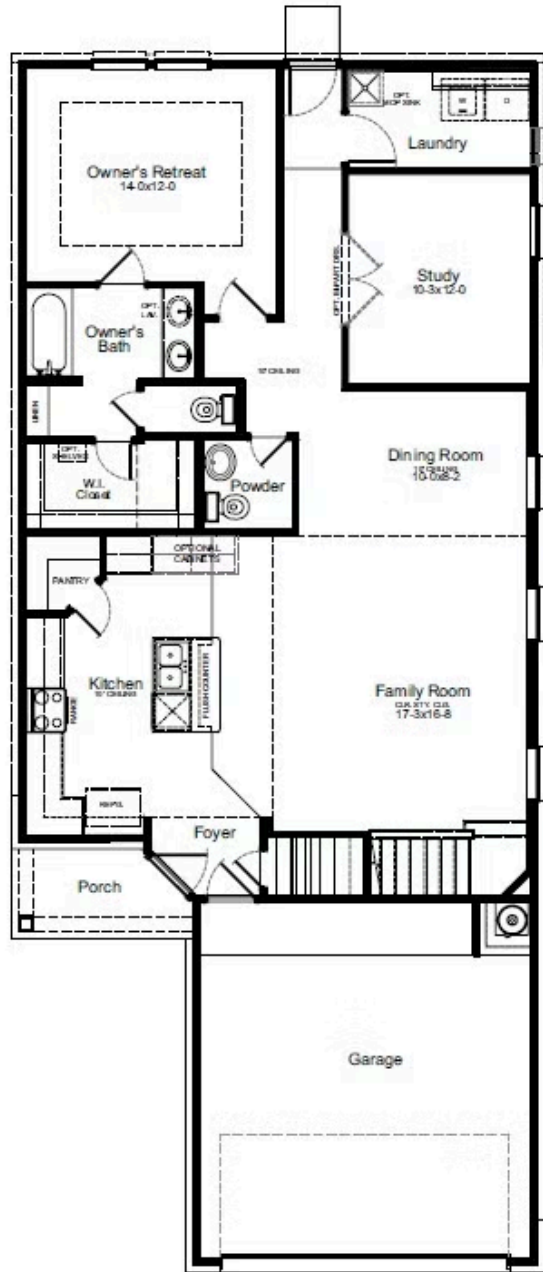

15090 Homing  
Meadow

SAN ANTONIO, TX 78253

Priced At

\$399,990

FirstAmericaHomes.com

#FAHBuiltDifferent

@firstamericahomes

PLAN

Mansfield

HOME FEATURES

- 2,416 Sq. Ft.
- 5 Bedrooms
- 2 Full Baths
- 1 Half Bath
- 2 Stories
- 2 Garages

The Mansfield floorplan, designed with 2,416 square feet of space, offers a unique blend of comfort and style, perfect for modern living. This home features an inviting entrance that seamlessly connects to the spacious family room and kitchen for memorable gatherings. With five bedrooms, including an owner's suite with a walk-in closet and a luxurious bath, privacy and comfort are paramount. Additional highlights include a versatile study, a spacious laundry room, and a covered patio, perfect for outdoor enjoyment. The Mansfield is a testament to quality craftsmanship, blending functionality with elegance to create a space that feels like home.

# MANSFIELD FLOORPLAN

1st Floor

2nd Floor

## Options

Covered Patio

Expanded Covered Patio

Bath 3  
ILO Powder

Bedroom 6  
ILO Study

Luxury Bath Option