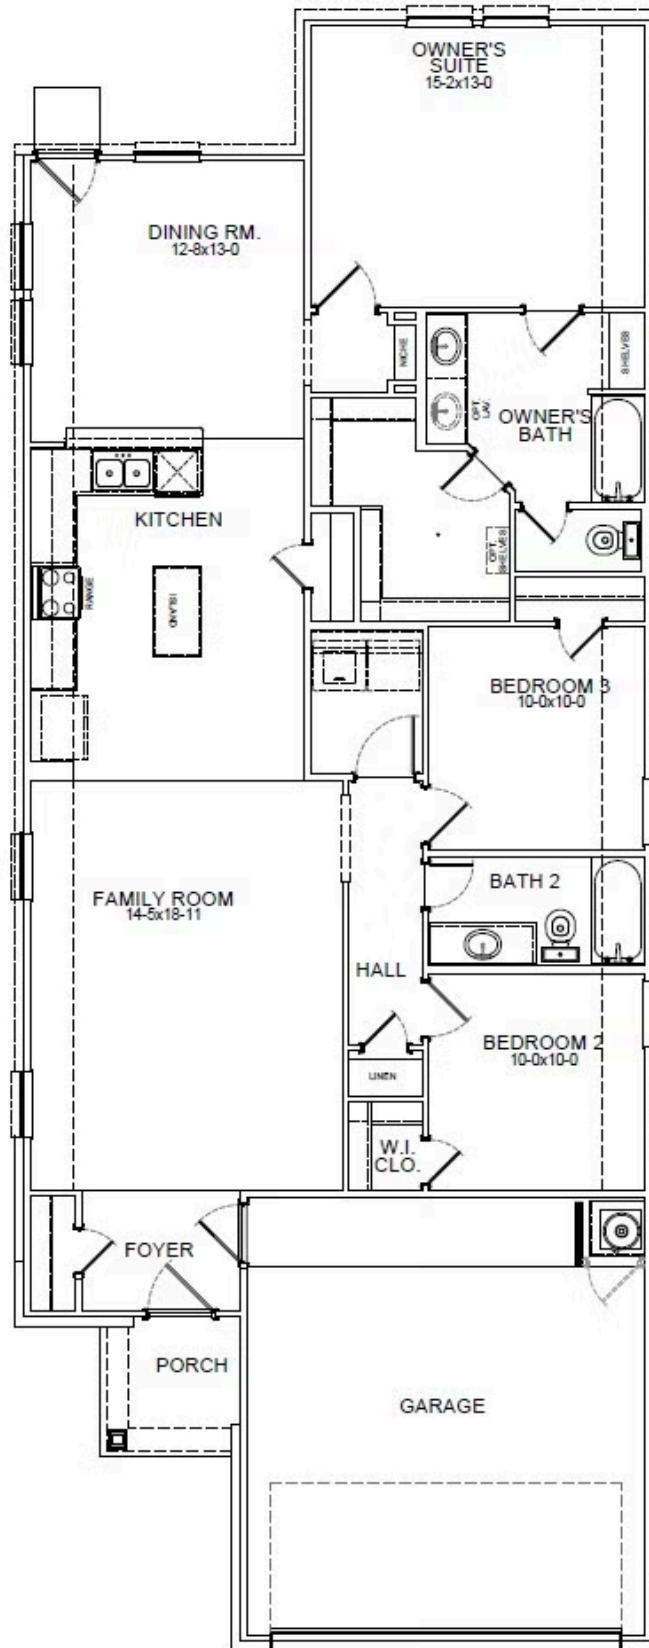

Juniper

WILLOW POINT, SAN ANTONIO, TX

Home Starting At

\$290,990

[FirstAmericaHomes.com](https://www.FirstAmericaHomes.com)

[#FAHBuiltDifferent](https://twitter.com/FAHBuiltDifferent)

[@firstamericahomes](https://www.instagram.com/firstamericahomes)

HOME FEATURES

- 1,560 - 1,562 Sq. Ft.
- 3 Beds
- 2 Baths
- 1 Stories
- 2 Garages

The Juniper offers a perfect balance of style and functionality with three bedrooms and two bathrooms in an open, inviting layout. The island kitchen seamlessly connects to the family and dining rooms, perfect for everyday living and entertaining. The owner's suite is a true retreat, featuring a spacious walk-in closet and the option to upgrade to a luxury bath and shower. Step outside and personalize your outdoor space with two covered patio options, perfect for relaxing or entertaining. The Juniper is designed for comfort, convenience and modern living.

JUNIPER FLOORPLAN

JUNIPER OPTIONS

Covered Patio

Expanded Covered Patio

Luxury Bath Option