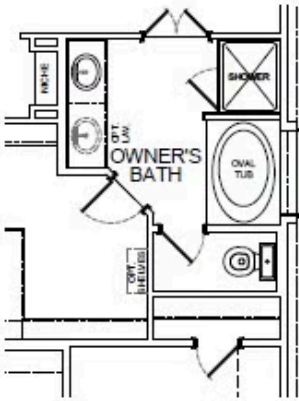

HOME FEATURES

- 1,560 - 1,562 Sq. Ft.
- 3 Beds
- 2 Baths
- 1 Stories
- 2 Garages

The Juniper offers a perfect balance of style and functionality with three bedrooms and two bathrooms in an open, inviting layout. The island kitchen seamlessly connects to the family and dining rooms, perfect for everyday living and entertaining. The owner's suite is a true retreat, featuring a spacious walk-in closet and the option to upgrade to a luxury bath and shower. Step outside and personalize your outdoor space with two covered patio options, perfect for relaxing or entertaining. The Juniper is designed for comfort, convenience and modern living.

JUNIPER FLOORPLAN

JUNIPER OPTIONS

Covered Patio

Expanded Covered Patio

Luxury Bath Option