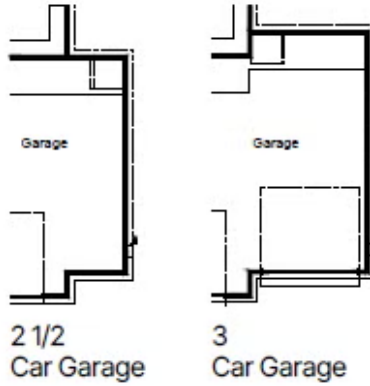

- 1,901 Sq. Ft.
- 3 Beds
- 2.5 Baths
- 1 Stories
- Garages

The Belvedere is a beautifully designed 3-bedroom, 2-bathroom home offering 1,901 square feet of comfortable living space. The open floorplan creates a seamless flow throughout the home, while the well-appointed kitchen, breakfast area and large pantry make cooking and entertaining effortless. A mudroom adds everyday convenience and organization.

The owner's suite features a spacious walk-in closet along with the option of an expanded shower or a freestanding tub for a spa-like retreat. Extend your living space outdoors with an optional extended covered patio, perfect for relaxing year-round. For even more flexibility, choose a 2.5- or 3-car garage option.

The Belvedere blends thoughtful design, comfort and practicality - ideal for today's lifestyles.

BELVEDERE FLOORPLAN

BELVEDERE OPTIONS

Options

Extended Patio

Freestanding Tub

Expanded Shower