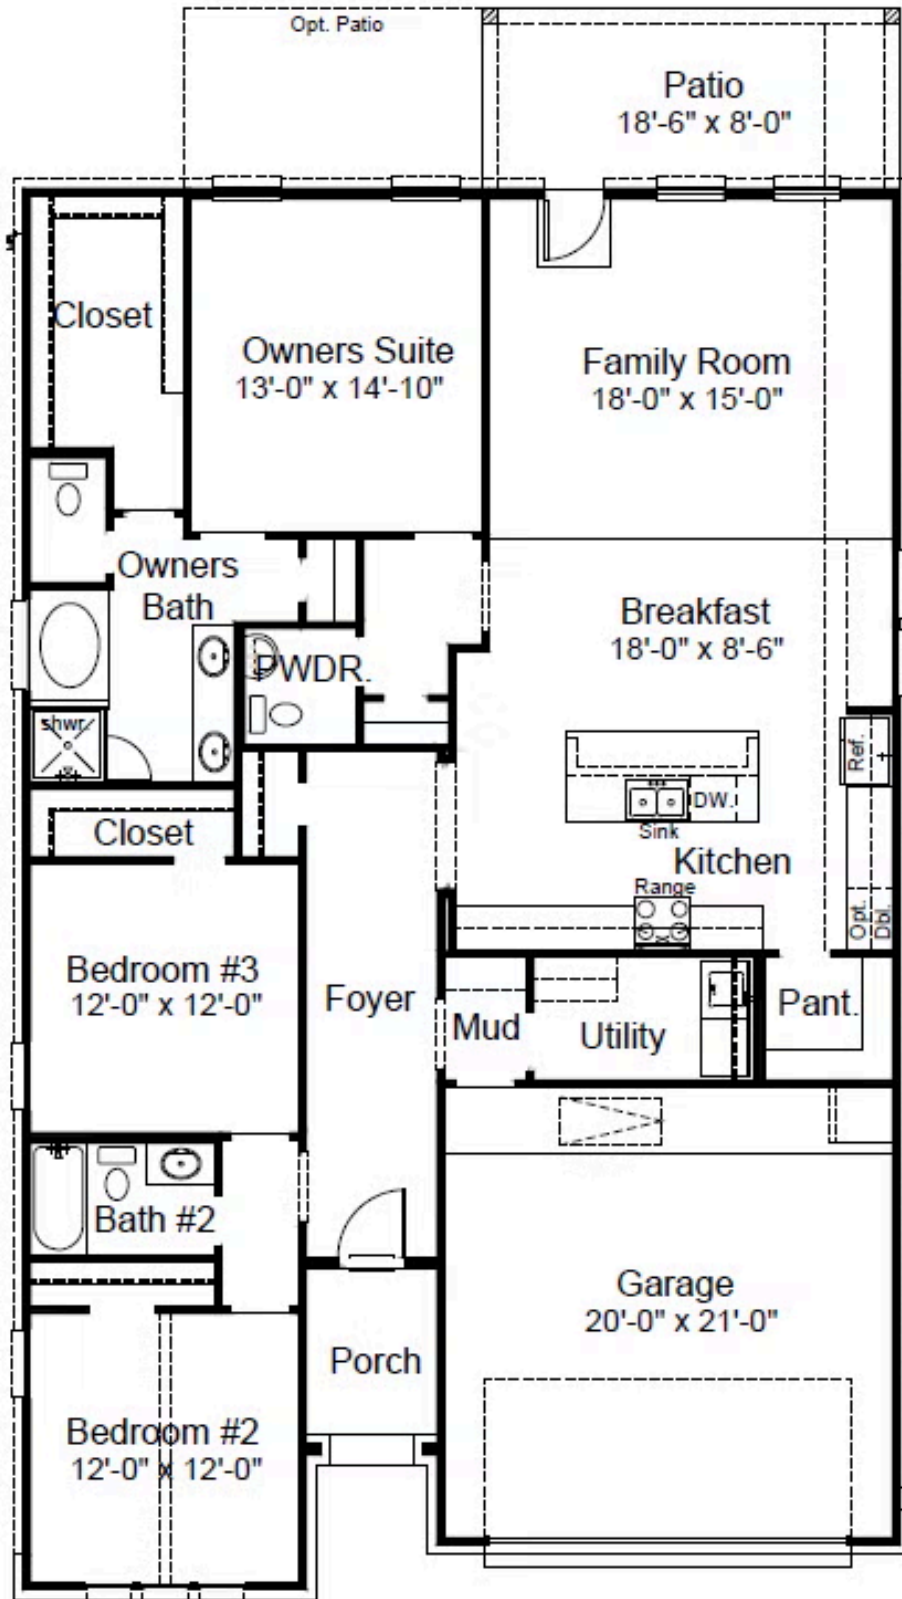

- 1,901 Sq. Ft.
- 3 Beds
- 2.5 Baths
- 1 Stories
- Garages

The Belvedere is a beautifully designed 3-bedroom, 2-bathroom home offering 1,901 square feet of comfortable living space. The open floorplan creates a seamless flow throughout the home, while the well-appointed kitchen, breakfast area and large pantry make cooking and entertaining effortless. A mudroom adds everyday convenience and organization.

The owner's suite features a spacious walk-in closet along with the option of an expanded shower or a freestanding tub for a spa-like retreat. Extend your living space outdoors with an optional extended covered patio, perfect for relaxing year-round. For even more flexibility, choose a 2.5- or 3-car garage option.

The Belvedere blends thoughtful design, comfort and practicality - ideal for today's lifestyles.

BELVEDERE FLOORPLAN

BELVEDERE OPTIONS

Options

Extended Patio

Freestanding Tub

Expanded Shower