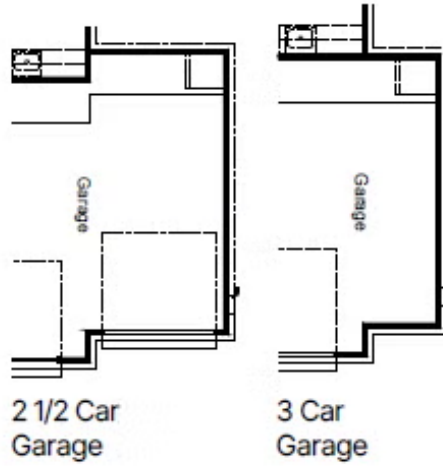

SAVOY OPTIONS

Options

Extended Patio