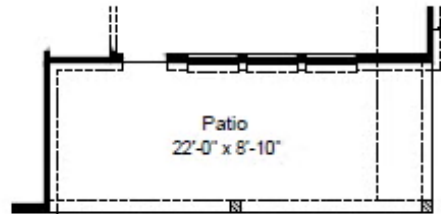

SAVOY OPTIONS

Options

Extended Patio