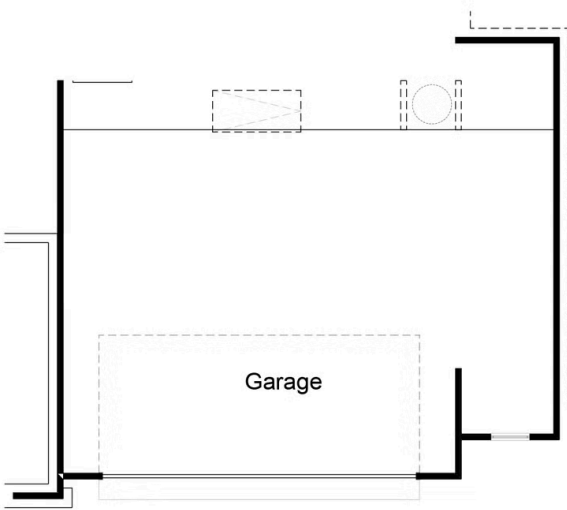

- 3,144 Sq. Ft.
- 4 Beds
- 3.5 Baths
- 1 Stories
- Garages

The Alpine is a beautifully designed 4-bedroom, 3.5-bathroom home with a study, gameroom and 3,144 square feet of spacious living. The open-concept layout creates a seamless flow between the family room, dining area and a thoughtfully designed kitchen featuring a walk-in pantry and butler's pantry for added storage and convenience.

Choose from a 2.5- or 3-car garage option for additional storage, hobbies or workspace. The Alpine blends comfort, flexibility and elegant design to fit the way you live.

Opt. Super Shower

Opt. Free Standing Tub

2.5 Car Garage

3 Car Garage

2 Car Swing Garage

3 Car Swing Garage