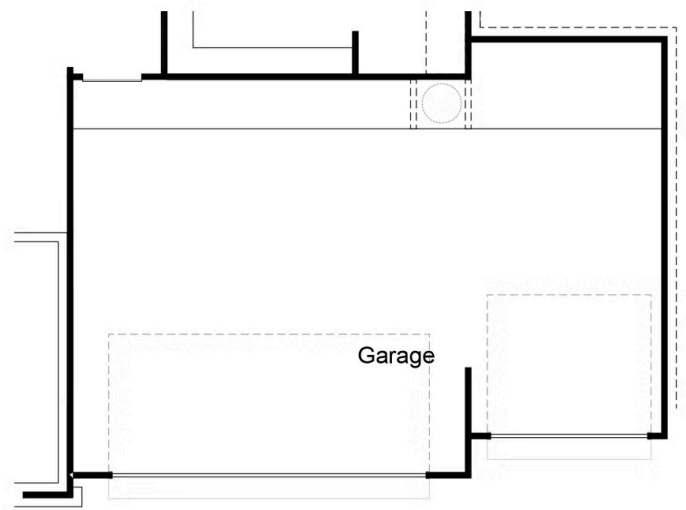

- 3,144 Sq. Ft.
- 4 Beds
- 3.5 Baths
- 1 Stories
- Garages

The Alpine is a beautifully designed 4-bedroom, 3.5-bathroom home with a study, gameroom and 3,144 square feet of spacious living. The open-concept layout creates a seamless flow between the family room, dining area and a thoughtfully designed kitchen featuring a walk-in pantry and butler's pantry for added storage and convenience.

Choose from a 2.5- or 3-car garage option for additional storage, hobbies or workspace. The Alpine blends comfort, flexibility and elegant design to fit the way you live.

Opt. Super Shower

Opt. Free Standing Tub

2.5 Car Garage

3 Car Garage

2 Car Swing Garage

3 Car Swing Garage