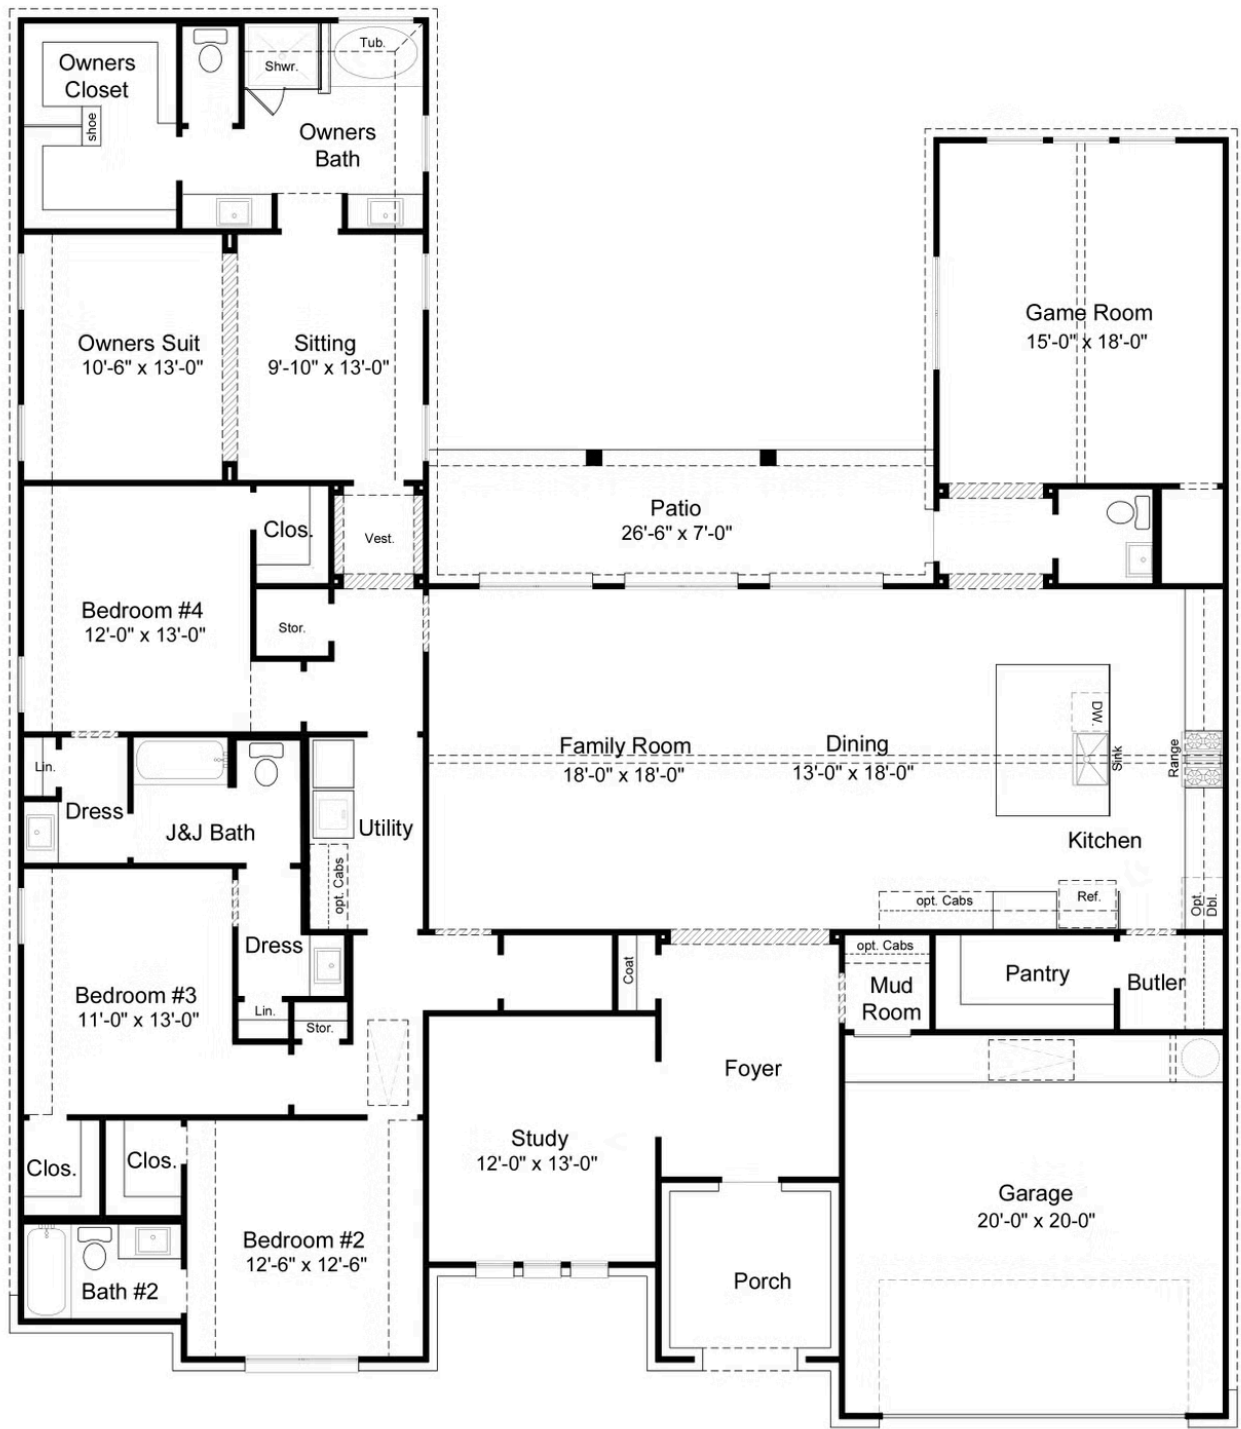

- 3,144 Sq. Ft.
- 4 Beds
- 3.5 Baths
- 1 Stories
- Garages

The Alpine is a beautifully designed 4-bedroom, 3.5-bathroom home with a study, gameroom and 3,144 square feet of spacious living. The open-concept layout creates a seamless flow between the family room, dining area and a thoughtfully designed kitchen featuring a walk-in pantry and butler's pantry for added storage and convenience.

The luxurious owner's suite offers a private sitting area, a spacious walk-in closet and your choice of a freestanding tub or extended shower to create the perfect retreat. The gameroom provides extra space to relax, entertain or for kids to play, while the Jack-and-Jill bathroom connecting the third and fourth bedrooms adds functionality for growing households.

Choose from a 2.5- or 3-car garage option for additional storage, hobbies or workspace. The Alpine blends comfort, flexibility and elegant design to fit the way you live.

Opt. Super Shower

Opt. Free Standing Tub