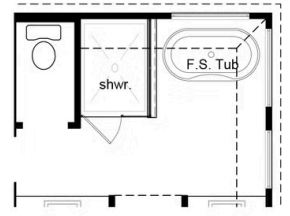

Opt. Free Standing Tub