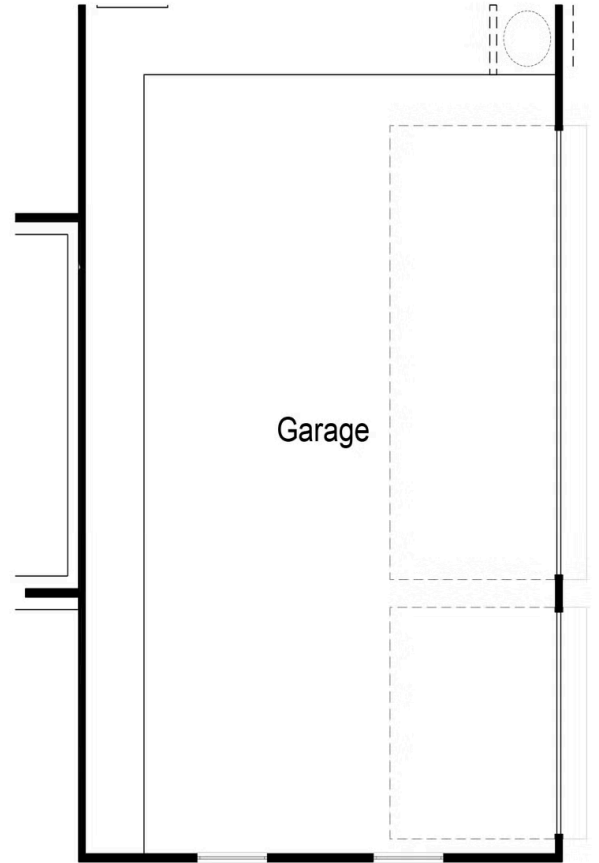

- 3,144 Sq. Ft.
- 4 Beds
- 3.5 Baths
- 1 Stories
- Garages

The Alpine is a beautifully designed 4-bedroom, 3.5-bathroom home with a study, gameroom and 3,144 square feet of spacious living. The open-concept layout creates a seamless flow between the family room, dining area and a thoughtfully designed kitchen featuring a walk-in pantry and butler's pantry for added storage and convenience.

2.5 Car Garage

3 Car Garage

2 Car Swing Garage

3 Car Swing Garage