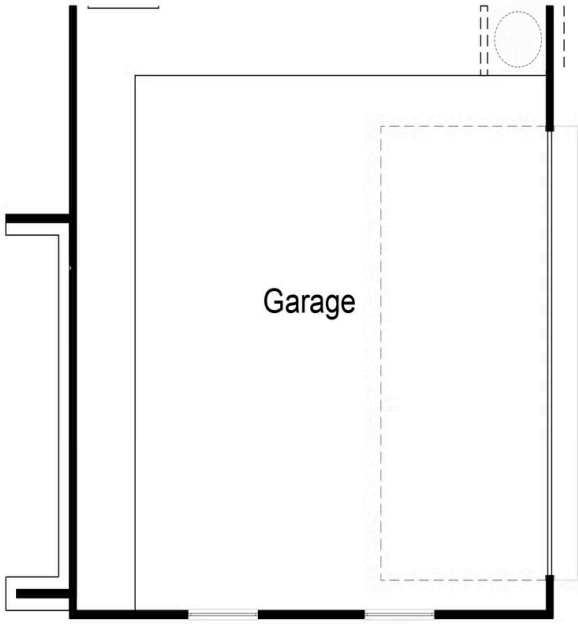

- 3,144 Sq. Ft.
- 4 Beds
- 3.5 Baths
- 1 Stories
- Garages

The Alpine is a beautifully designed 4-bedroom, 3.5-bathroom home with a study, gameroom and 3,144 square feet of spacious living. The open-concept layout creates a seamless flow between the family room, dining area and a thoughtfully designed kitchen featuring a walk-in pantry and butler's pantry for added storage and convenience.

Choose from a 2.5- or 3-car garage option for additional storage, hobbies or workspace. The Alpine blends comfort, flexibility and elegant design to fit the way you live.

Opt. Super Shower

Opt. Free Standing Tub

2.5 Car Garage

3 Car Garage

2 Car Swing Garage

3 Car Swing Garage