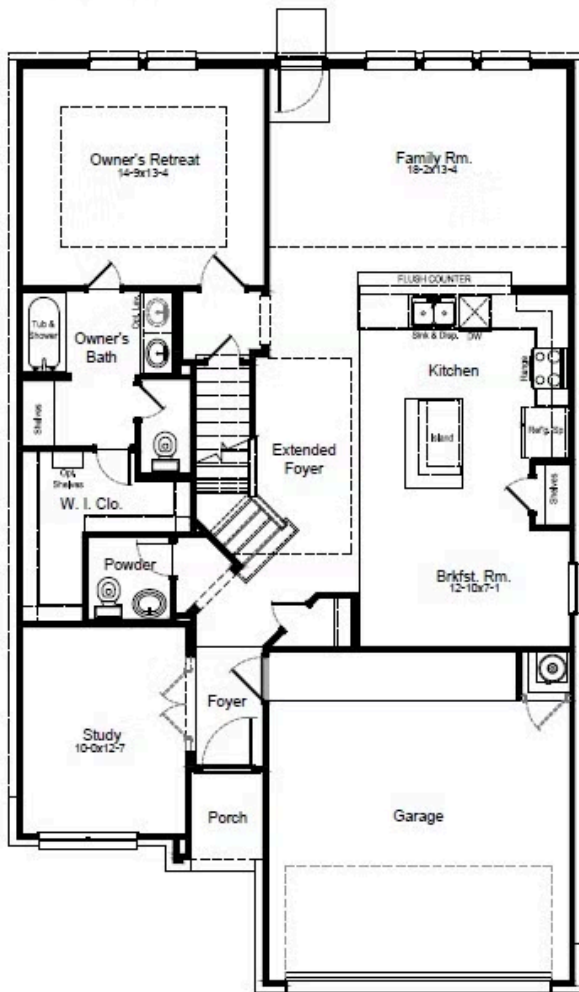

HAMILTON FLOORPLAN D-F

1st Floor