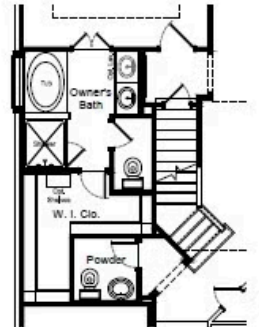

HOME FEATURES

- 2,656 Sq. Ft.
- 5 Beds
- 3.5 Baths
- 2 Stories
- 2.5 Garages

The Hamilton is a gorgeous floorplan boasting five bedrooms and three-and-a-half bathrooms with a study and a sixth bedroom option. As you step inside, you'll be greeted by a grand foyer, followed by the study and a convenient powder bath. The spacious living area offers plenty of room for relaxation and entertainment. The well-appointed kitchen and adjacent breakfast area provide a perfect space for preparing meals and enjoying quality time with loved ones. The owner's suite, thoughtfully located at the back of the house, offers a tranquil retreat. It features a large owner's bath with two options to upgrade and indulge in comfort and luxury. Upstairs, you'll discover a gameroom and four bedrooms with large closets. Opt for a covered patio option and a three-car garage to meet all your family's needs.

HAMILTON FLOORPLAN A-C

1st Floor

2nd Floor

HAMILTON FLOORPLAN D-F

1st Floor

2nd Floor

HAMILTON OPTIONS

Covered Patio

2 1/2 Car Garage

Expanded Covered Patio

Bedroom 6
ILO Study

2nd Owners
Retreat Option

Luxury Bath
Option