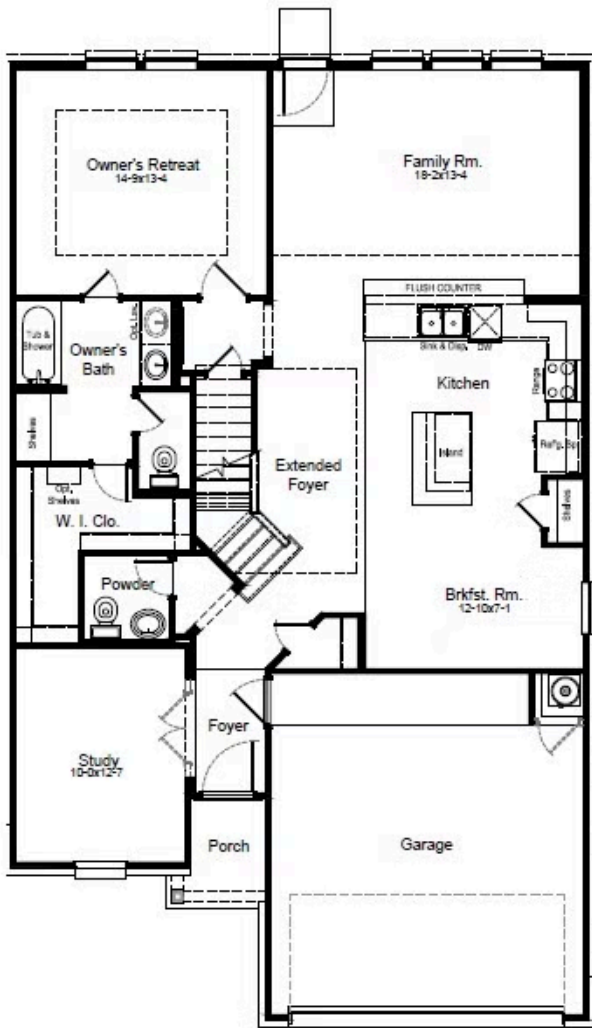

Hamilton

SPLENDORA FIELDS, SPLENDORA, TX

Home Starting At

\$317,990

[FirstAmericaHomes.com](https://www.FirstAmericaHomes.com)

[#FAHBuiltDifferent](https://twitter.com/FAHBuiltDifferent)

[@firstamericahomes](https://www.instagram.com/firstamericahomes)

HOME FEATURES

- 2,656 Sq. Ft.
- 5 Beds
- 3.5 Baths
- 2 Stories
- 2.5 Garages

The Hamilton is a gorgeous floorplan boasting five bedrooms and three-and-a-half bathrooms with a study and a sixth bedroom option. As you step inside, you'll be greeted by a grand foyer, followed by the study and a convenient powder bath. The spacious living area offers plenty of room for relaxation and entertainment. The well-appointed kitchen and adjacent breakfast area provide a perfect space for preparing meals and enjoying quality time with loved ones. The owner's suite, thoughtfully located at the back of the house, offers a tranquil retreat. It features a large owner's bath with two options to upgrade and indulge in comfort and luxury. Upstairs, you'll discover a gameroom and four bedrooms with large closets. Opt for a covered patio option and a three-car garage to meet all your family's needs.

HAMILTON FLOORPLAN A-C

1st Floor

2nd Floor

HAMILTON FLOORPLAN D-F

1st Floor

2nd Floor

HAMILTON OPTIONS

Covered Patio

2 1/2 Car Garage

Expanded Covered Patio

Bedroom 6
ILO Study

2nd Owners
Retreat Option

Luxury Bath
Option