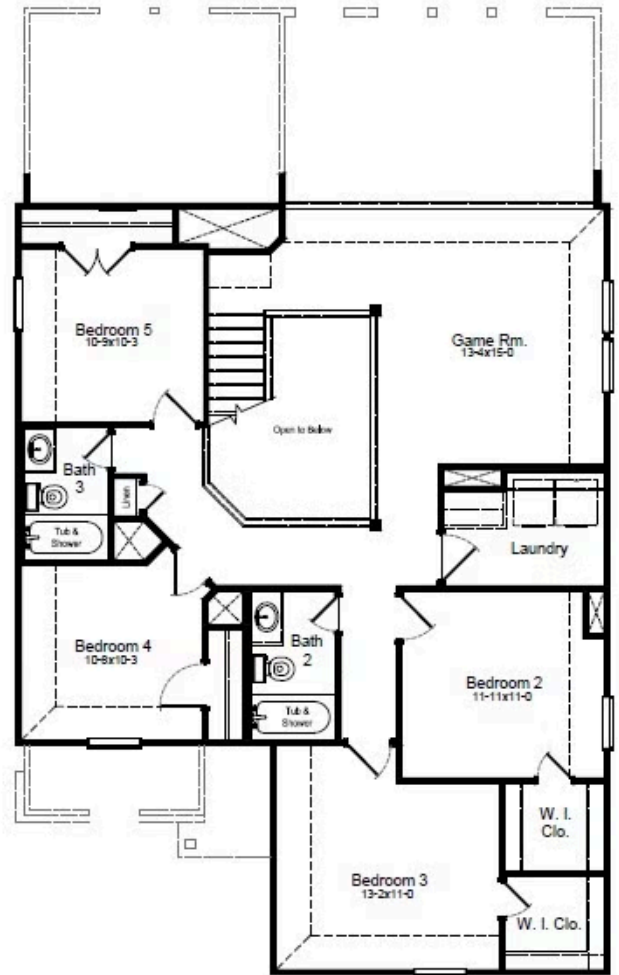

HOME FEATURES

- 2,656 Sq. Ft.
- 5 Beds
- 3.5 Baths
- 2 Stories
- 2.5 Garages

The Hamilton is a gorgeous floorplan boasting five bedrooms and three-and-a-half bathrooms with a study and a sixth bedroom option. As you step inside, you'll be greeted by a grand foyer, followed by the study and a convenient powder bath. The spacious living area offers plenty of room for relaxation and entertainment. The well-appointed kitchen and adjacent breakfast area provide a perfect space for preparing meals and enjoying quality time with loved ones. The owner's suite, thoughtfully located at the back of the house, offers a tranquil retreat. It features a large owner's bath with two options to upgrade and indulge in comfort and luxury. Upstairs, you'll discover a gameroom and four bedrooms with large closets. Opt for a covered patio option and a three-car garage to meet all your family's needs.

HAMILTON FLOORPLAN A-C

1st Floor

2nd Floor

HAMILTON FLOORPLAN D-F

1st Floor

2nd Floor

HAMILTON OPTIONS

Covered Patio

2 1/2 Car Garage

Expanded Covered Patio

Bedroom 6
ILO Study

2nd Owners
Retreat Option

Luxury Bath
Option