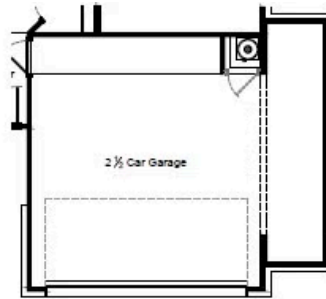

2 1/2 Car Garage