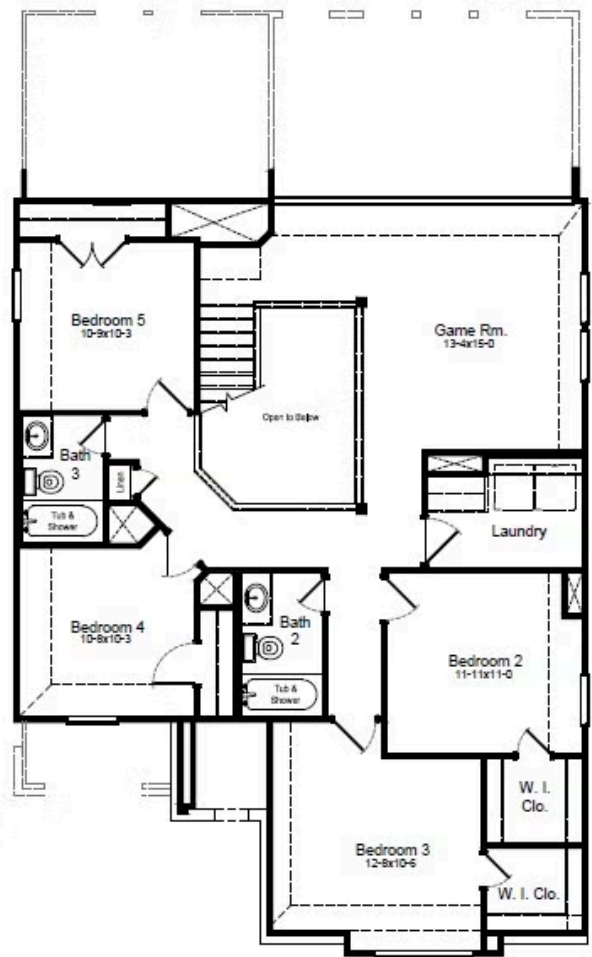

HOME FEATURES

- 2,656 Sq. Ft.
- 5 Beds
- 3.5 Baths
- 2 Stories
- 2.5 Garages

The Hamilton is a gorgeous floorplan boasting five bedrooms and three-and-a-half bathrooms with a study and a sixth bedroom option. As you step inside, you'll be greeted by a grand foyer, followed by the study and a convenient powder bath. The spacious living area offers plenty of room for relaxation and entertainment. The well-appointed kitchen and adjacent breakfast area provide a perfect space for preparing meals and enjoying quality time with loved ones. The owner's suite, thoughtfully located at the back of the house, offers a tranquil retreat. It features a large owner's bath with two options to upgrade and indulge in comfort and luxury. Upstairs, you'll discover a gameroom and four bedrooms with large closets. Opt for a covered patio option and a three-car garage to meet all your family's needs.

HAMILTON FLOORPLAN A-C

1st Floor

2nd Floor

HAMILTON FLOORPLAN D-F

1st Floor

2nd Floor

HAMILTON OPTIONS

Covered Patio

2 1/2 Car Garage

Expanded Covered Patio

Bedroom 6
ILO Study

2nd Owners
Retreat Option

Luxury Bath
Option