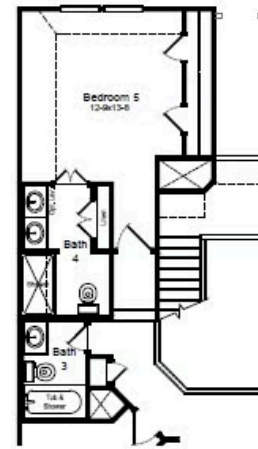

HOME FEATURES

- 2,656 Sq. Ft.
- 5 Beds
- 3.5 Baths
- 2 Stories
- 2.5 Garages

The Hamilton is a gorgeous floorplan boasting five bedrooms and three-and-a-half bathrooms with a study and a sixth bedroom option. As you step inside, you'll be greeted by a grand foyer, followed by the study and a convenient powder bath. The spacious living area offers plenty of room for relaxation and entertainment. The well-appointed kitchen and adjacent breakfast area provide a perfect space for preparing meals and enjoying quality time with loved ones. The owner's suite, thoughtfully located at the back of the house, offers a tranquil retreat. It features a large owner's bath with two options to upgrade and indulge in comfort and luxury. Upstairs, you'll discover a gameroom and four bedrooms with large closets. Opt for a covered patio option and a three-car garage to meet all your family's needs.

HAMILTON FLOORPLAN A-C

1st Floor

2nd Floor

HAMILTON FLOORPLAN D-F

1st Floor

2nd Floor

HAMILTON OPTIONS

Covered Patio

2 1/2 Car Garage

Expanded Covered Patio

Bedroom 6
ILO Study

2nd Owners
Retreat Option

Luxury Bath
Option