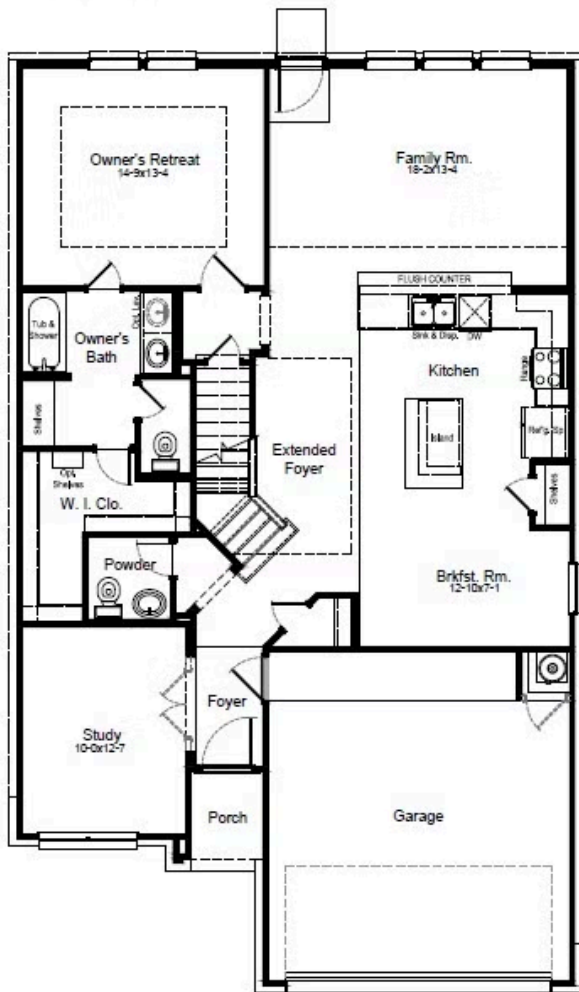

## PLAN

Hamilton

## HOME FEATURES

- 2,656 Sq. Ft.
- 5 Bedrooms
- 3 Full Baths
- 1 Half Bath
- 2 Stories
- 2.5 Garages

The Hamilton is a gorgeous floorplan boasting five bedrooms and three-and-a-half bathrooms with a study. As you step inside, you'll be greeted by a grand foyer, followed by the study and a convenient powder bath. The spacious living area offers plenty of room for relaxation and entertainment. The well-appointed kitchen and adjacent breakfast area provide a perfect space for preparing meals and enjoying quality time with loved ones. The owner's suite, thoughtfully located at the back of the house, offers a tranquil retreat. It features a large owner's bath for you to indulge in comfort and luxury. Upstairs, you'll discover a gameroom and four bedrooms with large closets.

# HAMILTON FLOORPLAN D-F

1st Floor

2nd Floor