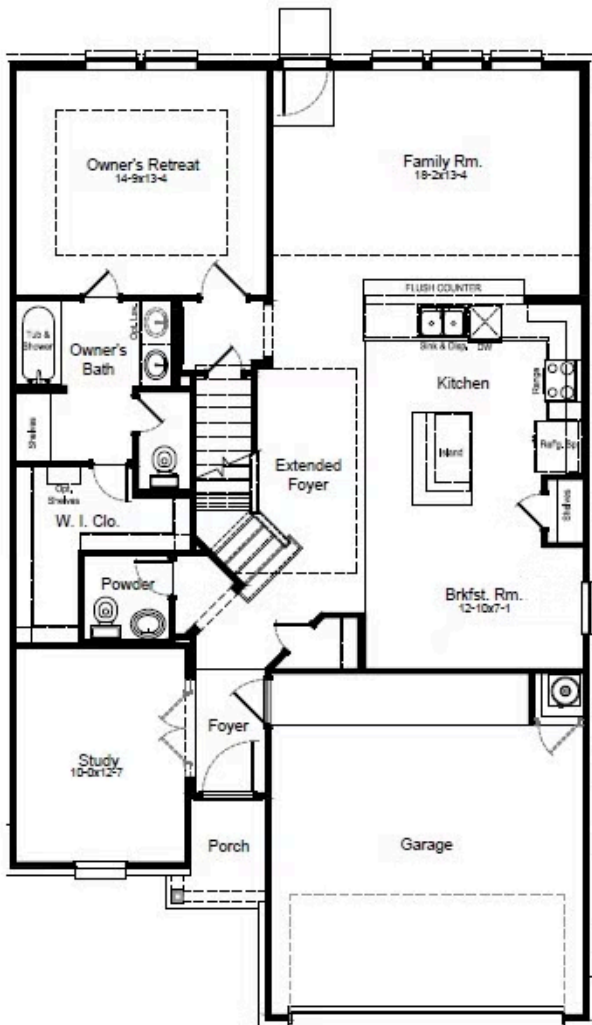

Hamilton

**HOME FEATURES**

- 2,656 Sq. Ft.
- 5 Bedrooms
- 3 Full Baths
- 1 Half Bath
- 2 Stories
- 2.5 Garages

The Hamilton is a gorgeous floorplan boasting five bedrooms and three-and-a-half bathrooms with a study and a sixth bedroom option. As you step inside, you'll be greeted by a grand foyer, followed by the study and a convenient powder bath. The spacious living area offers plenty of room for relaxation and entertainment. The well-appointed kitchen and adjacent breakfast area provide a perfect space for preparing meals and enjoying quality time with loved ones. The owner's suite, thoughtfully located at the back of the house, offers a tranquil retreat. It features a large owner's bath with two options to upgrade and indulge in comfort and luxury. Upstairs, you'll discover a gameroom and four bedrooms with large closets. Opt for a covered patio option and a three-car garage to meet all your family's needs.

# HAMILTON FLOORPLAN A-C

1st Floor

2nd Floor