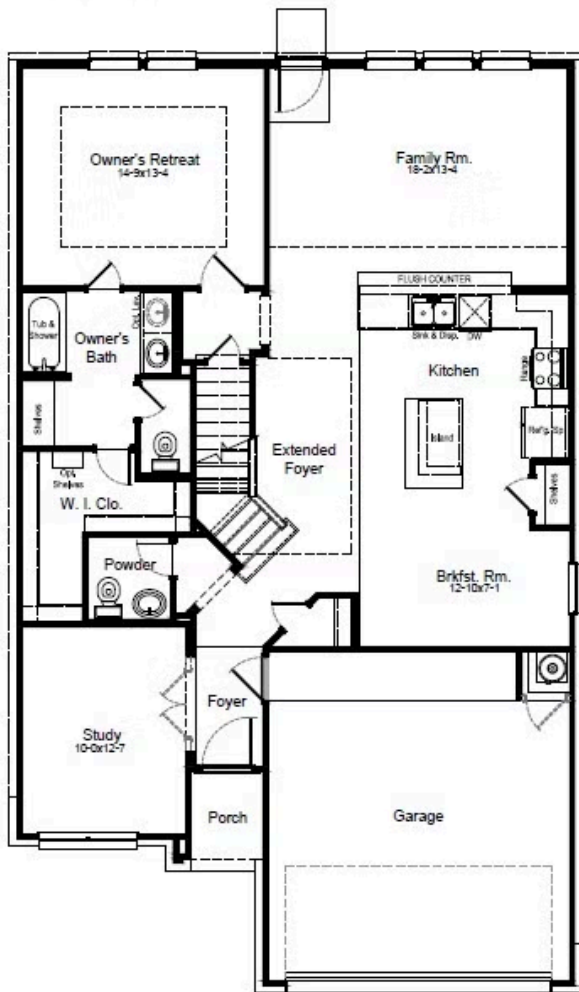

Hamilton

HOME FEATURES

- 2,656 Sq. Ft.
- 5 Bedrooms
- 3 Full Baths
- 1 Half Bath
- 2 Stories
- 2.5 Garages

The Hamilton is a gorgeous floorplan boasting five bedrooms and three-and-a-half bathrooms with a study. As you step inside, you'll be greeted by a grand foyer, followed by the study and a convenient powder bath. The spacious living area offers plenty of room for relaxation and entertainment. The well-appointed kitchen and adjacent breakfast area provide a perfect space for preparing meals and enjoying quality time with loved ones. The owner's suite, thoughtfully located at the back of the house, offers a tranquil retreat. It features a large owner's bath for you to indulge in comfort and luxury. Upstairs, you'll discover a gameroom and four bedrooms with large closets.

HAMILTON FLOORPLAN D-F

1st Floor

2nd Floor