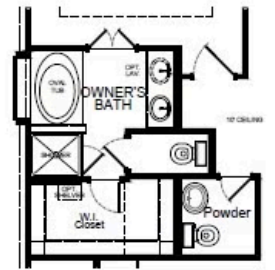

### HOME FEATURES

- 2,416 Sq. Ft.
- 5 - 6 Beds
- 2.5 - 3 Baths
- 2 Stories
- 2.5 Garages

The Mansfield floorplan, designed with 2,416 square feet of space, offers a unique blend of comfort and style, perfect for modern living. This home features an inviting entrance that seamlessly connects to the spacious family room and kitchen for memorable gatherings. With five bedrooms, including an owner's suite with a walk-in closet and a luxurious bath, privacy and comfort are paramount. Additional highlights include a versatile study, a spacious laundry room, and a covered patio, perfect for outdoor enjoyment. The Mansfield is a testament to quality craftsmanship, blending functionality with elegance to create a space that feels like home.

# MANSFIELD FLOORPLAN

1st Floor

2nd Floor

## Options

Covered Patio

Expanded Covered Patio

Bath 3  
ILO Powder

Bedroom 6  
ILO Study

Luxury Bath Option