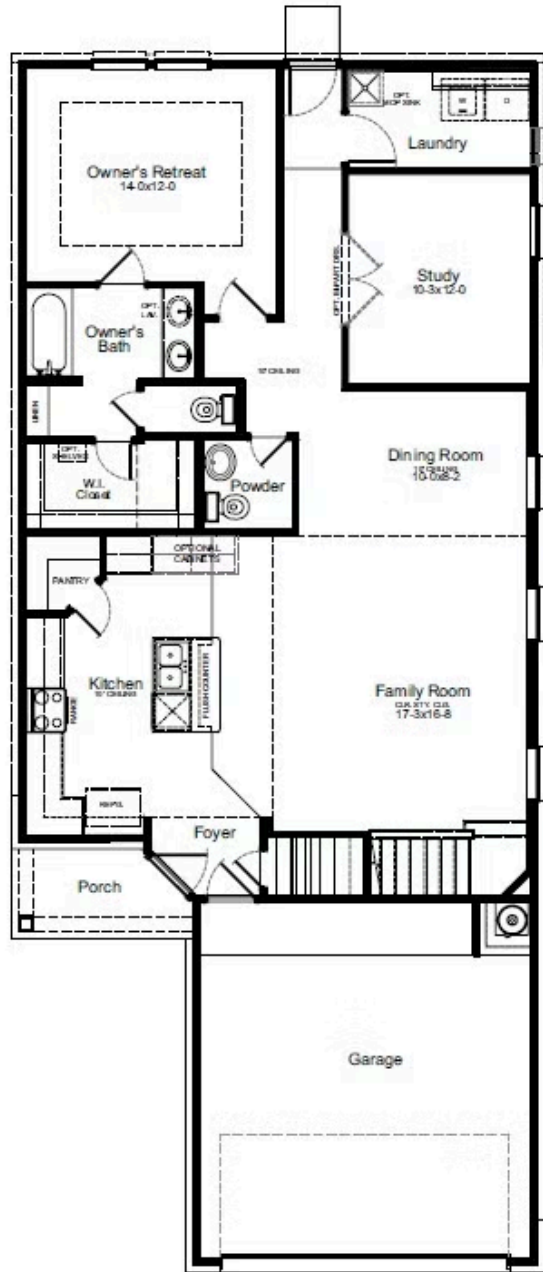

# \$312,990

[FirstAmericaHomes.com](https://www.FirstAmericaHomes.com)

[#FAHBuiltDifferent](https://twitter.com/FAHBuiltDifferent)

[@firstamericahomes](https://www.instagram.com/firstamericahomes)

### HOME FEATURES

- 2,416 Sq. Ft.
- 5 - 6 Beds
- 2.5 - 3 Baths
- 2 Stories
- 2.5 Garages

The Mansfield floorplan, designed with 2,416 square feet of space, offers a unique blend of comfort and style, perfect for modern living. This home features an inviting entrance that seamlessly connects to the spacious family room and kitchen for memorable gatherings. With five bedrooms, including an owner's suite with a walk-in closet and a luxurious bath, privacy and comfort are paramount. Additional highlights include a versatile study, a spacious laundry room, and a covered patio, perfect for outdoor enjoyment. The Mansfield is a testament to quality craftsmanship, blending functionality with elegance to create a space that feels like home.

# MANSFIELD FLOORPLAN

1st Floor

2nd Floor

## Options

Covered Patio

Expanded Covered Patio

Bath 3  
ILO Powder

Bedroom 6  
ILO Study

Luxury Bath Option