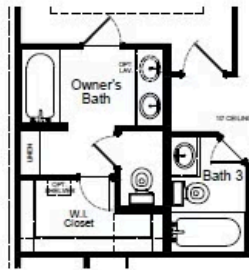

### HOME FEATURES

- 2,416 Sq. Ft.
- 5 - 6 Beds
- 2.5 - 3 Baths
- 2 Stories
- 2.5 Garages

The Mansfield floorplan, designed with 2,416 square feet of space, offers a unique blend of comfort and style, perfect for modern living. This home features an inviting entrance that seamlessly connects to the spacious family room and kitchen for memorable gatherings. With five bedrooms, including an owner's suite with a walk-in closet and a luxurious bath, privacy and comfort are paramount. Additional highlights include a versatile study, a spacious laundry room, and a covered patio, perfect for outdoor enjoyment. The Mansfield is a testament to quality craftsmanship, blending functionality with elegance to create a space that feels like home.

# MANSFIELD FLOORPLAN

1st Floor

2nd Floor

## Options

Covered Patio

Expanded Covered Patio

Bath 3  
ILO Powder

Bedroom 6  
ILO Study

Luxury Bath Option