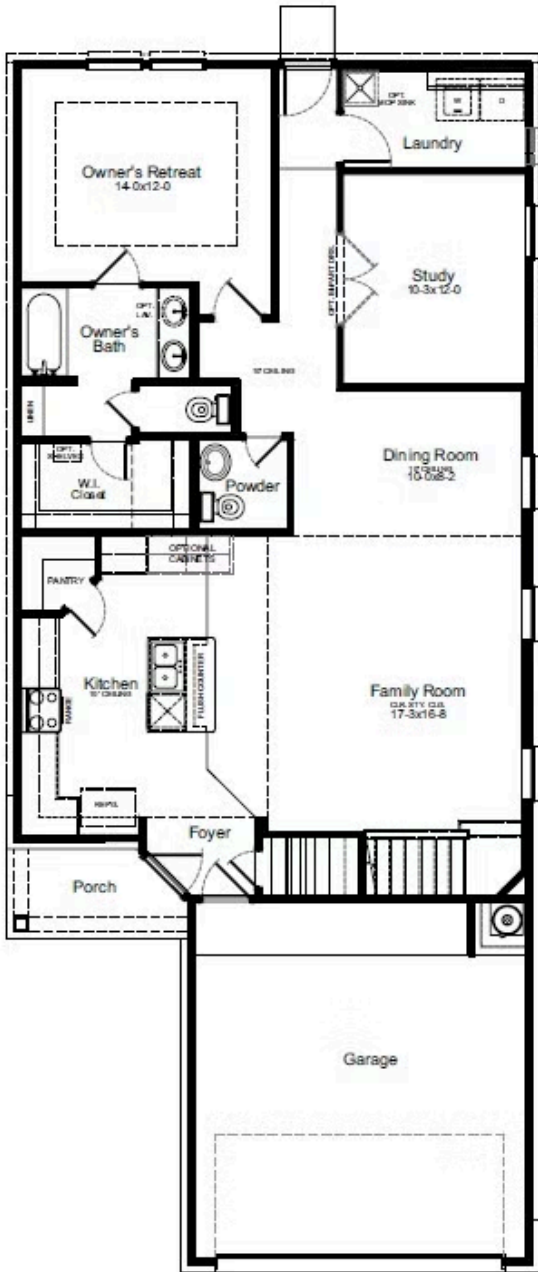

Mansfield

HOME FEATURES

- 2,416 Sq. Ft.
- 5 Bedrooms
- 2 Full Baths
- 1 Half Bath
- 2 Stories
- 2.5 Garages

The Mansfield floorplan, designed with 2,416 square feet of space, offers a unique blend of comfort and style, perfect for modern living. This home features an inviting entrance that seamlessly connects to the spacious family room and kitchen for memorable gatherings. With five bedrooms, including an owner's suite with a walk-in closet and a luxurious bath, privacy and comfort are paramount. Additional highlights include a versatile study, a spacious laundry room, and a covered patio, perfect for outdoor enjoyment. The Mansfield is a testament to quality craftsmanship, blending functionality with elegance to create a space that feels like home.

MANSFIELD FLOORPLAN

1st Floor

2nd Floor