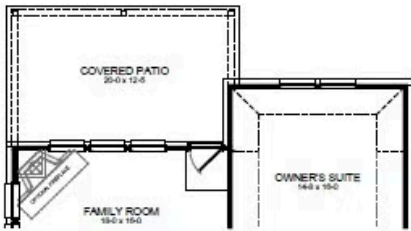

Expanded Covered Patio