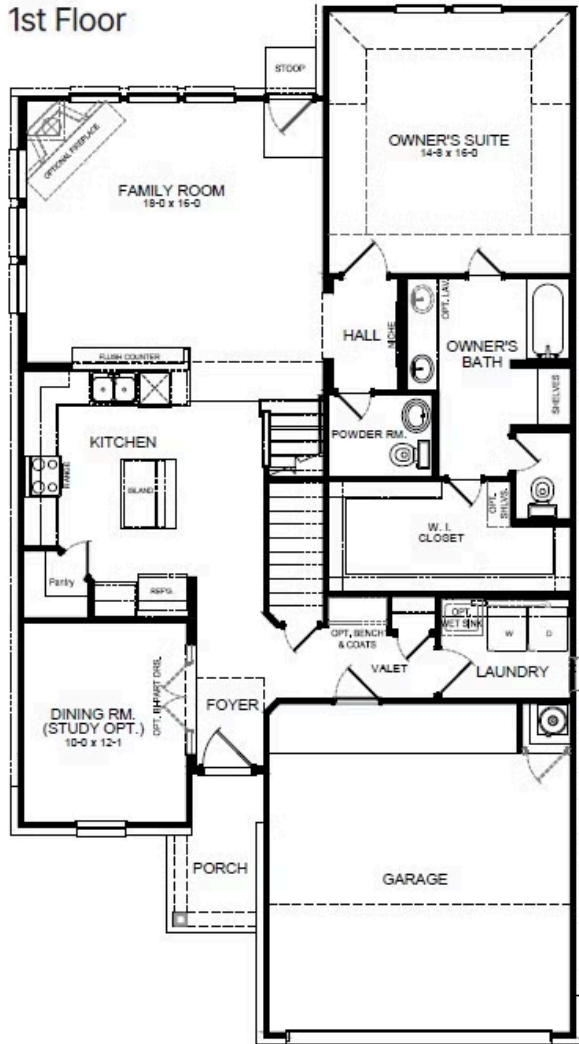

HOME FEATURES

- 2,366 Sq. Ft.
- 4 Beds
- 2.5 Baths
- 2 Stories
- 2.5 Garages

The Polk floorplan is an elegant four-bedroom, two-and-a-half bath home with the option for a fifth bedroom or media room. A grand two-story foyer welcomes you, leading to a bright living room with large windows that fill the space with natural light. The open kitchen, featuring a spacious peninsula bar, is both stylish and functional - perfect for entertaining. The oversized owner's suite offers a luxurious retreat with an enormous walk-in closet for ample storage. Choose between two luxury bathroom options to create a spa-like experience. Upstairs, the gameroom provides versatile space to relax and enjoy. An optional study adds flexibility, making the Polk floorplan ideal for families seeking both comfort and functionality.

POLK FLOORPLAN

1st Floor

2nd Floor

POLK OPTIONS

Options

Covered Patio

2 1/2 Car Garage

Bedroom 5

Luxury Bath Option

Expanded Covered Patio

3 Car Garage

Media Room
ILO Bedroom 5