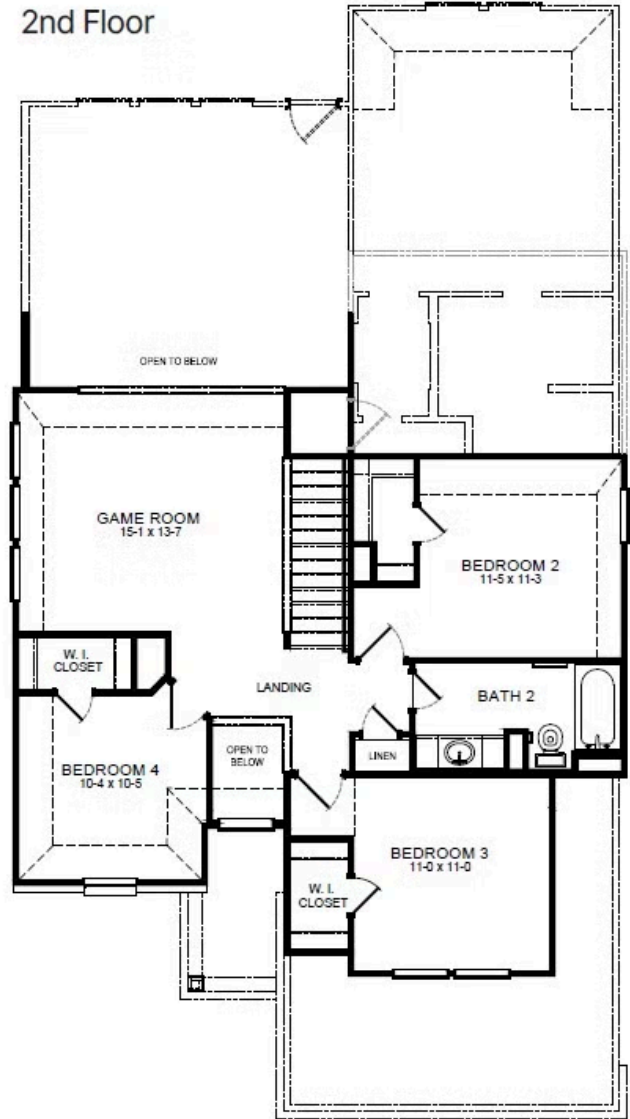

HOME FEATURES

- 2,366 Sq. Ft.
- 4 Beds
- 2.5 Baths
- 2 Stories
- 2.5 Garages

The Polk floorplan is an elegant four-bedroom, two-and-a-half bath home with the option for a fifth bedroom or media room. A grand two-story foyer welcomes you, leading to a bright living room with large windows that fill the space with natural light. The open kitchen, featuring a spacious peninsula bar, is both stylish and functional - perfect for entertaining. The oversized owner's suite offers a luxurious retreat with an enormous walk-in closet for ample storage. Choose between two luxury bathroom options to create a spa-like experience. Upstairs, the gameroom provides versatile space to relax and enjoy. An optional study adds flexibility, making the Polk floorplan ideal for families seeking both comfort and functionality.

POLK FLOORPLAN

1st Floor

2nd Floor

POLK OPTIONS

Options

Covered Patio

2 1/2 Car Garage

Bedroom 5

Luxury Bath Option

Expanded Covered Patio

3 Car Garage

Media Room
ILO Bedroom 5