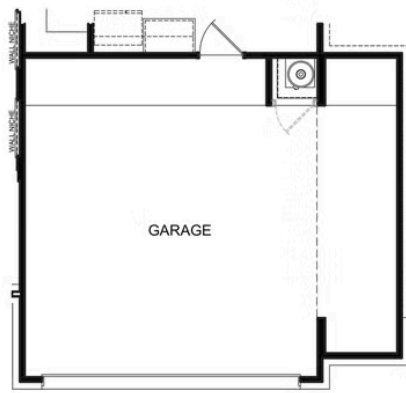

HOME FEATURES

- 1,681 Sq. Ft.
- 3 Beds
- 2 Baths
- 1 Stories
- 2.5 Garages

This beautiful three-bedroom, two-bathroom home maximizes every inch of space, with an expansive family room that seamlessly connects to the kitchen and dining area. The owner's suite features a large walk-in closet and two options to upgrade the owner's bath for ultimate relaxation. The additional two bedrooms in this home are well-designed and offer privacy and comfort. Consider adding an expanded, covered patio to create your perfect outdoor escape or a three-car garage option for all your storage needs. This plan is a great blend of functionality and comfort.

TURMAN 1ST FLOOR

TRUMAN OPTIONS

2½ Car Garage Option

3 Car Garage Option

Enhanced Owner's Bath Option

Expanded Covered Patio Option

Covered Patio Option