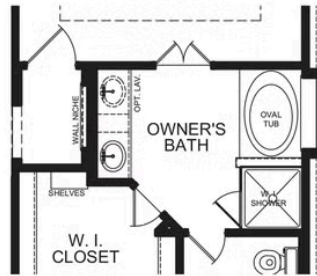

HOME FEATURES

- 1,681 Sq. Ft.
- 3 Beds
- 2 Baths
- 1 Stories
- 2.5 Garages

This beautiful three-bedroom, two-bathroom home maximizes every inch of space, with an expansive family room that seamlessly connects to the kitchen and dining area. The owner's suite features a large walk-in closet and two options to upgrade the owner's bath for ultimate relaxation. The additional two bedrooms in this home are well-designed and offer privacy and comfort. Consider adding an expanded, covered patio to create your perfect outdoor escape or a three-car garage option for all your storage needs. This plan is a great blend of functionality and comfort.

TURMAN 1ST FLOOR

TRUMAN OPTIONS

2½ Car Garage Option

3 Car Garage Option

Enhanced Owner's Bath Option

Expanded Covered Patio Option

Covered Patio Option