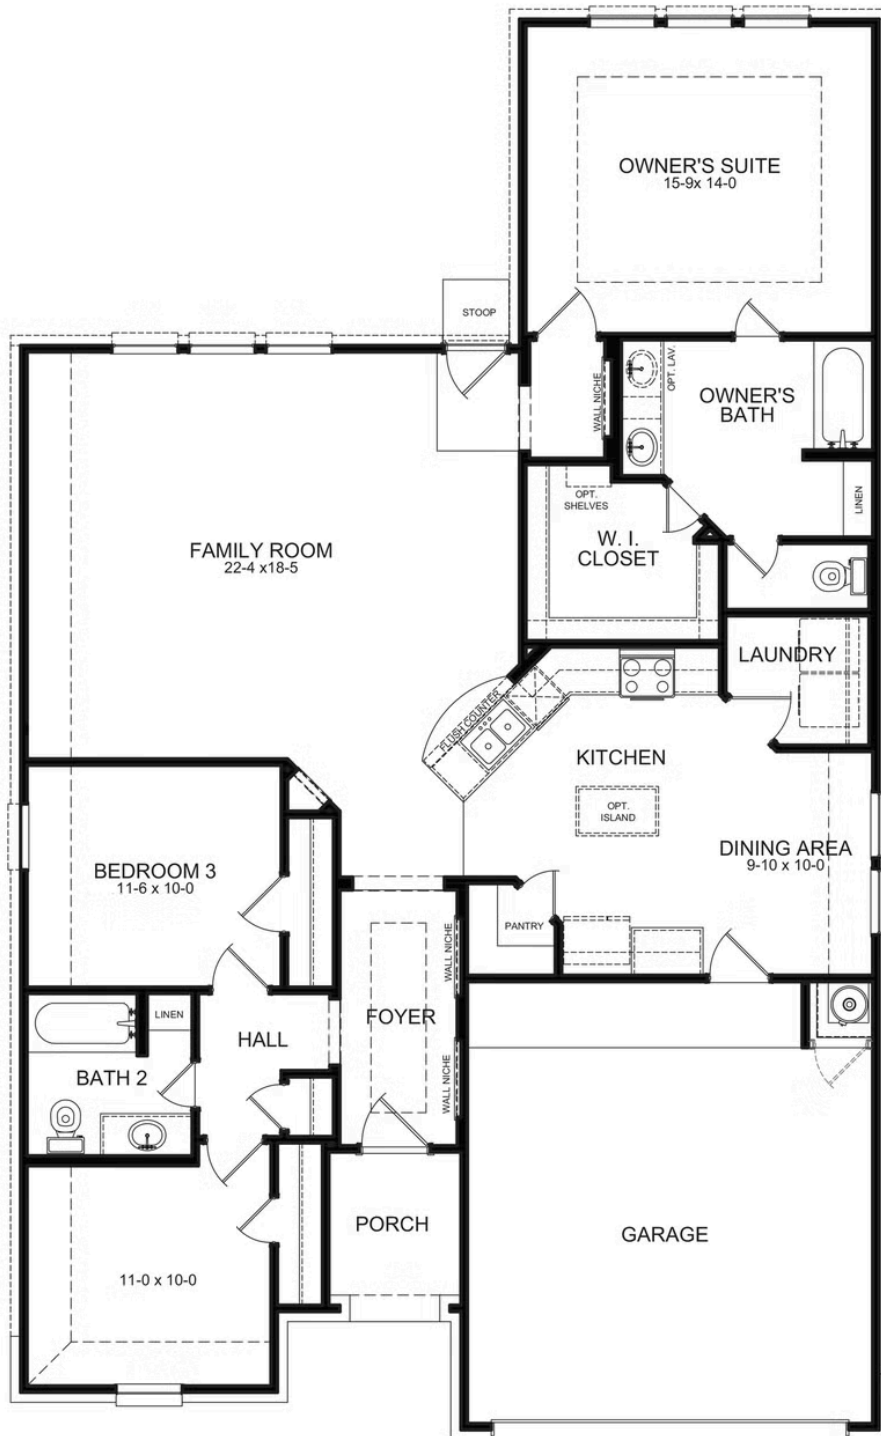

HOME FEATURES

- 1,681 Sq. Ft.
- 3 Beds
- 2 Baths
- 1 Stories
- 2.5 Garages

This beautiful three-bedroom, two-bathroom home maximizes every inch of space, with an expansive family room that seamlessly connects to the kitchen and dining area. The owner's suite features a large walk-in closet and two options to upgrade the owner's bath for ultimate relaxation. The additional two bedrooms in this home are well-designed and offer privacy and comfort. Consider adding an expanded, covered patio to create your perfect outdoor escape or a three-car garage option for all your storage needs. This plan is a great blend of functionality and comfort.

TURMAN 1ST FLOOR

TRUMAN OPTIONS

2½ Car Garage Option

3 Car Garage Option

Enhanced Owner's Bath Option

Expanded Covered Patio Option

Covered Patio Option