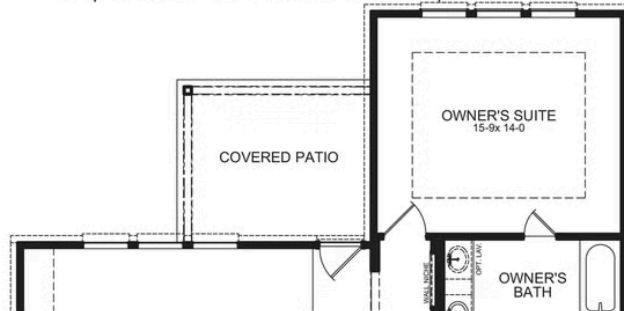

HOME FEATURES

- 1,681 Sq. Ft.
- 3 Beds
- 2 Baths
- 1 Stories
- 2.5 Garages

This beautiful three-bedroom, two-bathroom home maximizes every inch of space, with an expansive family room that seamlessly connects to the kitchen and dining area. The owner's suite features a large walk-in closet and two options to upgrade the owner's bath for ultimate relaxation. The additional two bedrooms in this home are well-designed and offer privacy and comfort. Consider adding an expanded, covered patio to create your perfect outdoor escape or a three-car garage option for all your storage needs. This plan is a great blend of functionality and comfort.

TURMAN 1ST FLOOR

TRUMAN OPTIONS

2½ Car Garage Option

3 Car Garage Option

Enhanced Owner's Bath Option

Expanded Covered Patio Option

Covered Patio Option