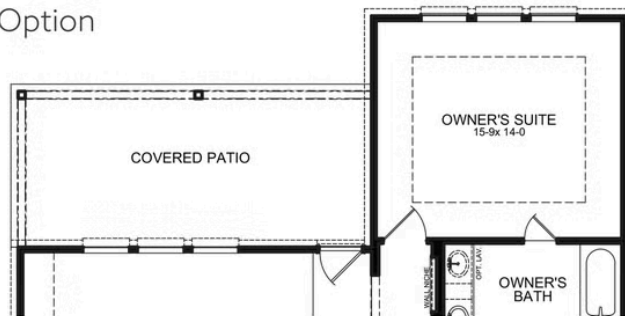

HOME FEATURES

- 1,681 Sq. Ft.
- 3 Beds
- 2 Baths
- 1 Stories
- 2.5 Garages

This beautiful three-bedroom, two-bathroom home maximizes every inch of space, with an expansive family room that seamlessly connects to the kitchen and dining area. The owner's suite features a large walk-in closet and two options to upgrade the owner's bath for ultimate relaxation. The additional two bedrooms in this home are well-designed and offer privacy and comfort. Consider adding an expanded, covered patio to create your perfect outdoor escape or a three-car garage option for all your storage needs. This plan is a great blend of functionality and comfort.

TURMAN 1ST FLOOR

TRUMAN OPTIONS

2½ Car Garage Option

3 Car Garage Option

Enhanced Owner's Bath Option

Expanded Covered Patio Option

Covered Patio Option