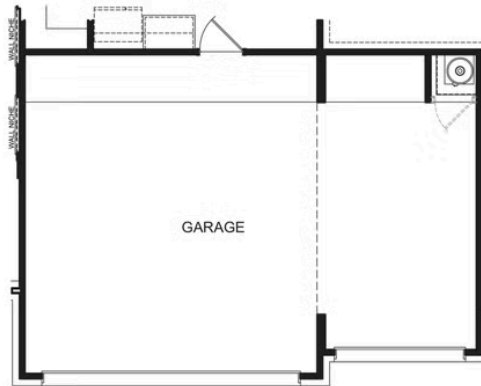

HOME FEATURES

- 1,681 Sq. Ft.
- 3 Beds
- 2 Baths
- 1 Stories
- 2.5 Garages

This beautiful three-bedroom, two-bathroom home maximizes every inch of space, with an expansive family room that seamlessly connects to the kitchen and dining area. The owner's suite features a large walk-in closet and two options to upgrade the owner's bath for ultimate relaxation. The additional two bedrooms in this home are well-designed and offer privacy and comfort. Consider adding an expanded, covered patio to create your perfect outdoor escape or a three-car garage option for all your storage needs. This plan is a great blend of functionality and comfort.

TURMAN 1ST FLOOR

TRUMAN OPTIONS

2½ Car Garage Option

3 Car Garage Option

Enhanced Owner's Bath Option

Expanded Covered Patio Option

Covered Patio Option