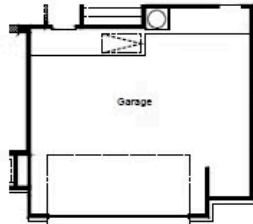

### HOME FEATURES

- 2,799 Sq. Ft.
- 4 Beds
- 3 Baths
- 1 Stories
- Garages

The Lubbock floorplan offers spacious single-story living with four bedrooms, three bathrooms and a private study - perfect for working from home. The open-concept layout features a large family room with optional fireplace that flows into a generously sized kitchen with butler's pantry and a bright breakfast area. The owner's suite is tucked away for privacy and includes a huge walk-in closet with options for an expanded shower or a freestanding tub. Enjoy the outdoors with an optional extended covered patio, and add extra storage or parking with two-and-a-half or three-car garage options. The Lubbock blends comfort, function and flexibility for your lifestyle.

## Options

3 Car Garage

2 1/2 Car Garage

3 Car Garage Sideload

2 Car Garage Sideload

Free Standing Tub

Expanded Vanity & Shower

Expanded Covered Patio  
18'-6" x 20'-0"