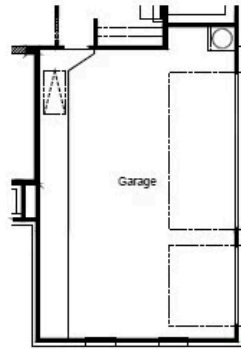

### HOME FEATURES

- 2,799 Sq. Ft.
- 4 Beds
- 3 Baths
- 1 Stories
- Garages

The Lubbock floorplan offers spacious single-story living with four bedrooms, three bathrooms and a private study - perfect for working from home. The open-concept layout features a large family room with optional fireplace that flows into a generously sized kitchen with butler's pantry and a bright breakfast area. The owner's suite is tucked away for privacy and includes a huge walk-in closet with options for an expanded shower or a freestanding tub. Enjoy the outdoors with an optional extended covered patio, and add extra storage or parking with two-and-a-half or three-car garage options. The Lubbock blends comfort, function and flexibility for your lifestyle.

## Options

3 Car Garage

2 1/2 Car Garage

3 Car Garage Sideload

2 Car Garage Sideload

Free Standing Tub

Expanded Vanity & Shower

Expanded Covered Patio  
18'-6" x 20'-0"