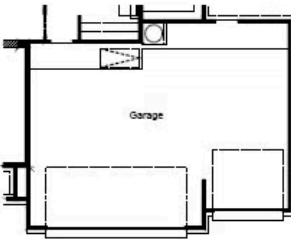

### HOME FEATURES

- 2,799 Sq. Ft.
- 4 Beds
- 3 Baths
- 1 Stories
- Garages

The Lubbock floorplan offers spacious single-story living with four bedrooms, three bathrooms and a private study - perfect for working from home. The open-concept layout features a large family room with optional fireplace that flows into a generously sized kitchen with butler's pantry and a bright breakfast area. The owner's suite is tucked away for privacy and includes a huge walk-in closet with options for an expanded shower or a freestanding tub. Enjoy the outdoors with an optional extended covered patio, and add extra storage or parking with two-and-a-half or three-car garage options. The Lubbock blends comfort, function and flexibility for your lifestyle.

## Options

3 Car Garage

2 1/2 Car Garage

3 Car Garage Sideload

2 Car Garage Sideload

Free Standing Tub

Expanded Vanity & Shower

Expanded Covered Patio  
18'-6" x 20'-0"