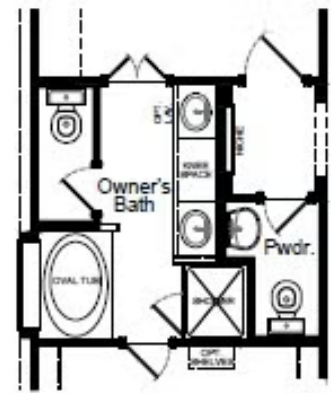

HOME FEATURES

- 2,026 Sq. Ft.
- 3 Beds
- 2.5 Baths
- 2 Stories
- 2 Garages

The Birch is a thoughtfully designed three-bedroom, two-and-a-half-bathroom home with soaring ceilings that create an open and airy feel throughout the main living spaces. The spacious owner's retreat provides a private escape, with the option to upgrade to a luxury bath for added relaxation. Upstairs, a versatile gameroom creates the ideal space for entertainment, work or play. Extend your living space outdoors with the optional covered patio and enjoy the outdoors year-round. Designed for modern living, the Birch is a home that fits your lifestyle.

BIRCH FLOORPLAN

1st Floor

2nd Floor

BIRCH OPTIONS

Options

Covered Patio

Luxury Bath Option