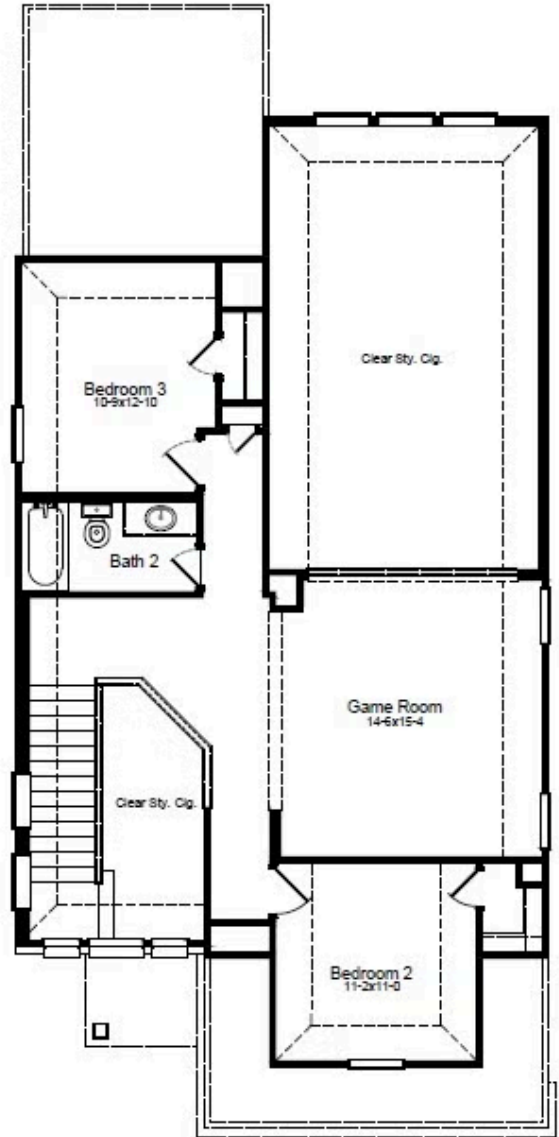

HOME FEATURES

- 2,026 Sq. Ft.
- 3 Beds
- 2.5 Baths
- 2 Stories
- 2 Garages

The Birch is a thoughtfully designed three-bedroom, two-and-a-half-bathroom home with soaring ceilings that create an open and airy feel throughout the main living spaces. The spacious owner's retreat provides a private escape, with the option to upgrade to a luxury bath for added relaxation. Upstairs, a versatile gameroom creates the ideal space for entertainment, work or play. Extend your living space outdoors with the optional covered patio and enjoy the outdoors year-round. Designed for modern living, the Birch is a home that fits your lifestyle.

Updated 06/24/2026

BIRCH FLOORPLAN

1st Floor

2nd Floor

All information contained in this marketing material, including but not limited to pricing, availability, features, dimensions, specifications, drawings, maps, photographs, renderings, and other content, is provided for general informational purposes only and is subject to change without notice. While reasonable efforts have been made to ensure accuracy, First America Homes makes no warranties or representations, express or implied, as to the completeness, accuracy, or reliability of the information presented. First America Homes reserves the right, in its sole discretion and without prior notice, to modify, revise, or withdraw any information, plans, designs, pricing, or availability at any time. This material does not constitute a contract, offer, or promise and should not be relied upon as such. All sales are subject to the terms and conditions of the applicable purchase agreement. Void where prohibited by law.