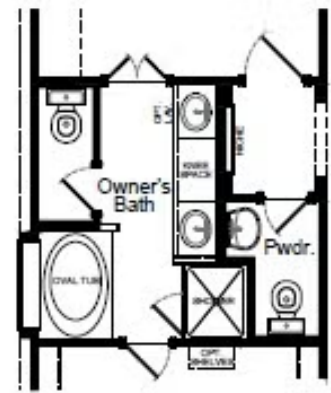

Luxury Bath Option

All information contained in this marketing material, including but not limited to pricing, availability, features, dimensions, specifications, drawings, maps, photographs, renderings, and other content, is provided for general informational purposes only and is subject to change without notice. While reasonable efforts have been made to ensure accuracy, First America Homes makes no warranties or representations, express or implied, as to the completeness, accuracy, or reliability of the information presented. First America Homes reserves the right, in its sole discretion and without prior notice, to modify, revise, or withdraw any information, plans, designs, pricing, or availability at any time. This material does not constitute a contract, offer, or promise and should not be relied upon as such. All sales are subject to the terms and conditions of the applicable purchase agreement. Void where prohibited by law.

Updated 06/24/2026