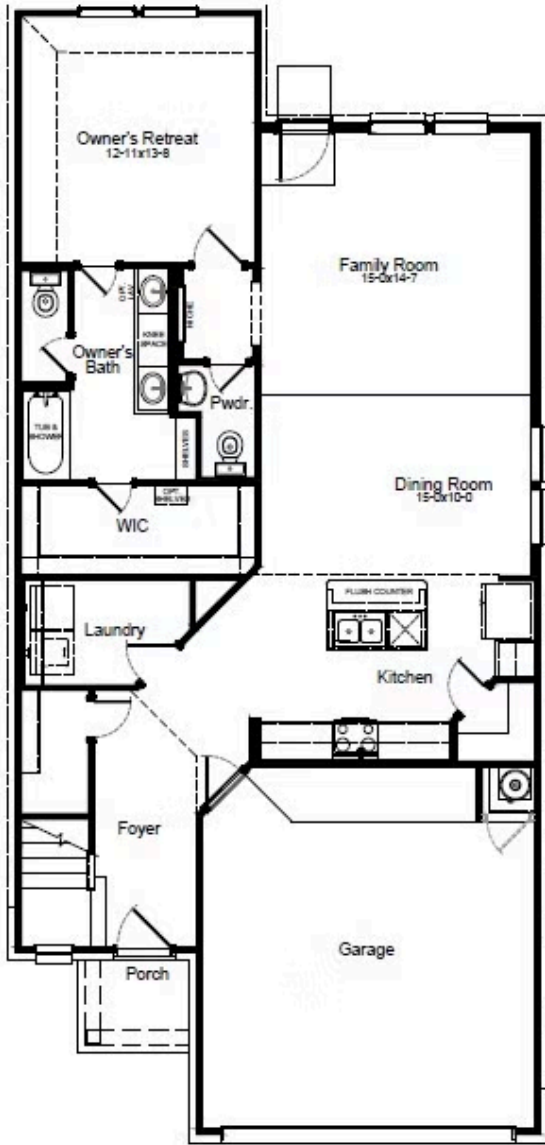

Birch

LEXINGTON HEIGHTS, WILLIS, TX

Home Starting At

\$303,990

[FirstAmericaHomes.com](https://www.FirstAmericaHomes.com)

[#FAHBuiltDifferent](https://twitter.com/FAHBuiltDifferent)

[@firstamericahomes](https://www.instagram.com/firstamericahomes)

HOME FEATURES

- 2,026 Sq. Ft.
- 3 Beds
- 2.5 Baths
- 2 Stories
- 2 Garages

The Birch is a thoughtfully designed three-bedroom, two-and-a-half-bathroom home with soaring ceilings that create an open and airy feel throughout the main living spaces. The spacious owner's retreat provides a private escape, with the option to upgrade to a luxury bath for added relaxation. Upstairs, a versatile gameroom creates the ideal space for entertainment, work or play. Extend your living space outdoors with the optional covered patio and enjoy the outdoors year-round. Designed for modern living, the Birch is a home that fits your lifestyle.

BIRCH FLOORPLAN

1st Floor

2nd Floor

BIRCH OPTIONS

Options

Covered Patio

Luxury Bath Option