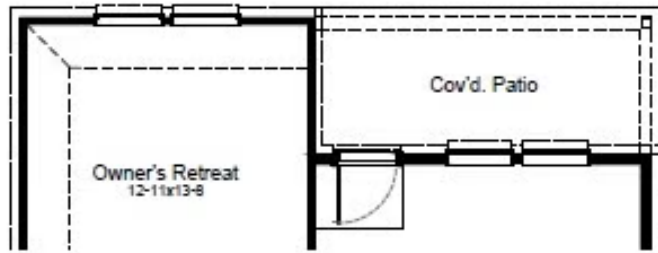

BIRCH OPTIONS

Options

Covered Patio