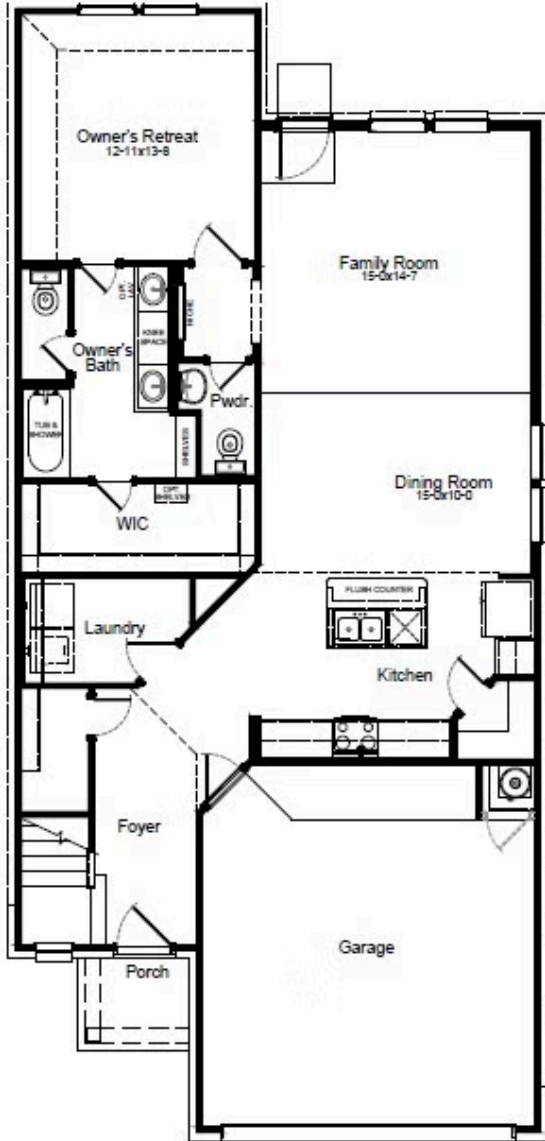

HOME FEATURES

- 2,026 Sq. Ft.
- 3 Beds
- 2.5 Baths
- 2 Stories
- 2 Garages

The Birch is a thoughtfully designed three-bedroom, two-and-a-half-bathroom home with soaring ceilings that create an open and airy feel throughout the main living spaces. The spacious owner's retreat provides a private escape, with the option to upgrade to a luxury bath for added relaxation. Upstairs, a versatile gameroom creates the ideal space for entertainment, work or play. Extend your living space outdoors with the optional covered patio and enjoy the outdoors year-round. Designed for modern living, the Birch is a home that fits your lifestyle.

Updated 06/24/2026

BIRCH FLOORPLAN

1st Floor

2nd Floor

All information contained in this marketing material, including but not limited to pricing, availability, features, dimensions, specifications, drawings, maps, photographs, renderings, and other content, is provided for general informational purposes only and is subject to change without notice. While reasonable efforts have been made to ensure accuracy, First America Homes makes no warranties or representations, express or implied, as to the completeness, accuracy, or reliability of the information presented. First America Homes reserves the right, in its sole discretion and without prior notice, to modify, revise, or withdraw any information, plans, designs, pricing, or availability at any time. This material does not constitute a contract, offer, or promise and should not be relied upon as such. All sales are subject to the terms and conditions of the applicable purchase agreement. Void where prohibited by law.