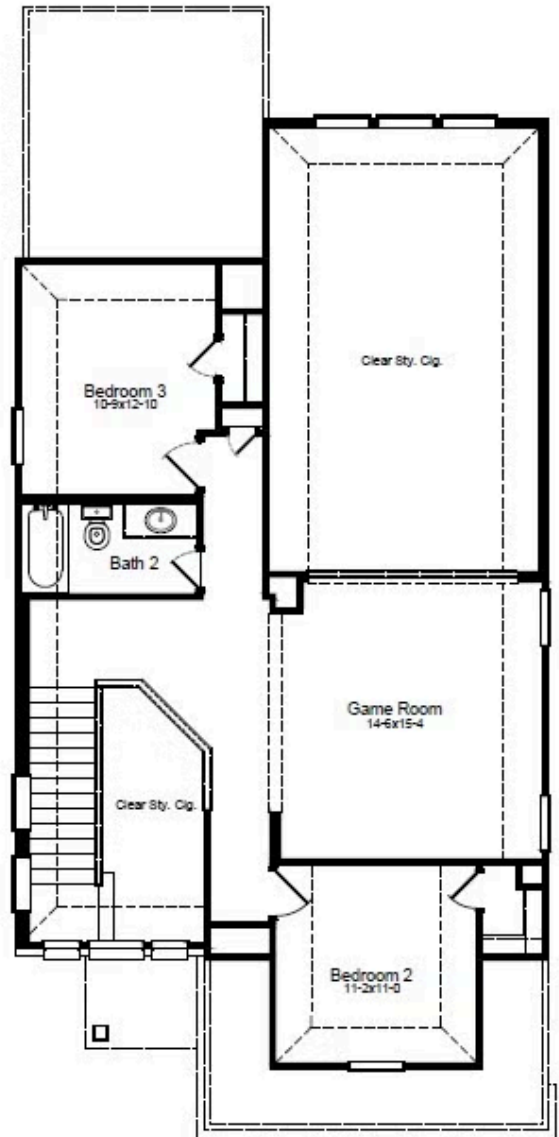

HOME FEATURES

- 2,026 Sq. Ft.
- 3 Beds
- 2.5 Baths
- 2 Stories
- 2 Garages

The Birch is a thoughtfully designed three-bedroom, two-and-a-half-bathroom home with soaring ceilings that create an open and airy feel throughout the main living spaces. The spacious owner's retreat provides a private escape, with the option to upgrade to a luxury bath for added relaxation. Upstairs, a versatile gameroom creates the ideal space for entertainment, work or play. Extend your living space outdoors with the optional covered patio and enjoy the outdoors year-round. Designed for modern living, the Birch is a home that fits your lifestyle.

BIRCH FLOORPLAN

1st Floor

2nd Floor

BIRCH OPTIONS

Options

Covered Patio

Luxury Bath Option