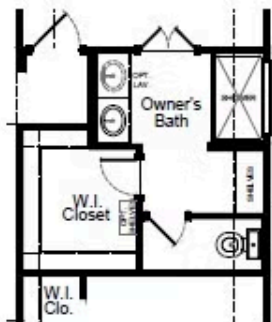

HOME FEATURES

- 1,556 Sq. Ft.
- 4 Beds
- 2 Baths
- 1 Stories
- 2 Garages

The Hawthorne is a beautifully designed four-bedroom, two-bathroom home that has something for everyone. The owner's suite features a large walk-in closet and an option to upgrade to a luxury bath and shower for ultimate relaxation. Need a home office? The fourth bedroom can easily be converted into a dedicated workspace. Plus, with two covered patio options, you can customize your outdoor living space to fit your lifestyle. The Hawthorne blends comfort, convenience and flexibility to meet your needs.

HAWTHORNE OPTIONS

Covered Patio

Expanded Covered Patio

Luxury Bath Option

Super Shower Bath Option